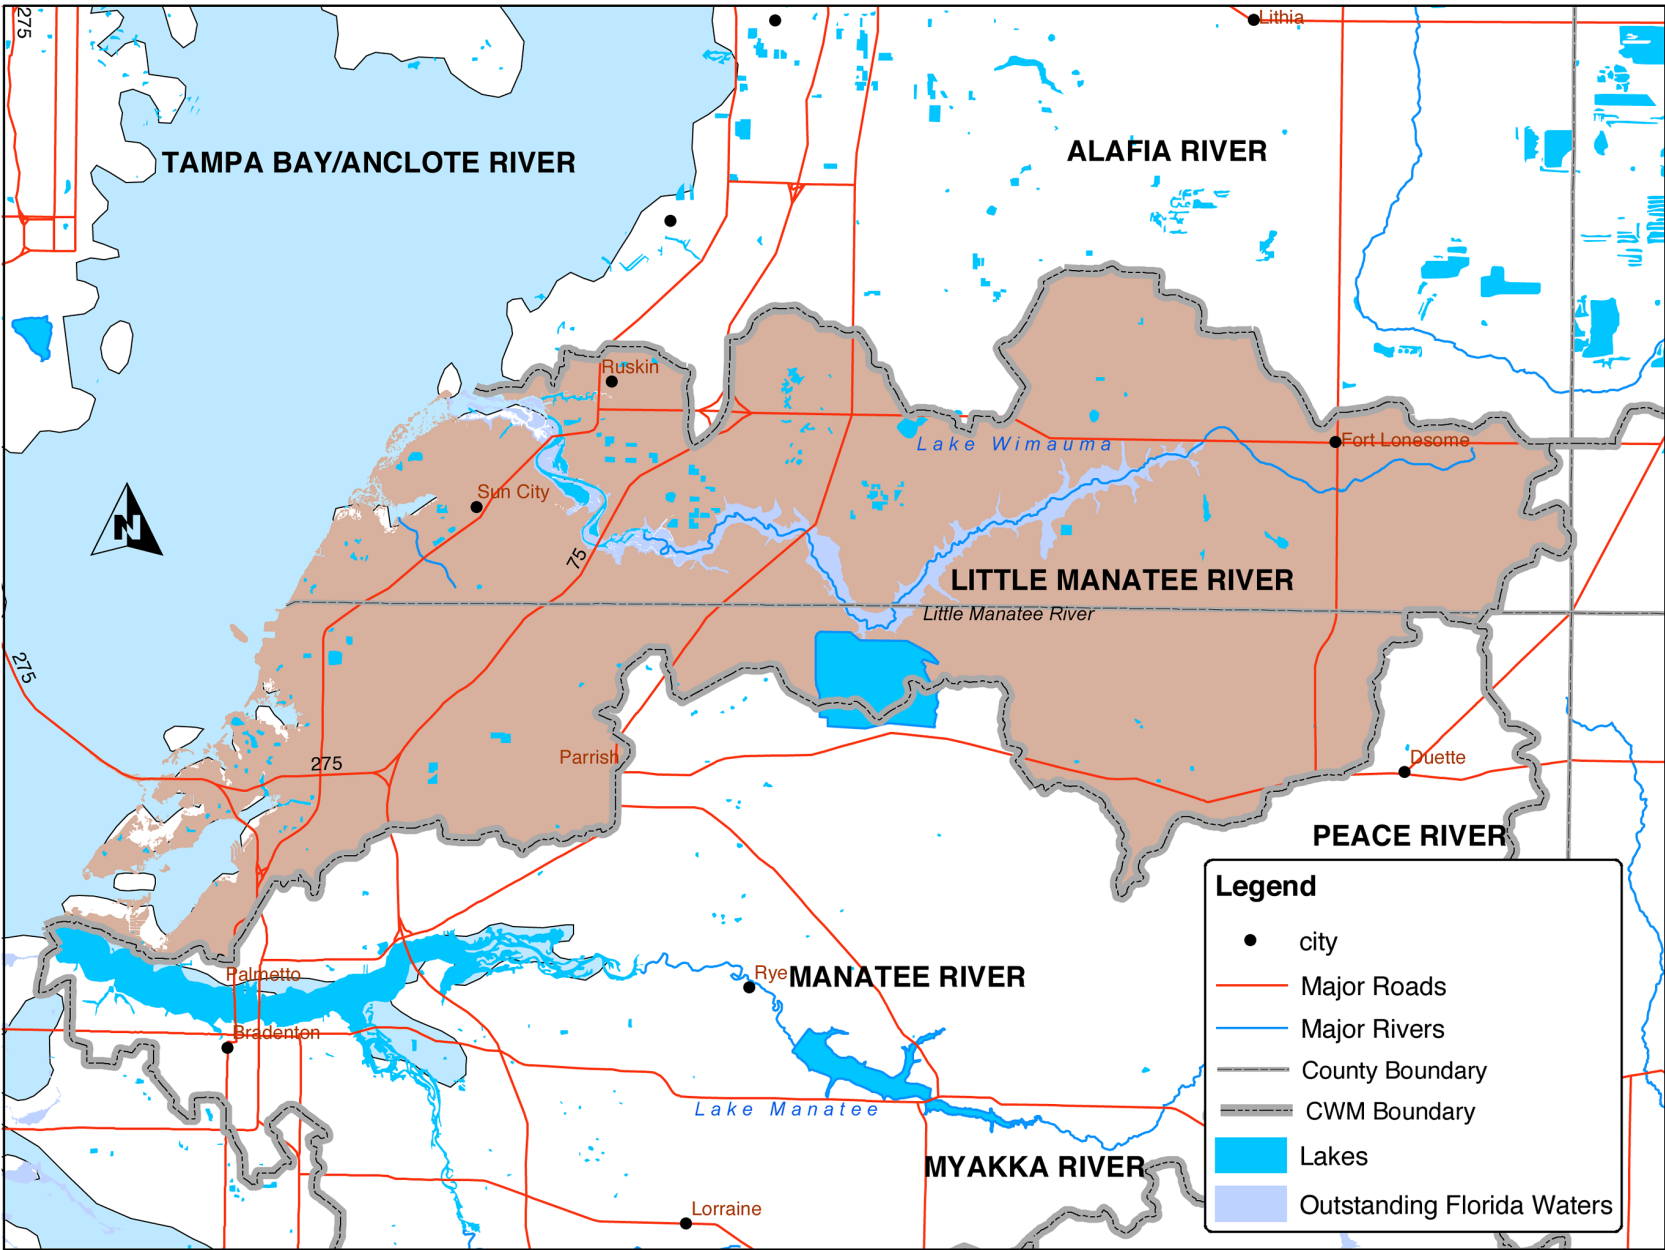

Little Manatee River Watershed

Little Manatee River Watershed, 2002