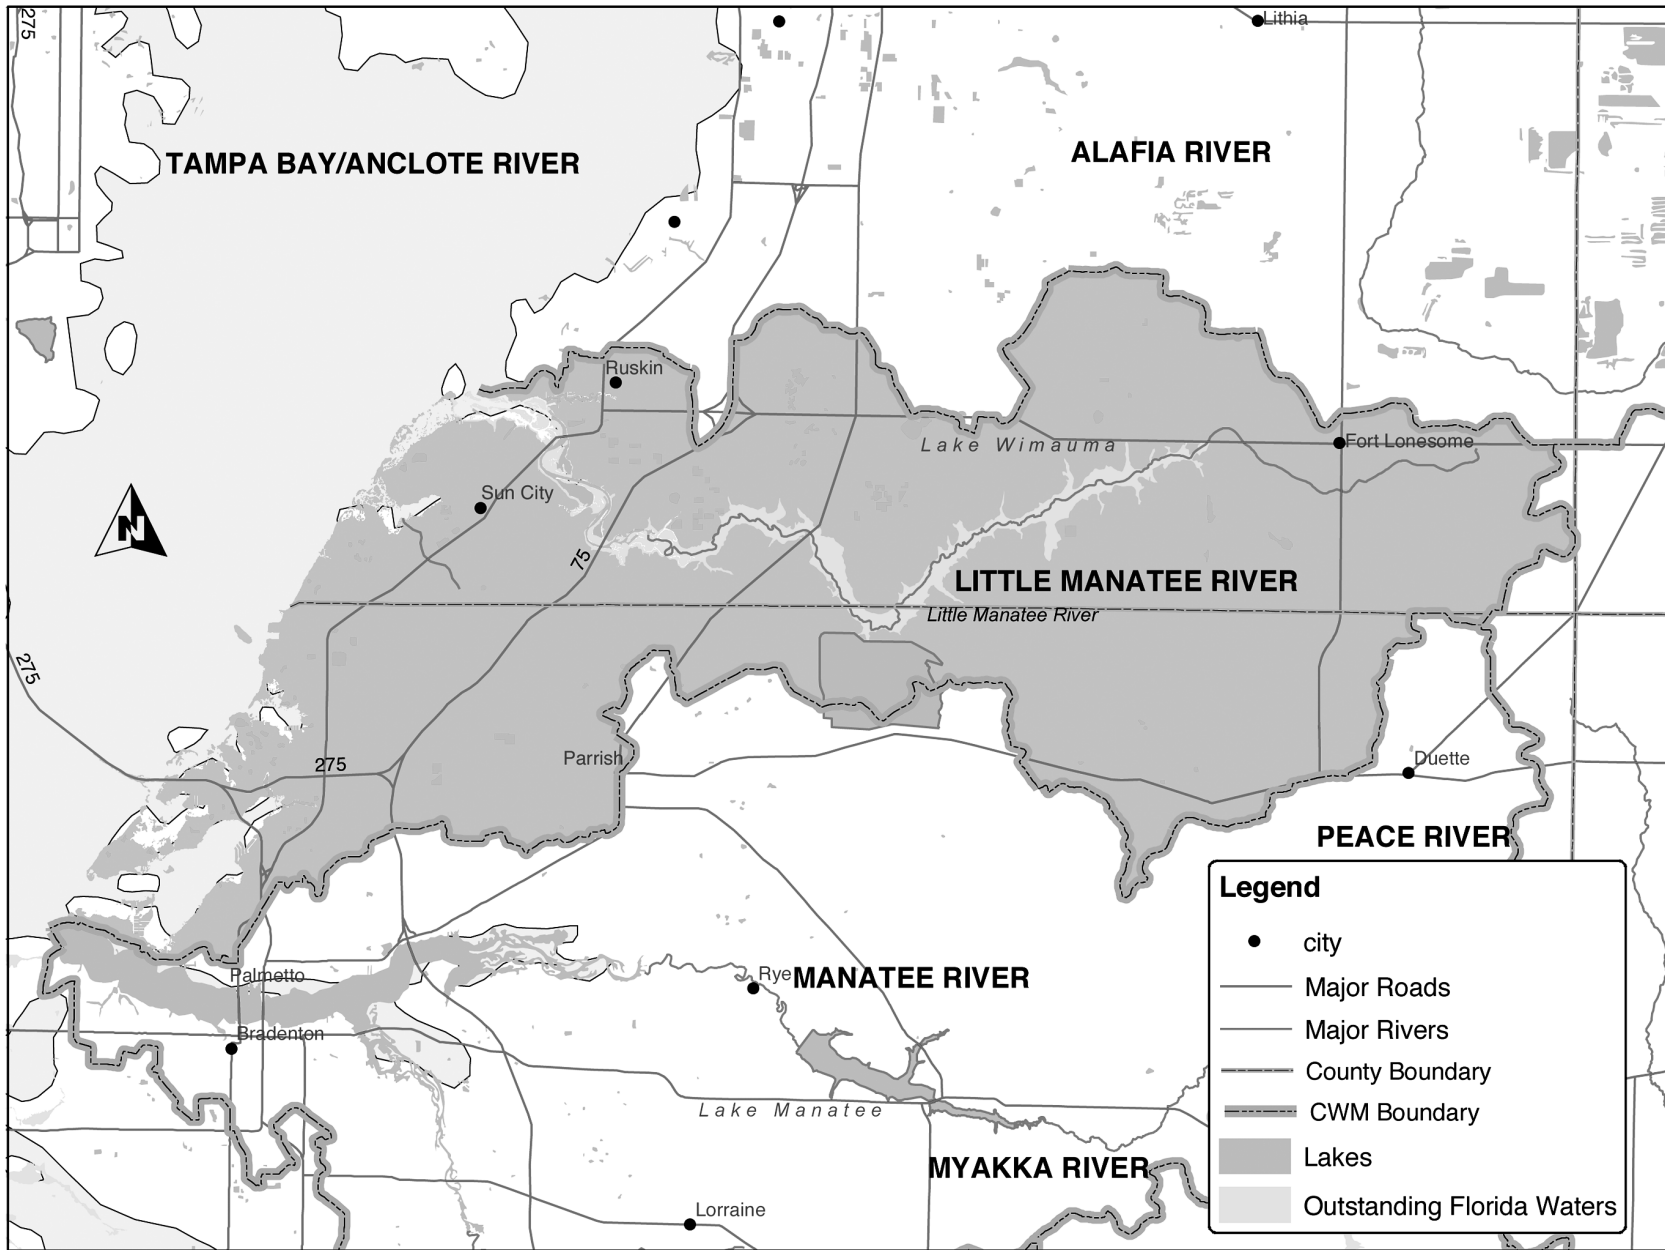

Little Manatee River Watershed

Little Manatee River Watershed, 2002