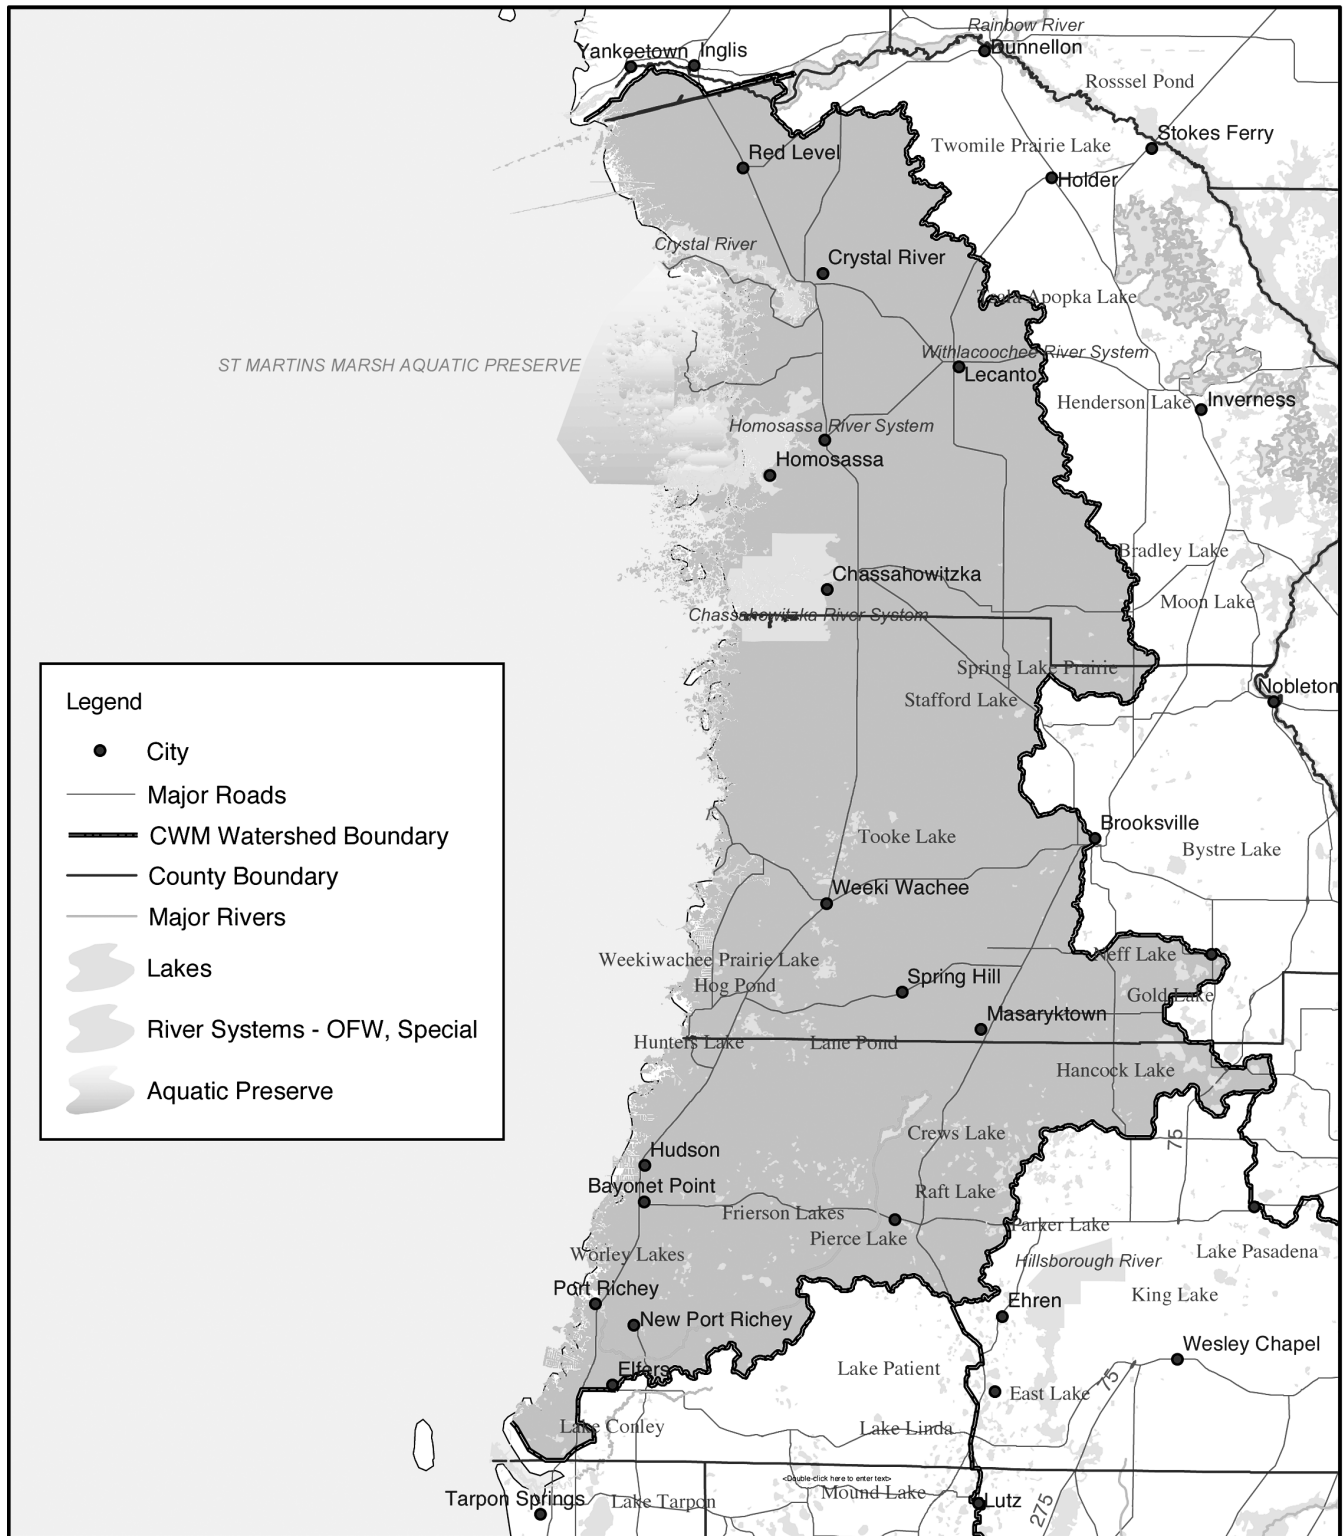

Springs Coast Watershed

Comprehensive Watershed Management

Planning Department
 Map Creation Date: March 7, 2002
 ArcInfo 8.1/ArcMap

Southwest Florida Water Management District