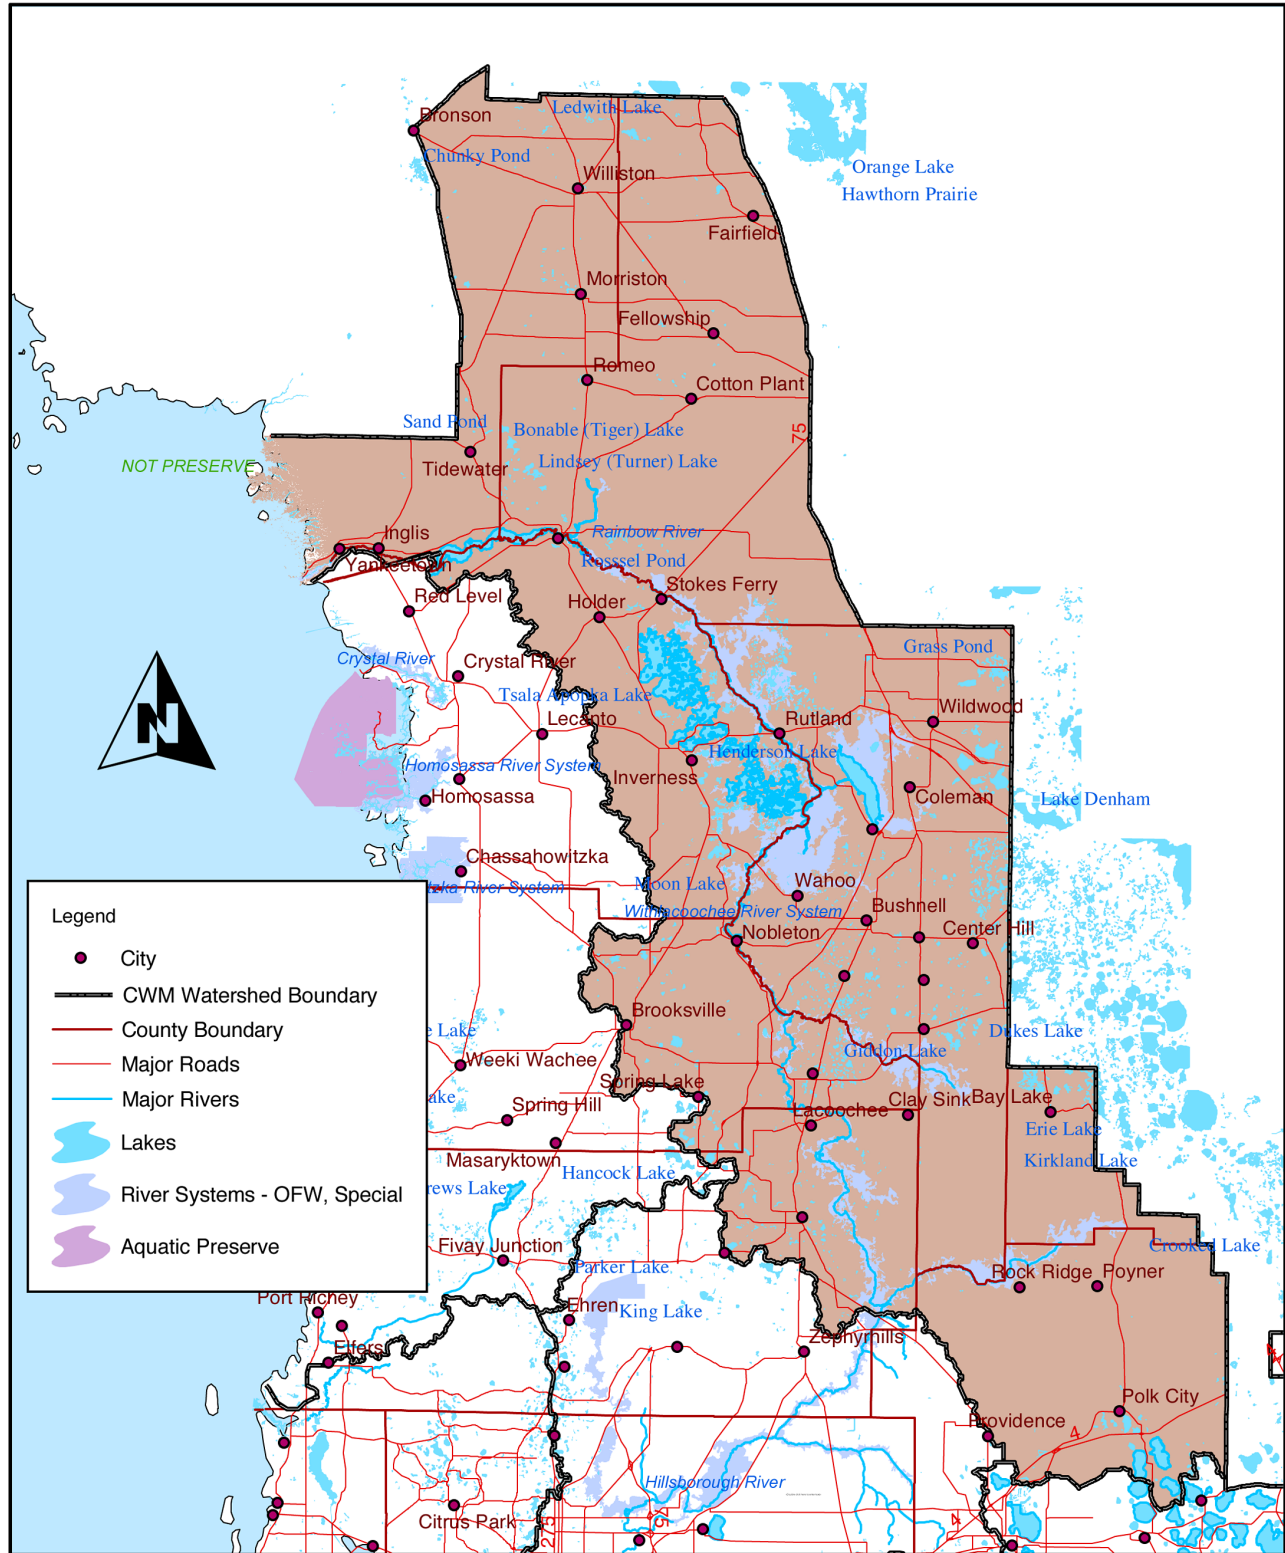

Withlacoochee River Watershed

Comprehensive Watershed Management

Legend

- City
- CWM Watershed Boundary
- County Boundary
- Major Roads
- Major Rivers
- Lakes
- River Systems - OFW, Special
- Aquatic Preserve

Planning Department
Map Creation Date: March 7, 2002
ArcInfo 8.1/ArcMap

Southwest Florida Water Management District