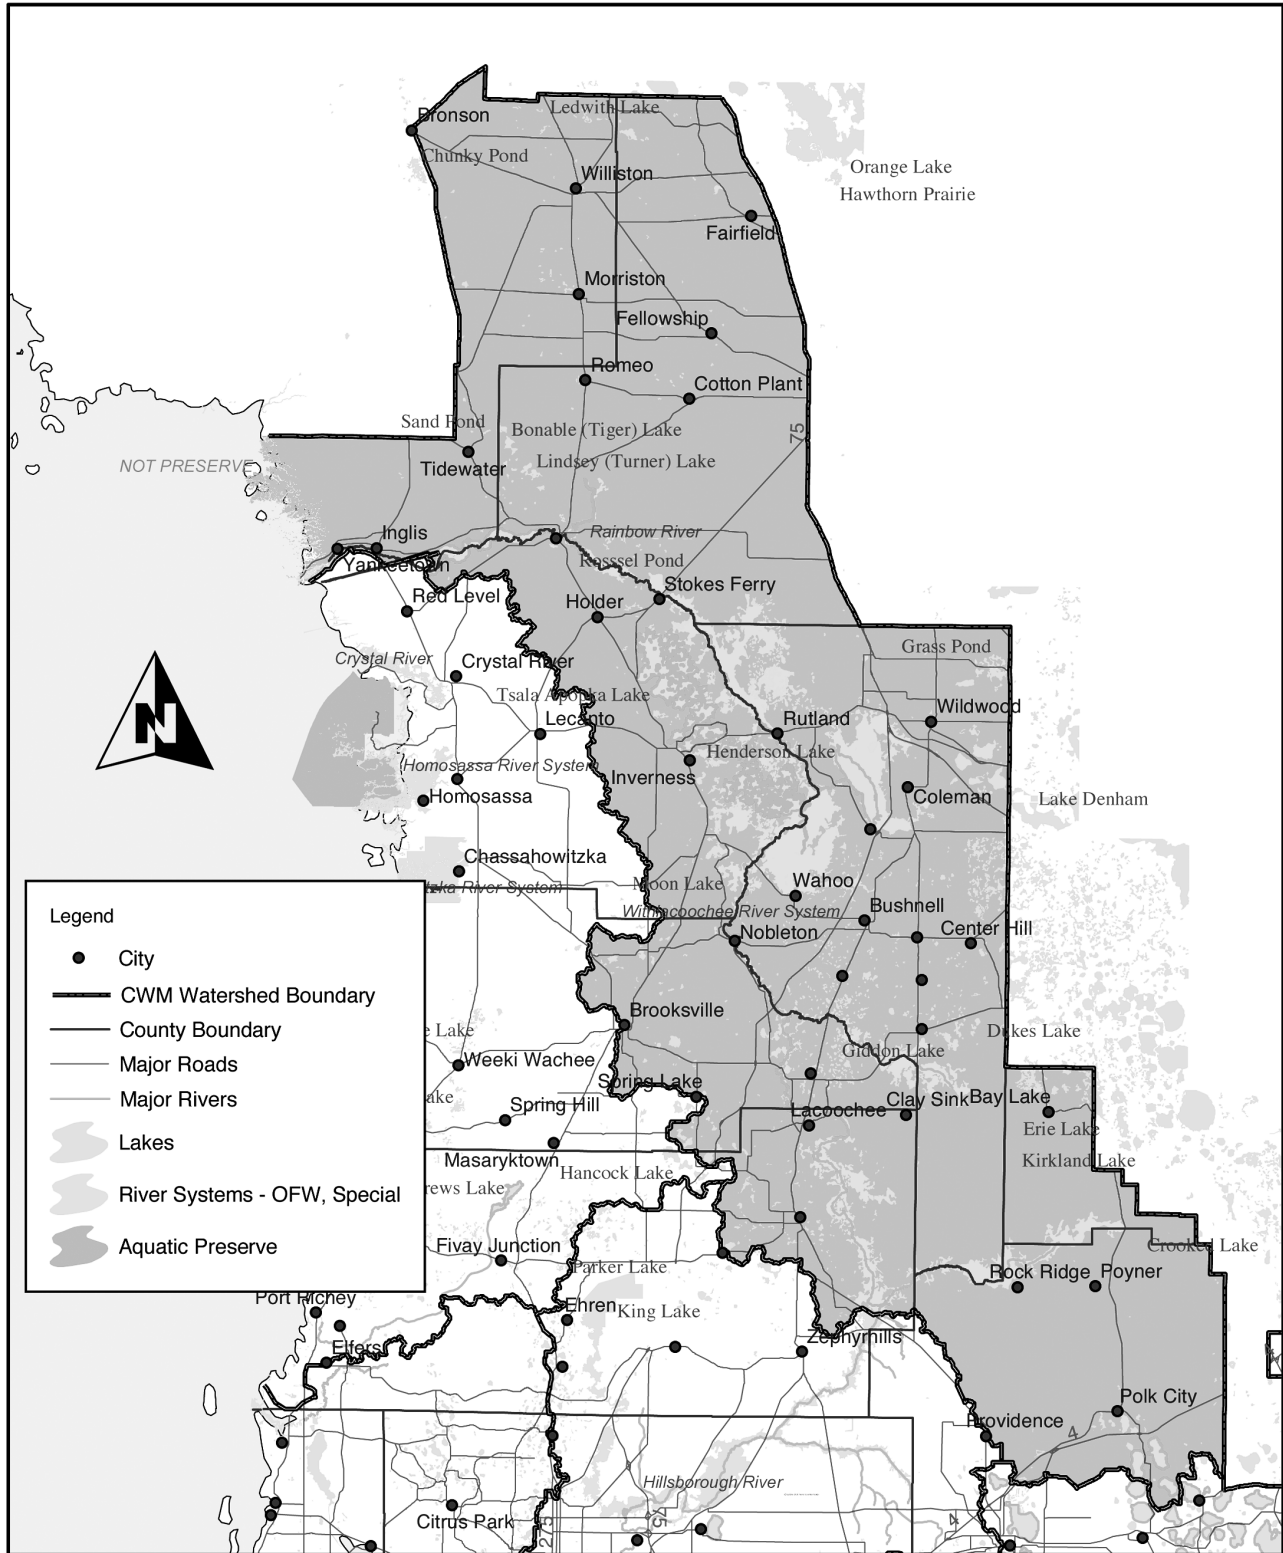

# Withlacoochee River Watershed

Comprehensive Watershed Management

Planning Department  
 Map Creation Date: March 7, 2002  
 ArcInfo 8.1/ArcMap

Southwest Florida Water Management District