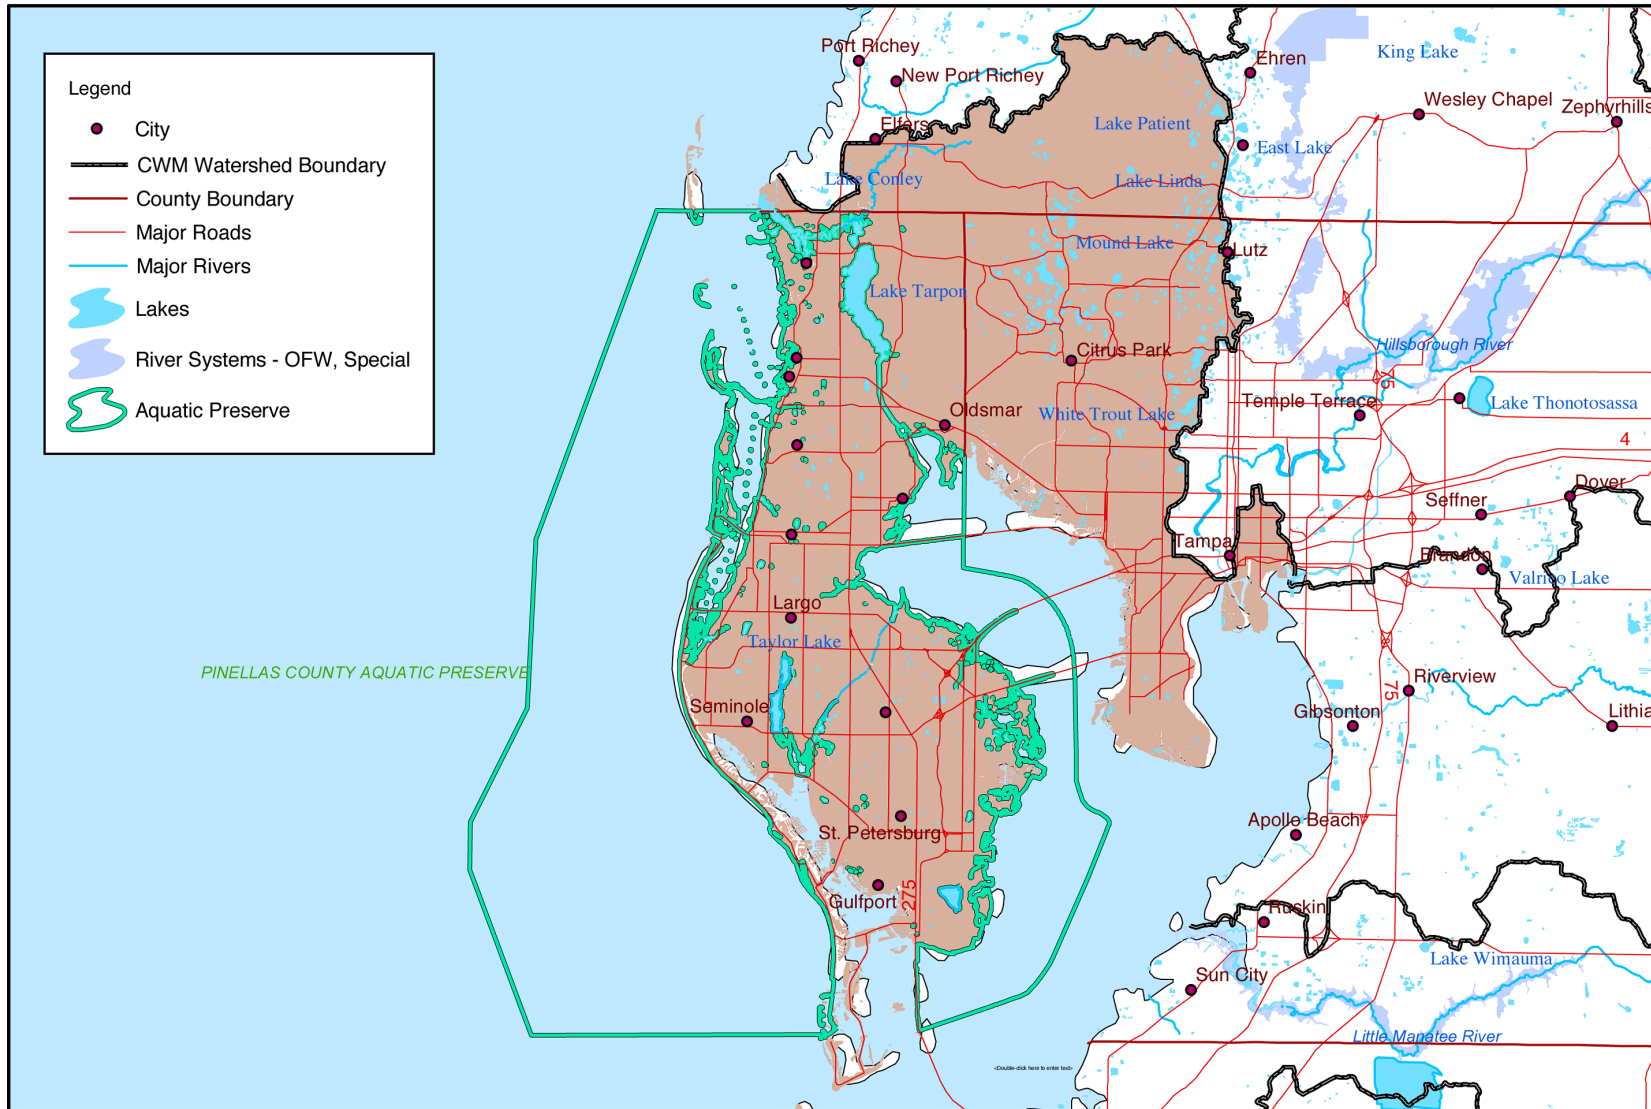

Tampa Bay/Anclote River Watershed
Comprehensive Watershed Management

Planning Department
 Map Creation Date: March 7, 2002
 ArcInfo 8.1/ArcMap

Southwest Florida Water Management District