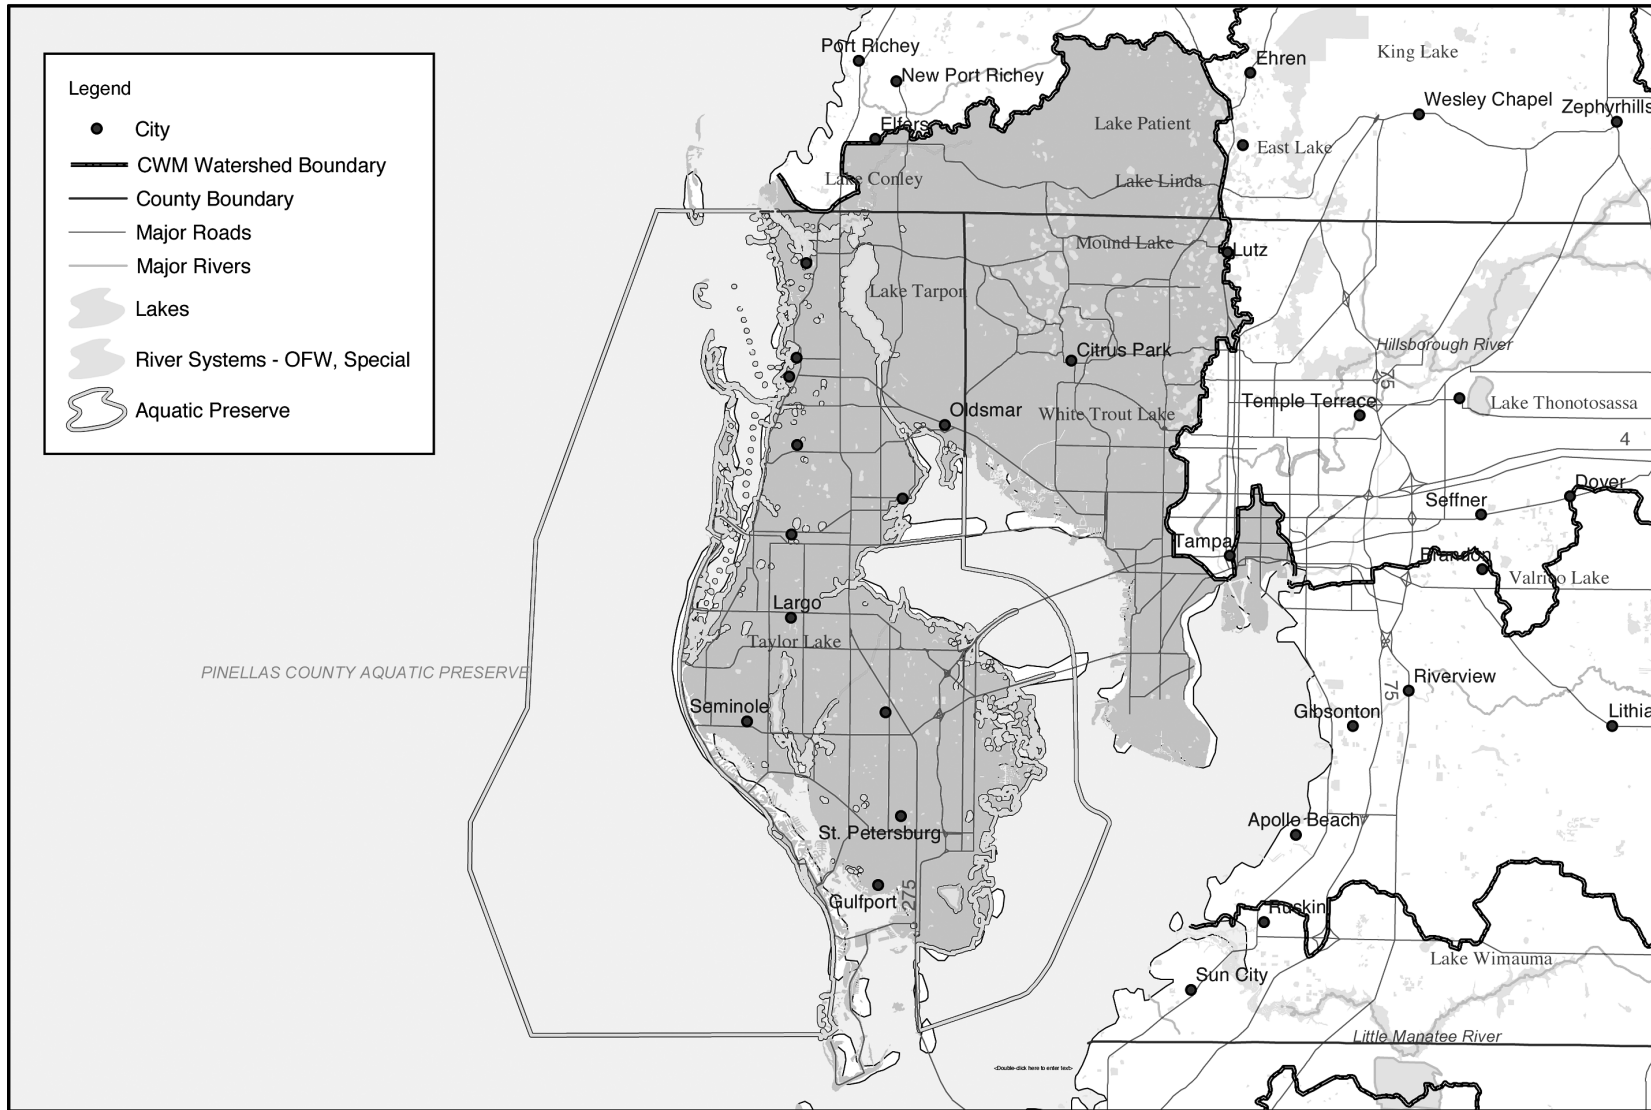

Tampa Bay/Anclote River Watershed
Comprehensive Watershed Management

Planning Department
 Map Creation Date: March 7, 2002
 ArcInfo 8.1/ArcMap

Southwest Florida Water Management District