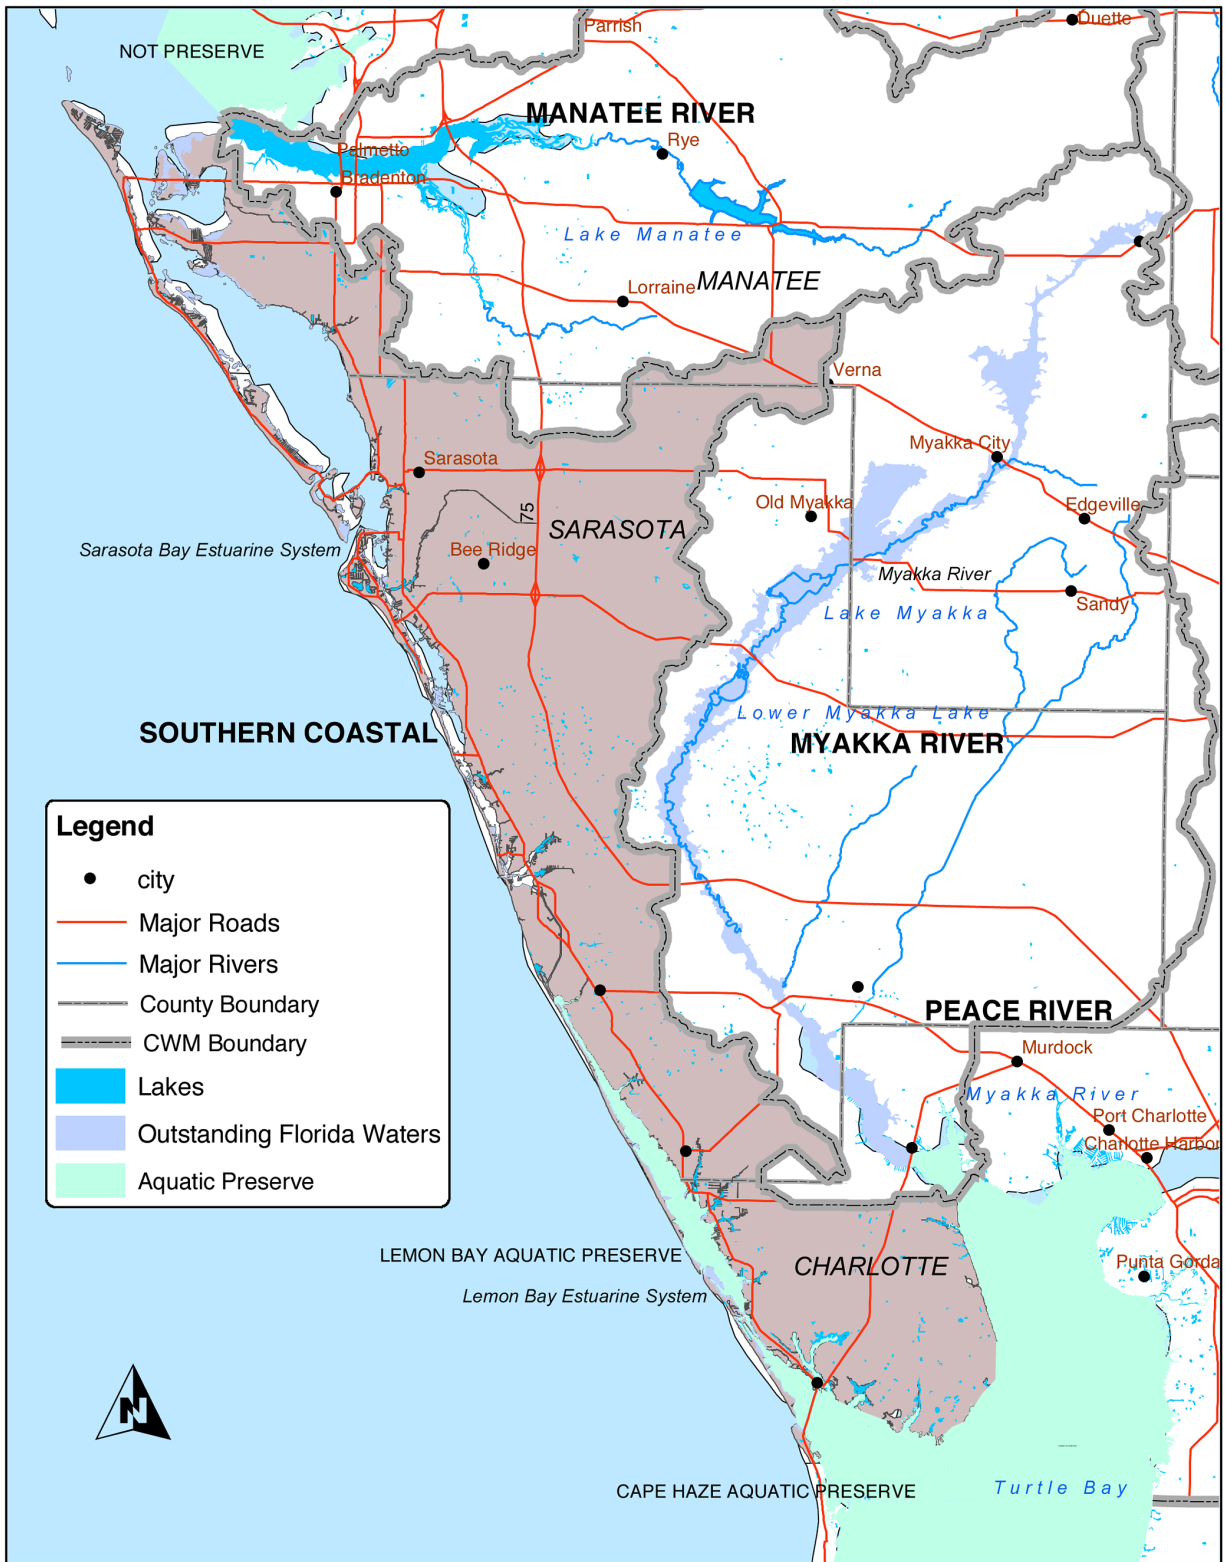

# Southern Coastal Watershed

Southern Coastal Watershed, n.d.

Southwest Florida Water Management District, (Brooksville, FL: Southwest Florida Water Management District, n.d.)

Downloaded from *Maps ETC*, on the web at <http://etc.usf.edu/maps> [map #f11713]