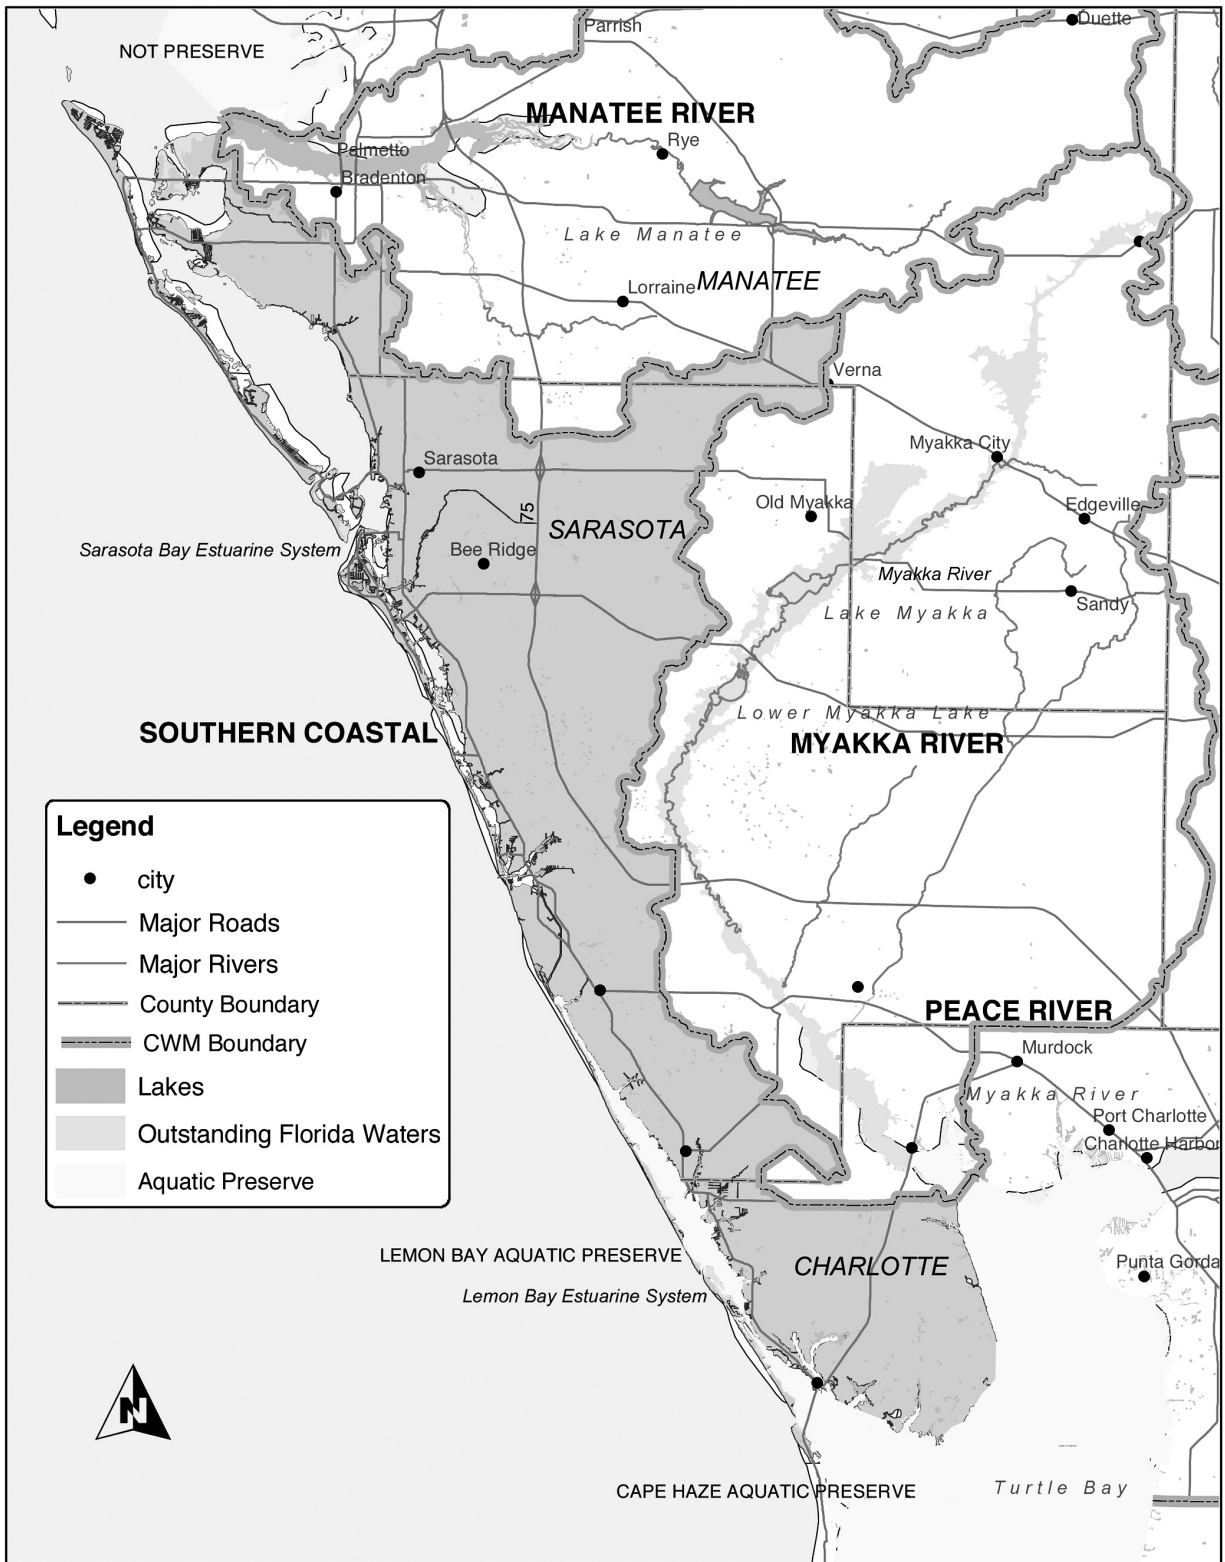

Southern Coastal Watershed

Southern Coastal Watershed, n.d.

Southwest Florida Water Management District, (Brooksville, FL: Southwest Florida Water Management District, n.d.)

Downloaded from *Maps ETC*, on the web at <http://etc.usf.edu/maps> [map #f11713]