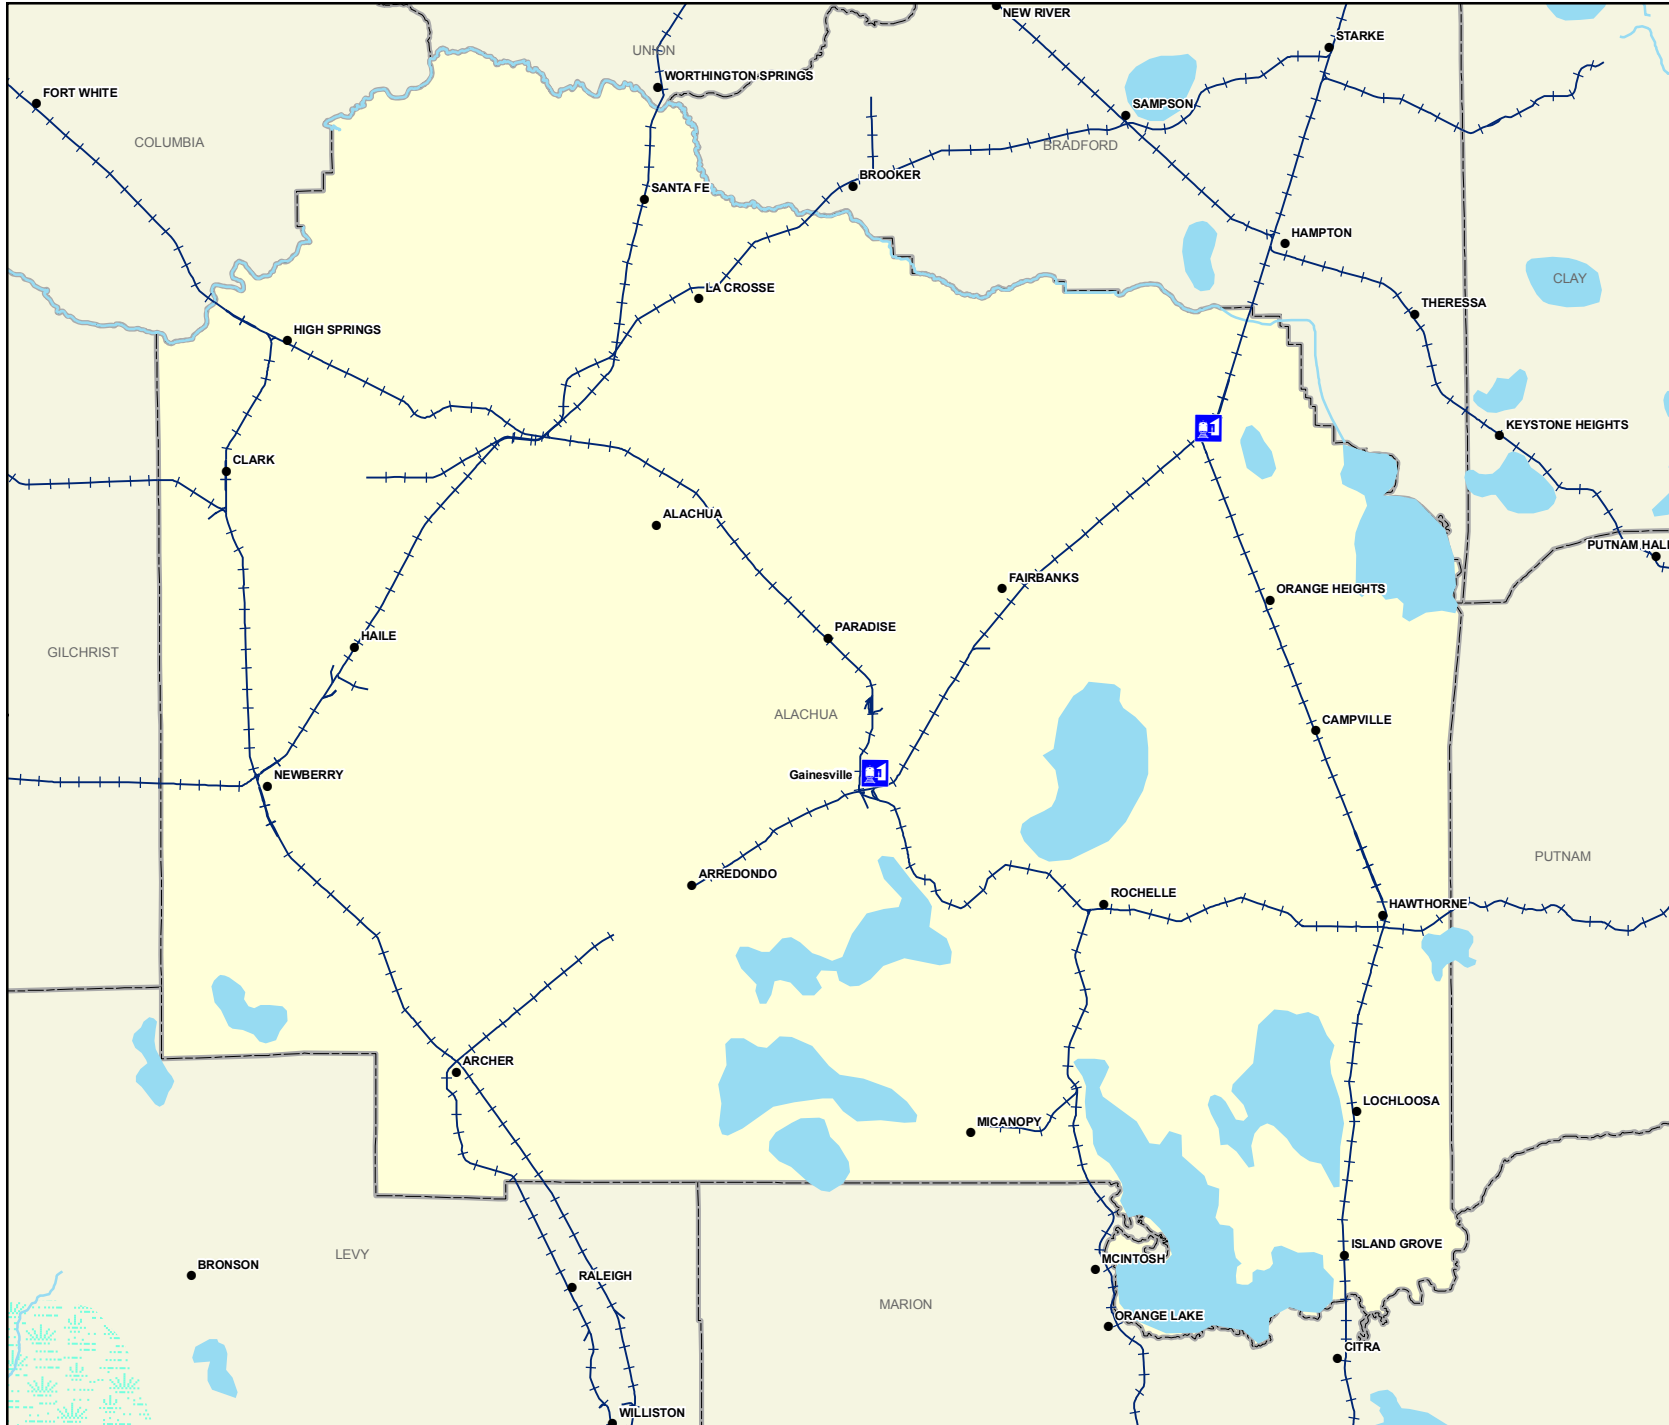

Alachua County Railway Network

Legend

- Amtrak station
- Railroad
- Cities/Towns
- County Boundary
- Rivers
- Lake
- Swamp or Marsh

Produced in 2009 by the Florida Center for Instructional Technology (FCIT) using data from the Florida Department of Transportation. <http://www.fcit.usf.edu/florida/maps>