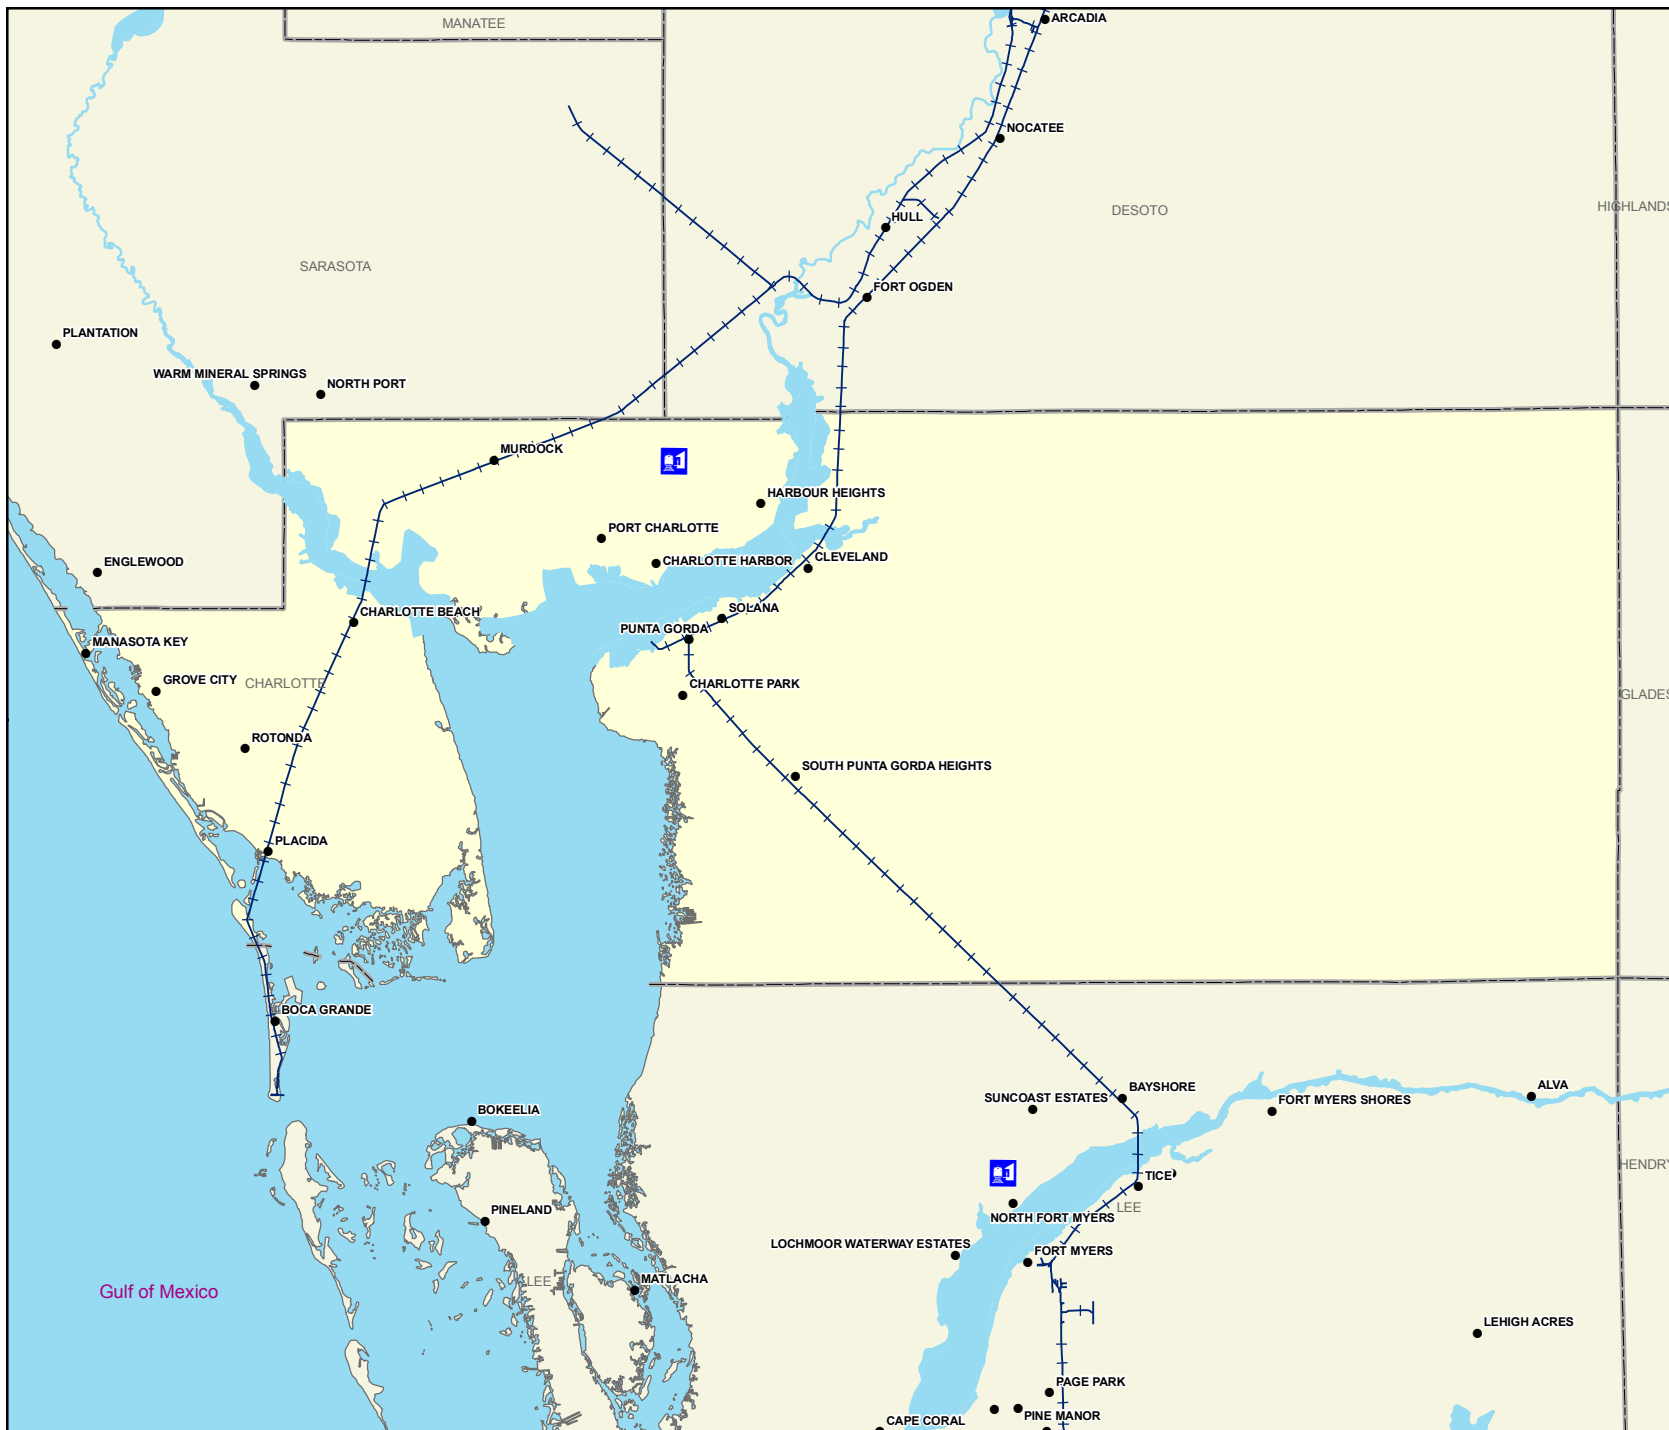

Charlotte County Railway Network

Legend

- Amtrak station
- Railroad
- Cities/Towns
- County Boundary
- Rivers
- Lake
- Swamp or Marsh

Produced in 2009 by the Florida Center for Instructional Technology (FCIT) using data from the Florida Department of Transportation. <http://www.fcit.usf.edu/florida/maps>
 Projection: Albers Conical Equal Area
 Datum: D_North_America_1983_HARN

0 4 8
 Miles

A north arrow pointing upwards and a scale bar showing 0, 4, and 8 miles.