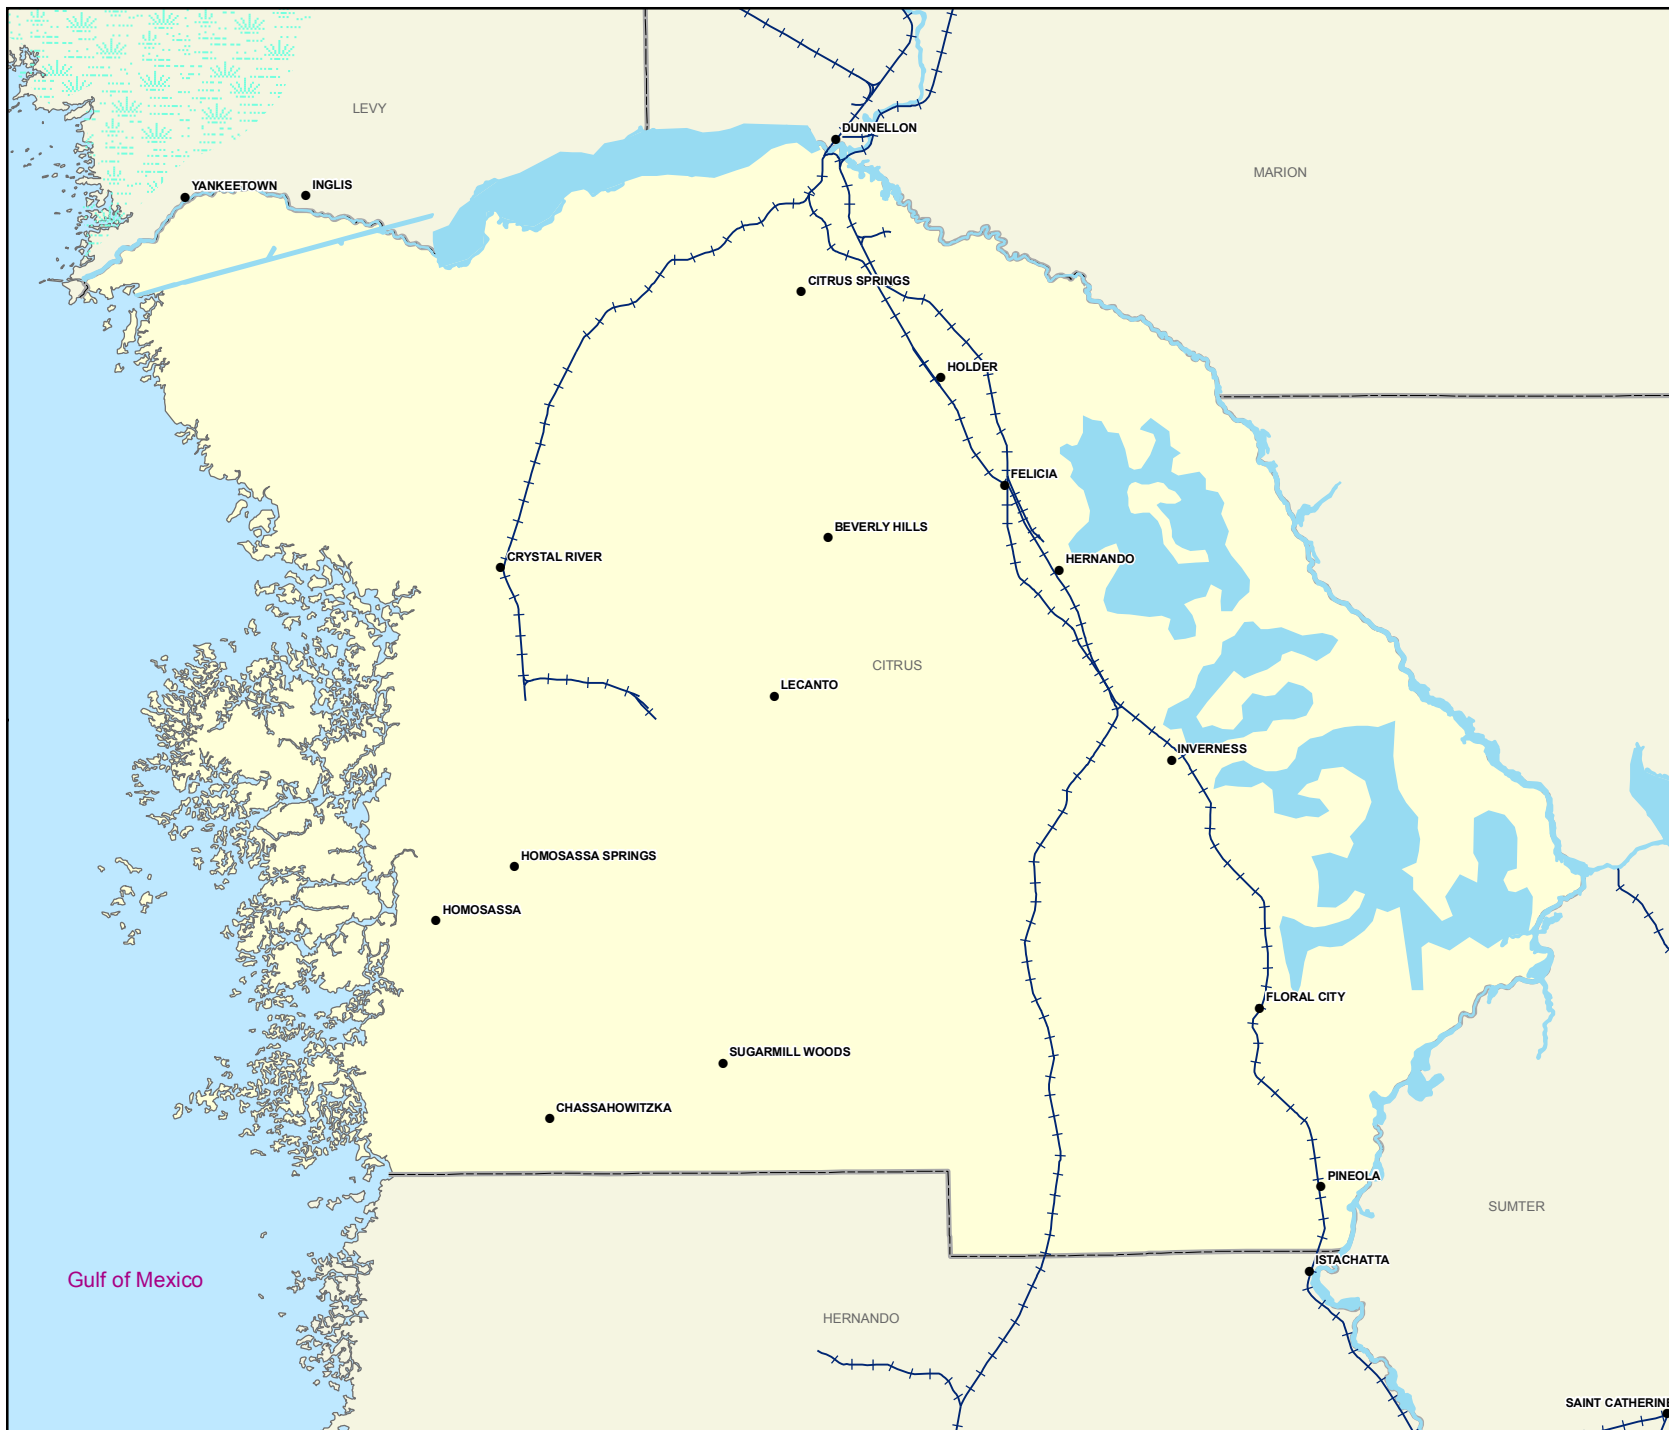

Citrus County Railway Network

- Legend**
- Amtrak station
 - Railroad
 - Cities/Towns
 - County Boundary
 - Rivers
 - Lake
 - Swamp or Marsh

Produced in 2009 by the Florida Center for Instructional Technology (FCIT) using data from the Florida Department of Transportation. <http://www.fcit.usf.edu/florida/maps>

0 2.5 5

Miles