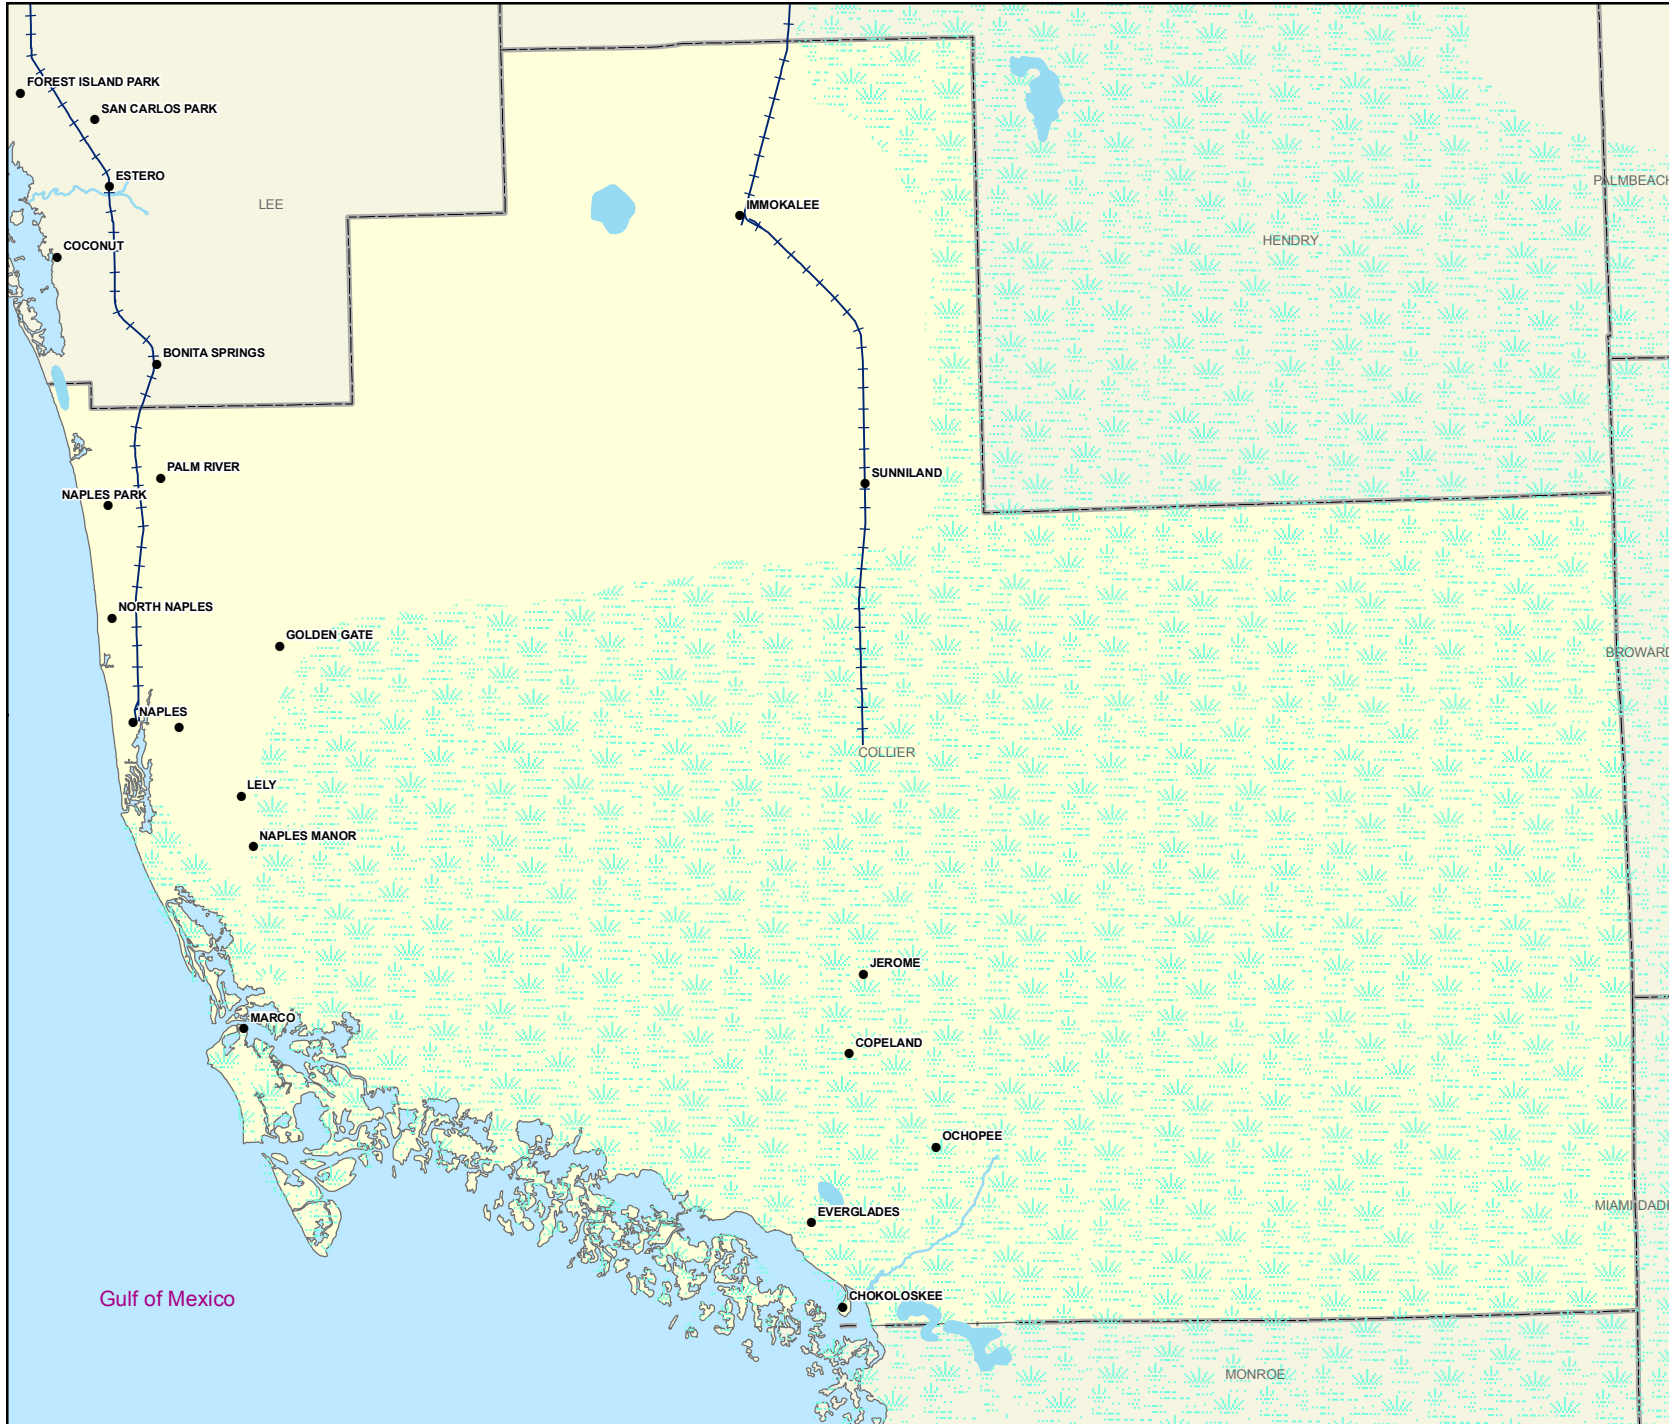

Collier County Railway Network

Legend

- Amtrak station
- Railroad
- Cities/Towns
- County Boundary
- Rivers
- Lake
- Swamp or Marsh

Produced in 2009 by the Florida Center for Instructional Technology (FCIT) using data from the Florida Department of Transportation. <http://www.fcit.usf.edu/florida/maps>