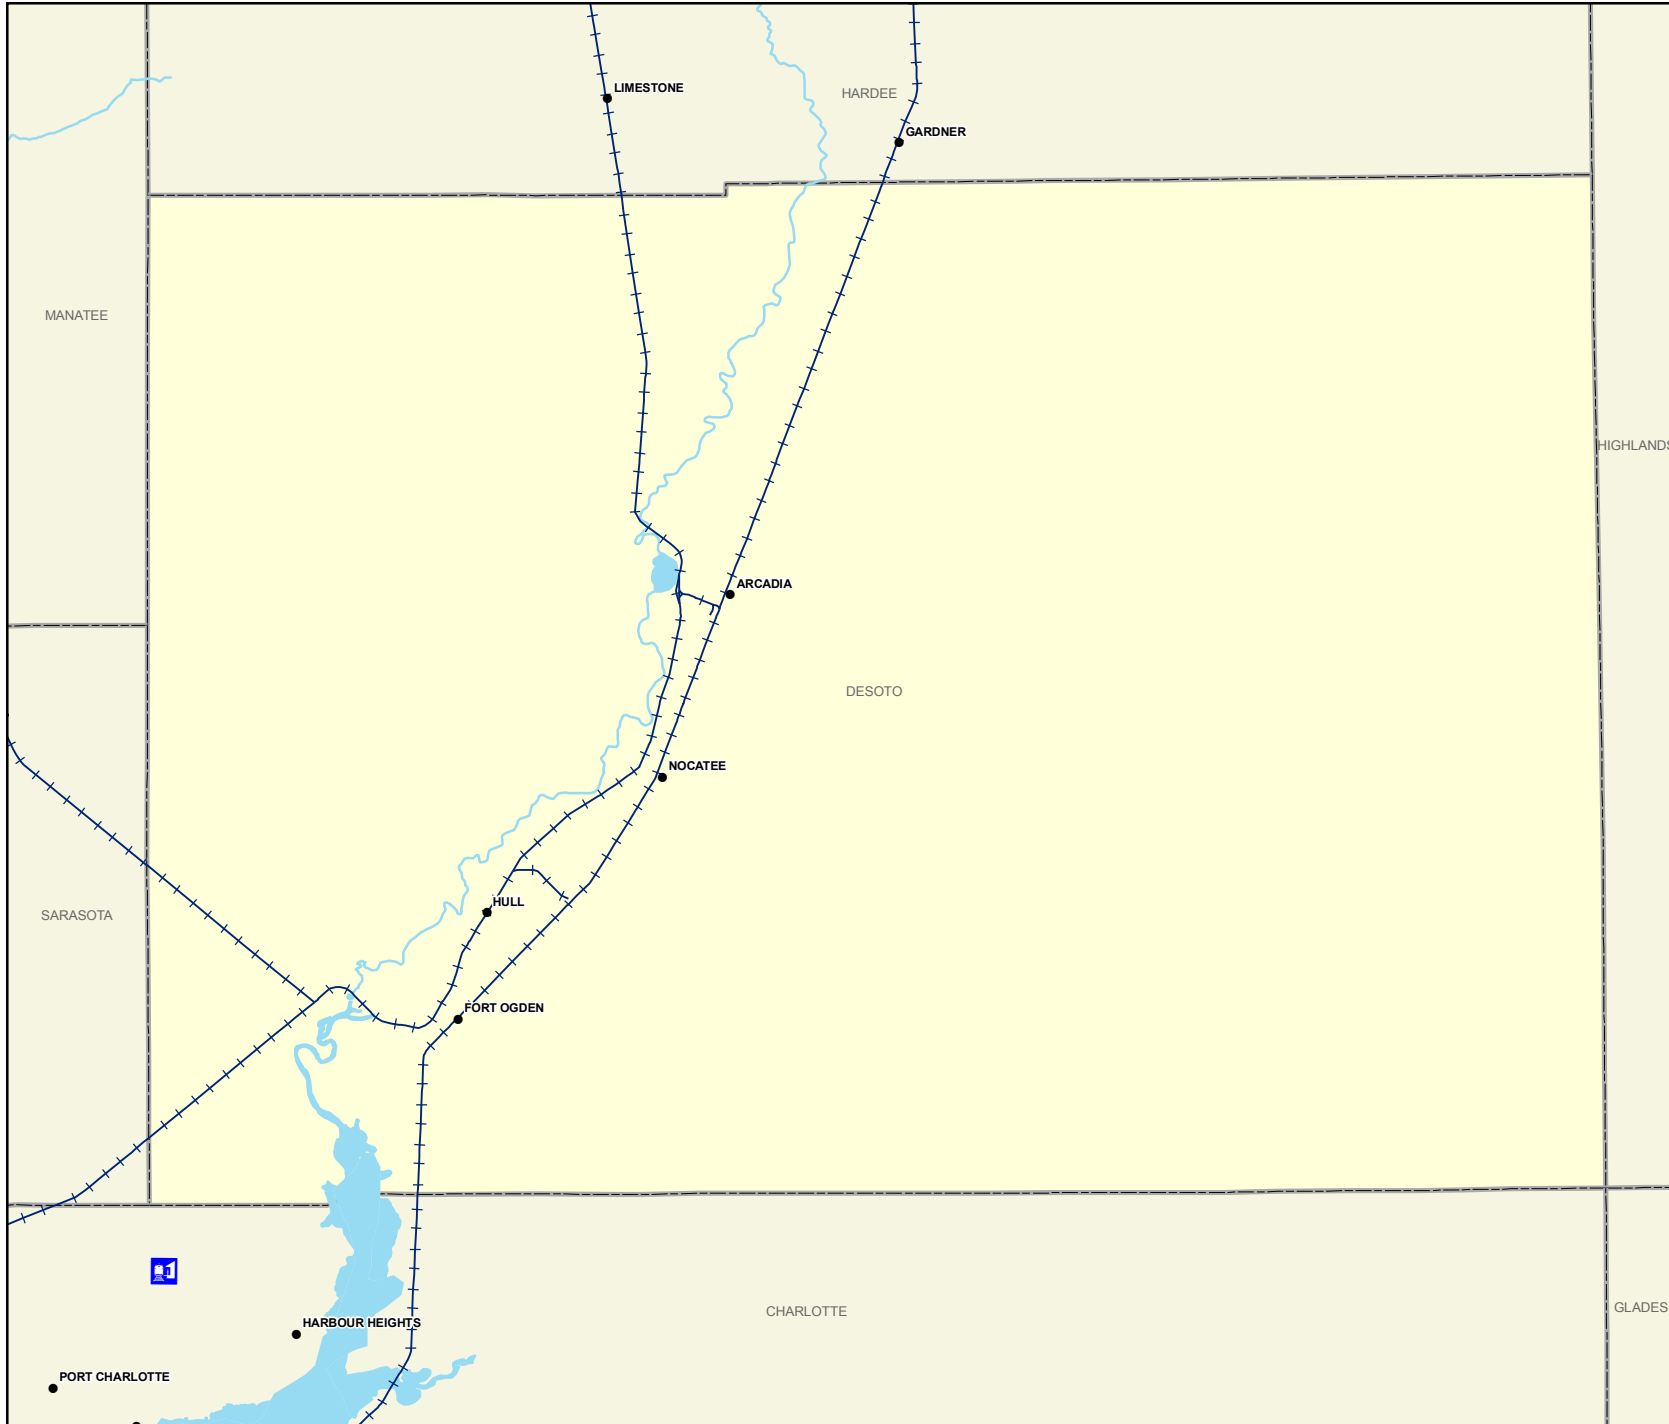

DeSoto County Railway Network

Legend

-  Amtrak station
-  Railroad
-  Cities/Towns
-  County Boundary
-  Rivers
-  Lake
-  Swamp or Marsh

Produced in 2009 by the
Florida Center for Instructional Technology (FCIT)
using data from the
Florida Department of Transportation.
<http://www.fcit.usf.edu/florida/maps>
Projection: Albers Conical Equal Area
Datum: D_North_America_1983_HARN