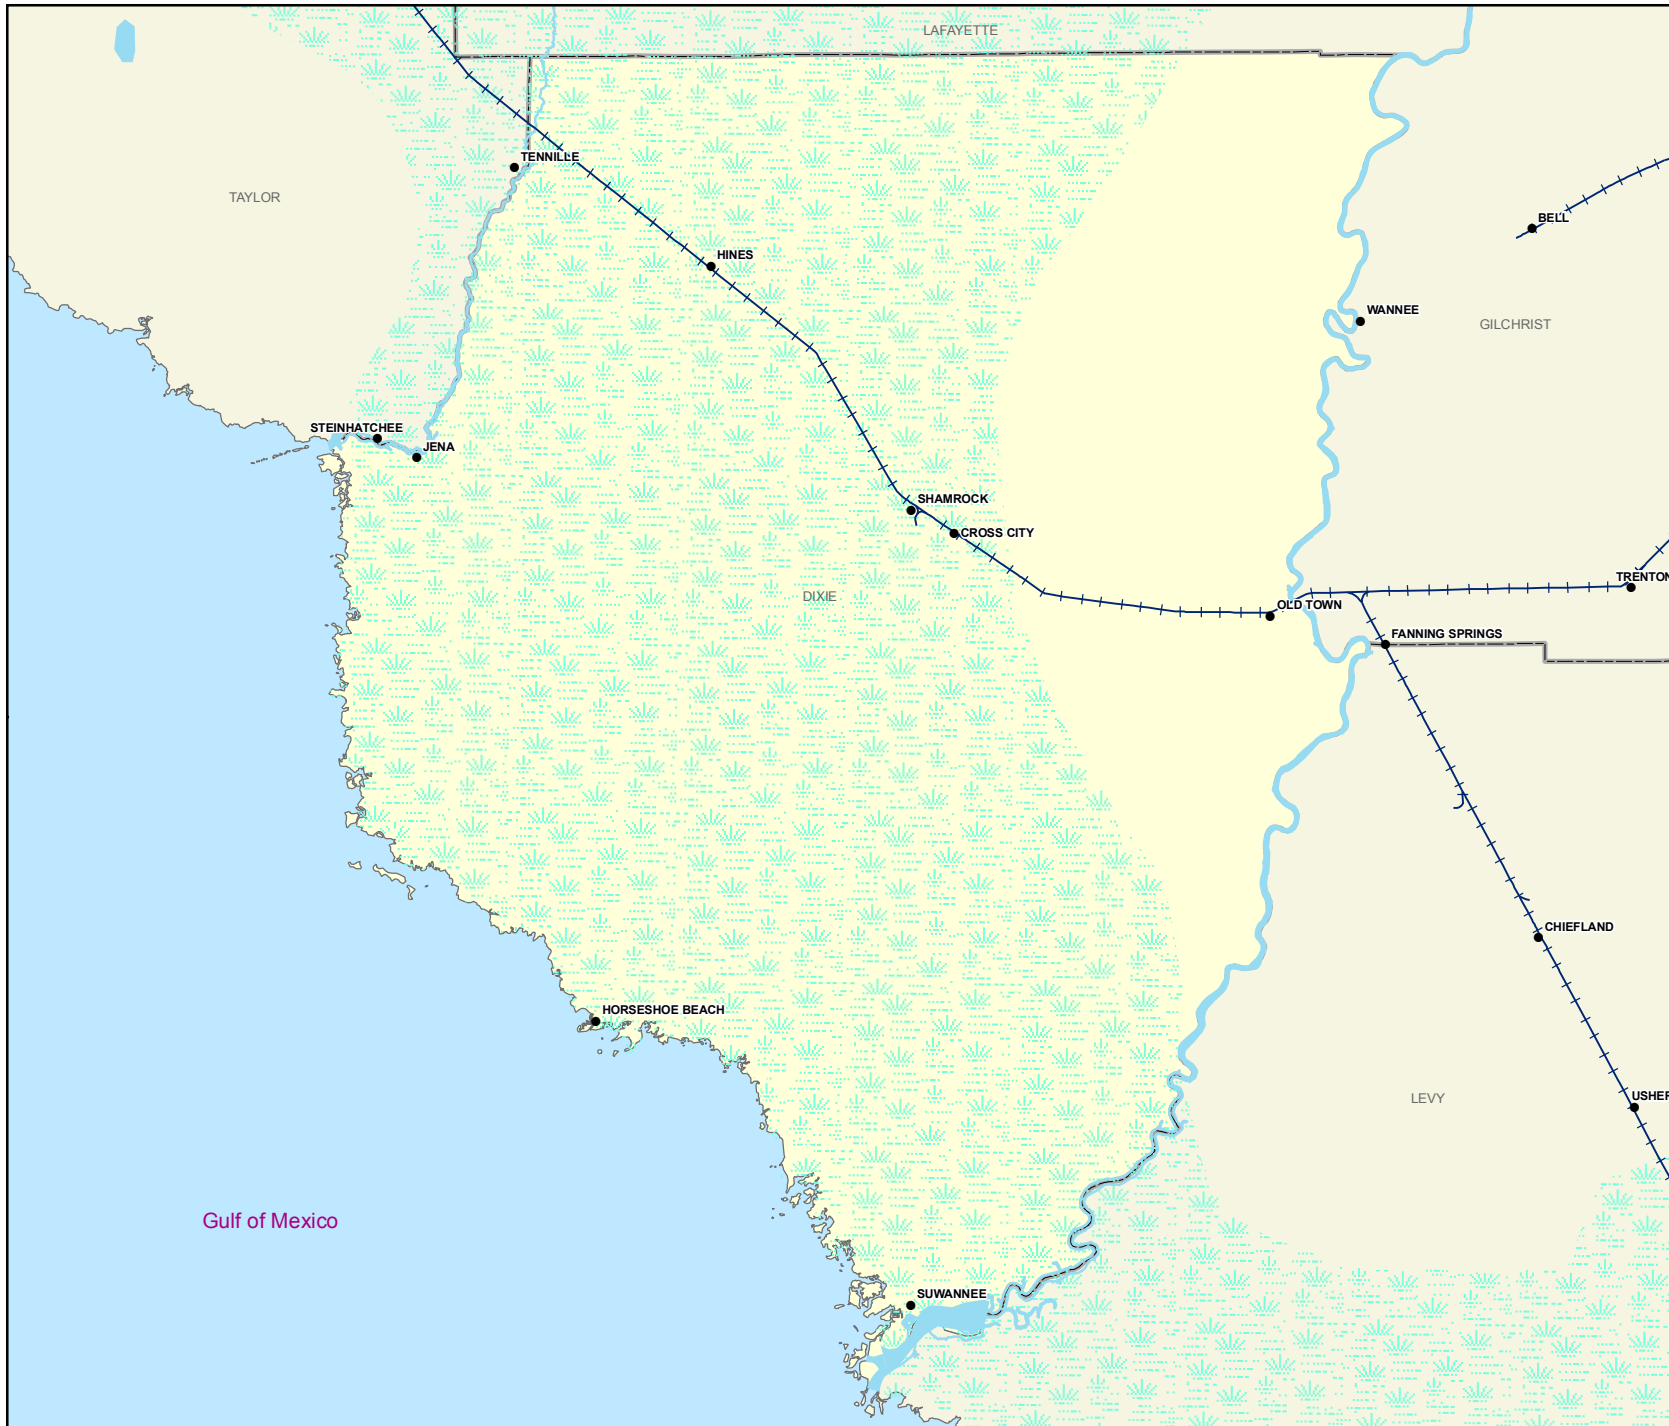

# Dixie County Railway Network

## Legend

-  Amtrak station
-  Railroad
-  Cities/Towns
-  County Boundary
-  Rivers
-  Lake
-  Swamp or Marsh

Produced in 2009 by the  
Florida Center for Instructional Technology (FCIT)  
using data from the  
Florida Department of Transportation.  
<http://www.fcit.usf.edu/florida/maps>  
Projection: Albers Conical Equal Area  
Datum: D\_North\_America\_1983\_HARN

0 3 6

Miles