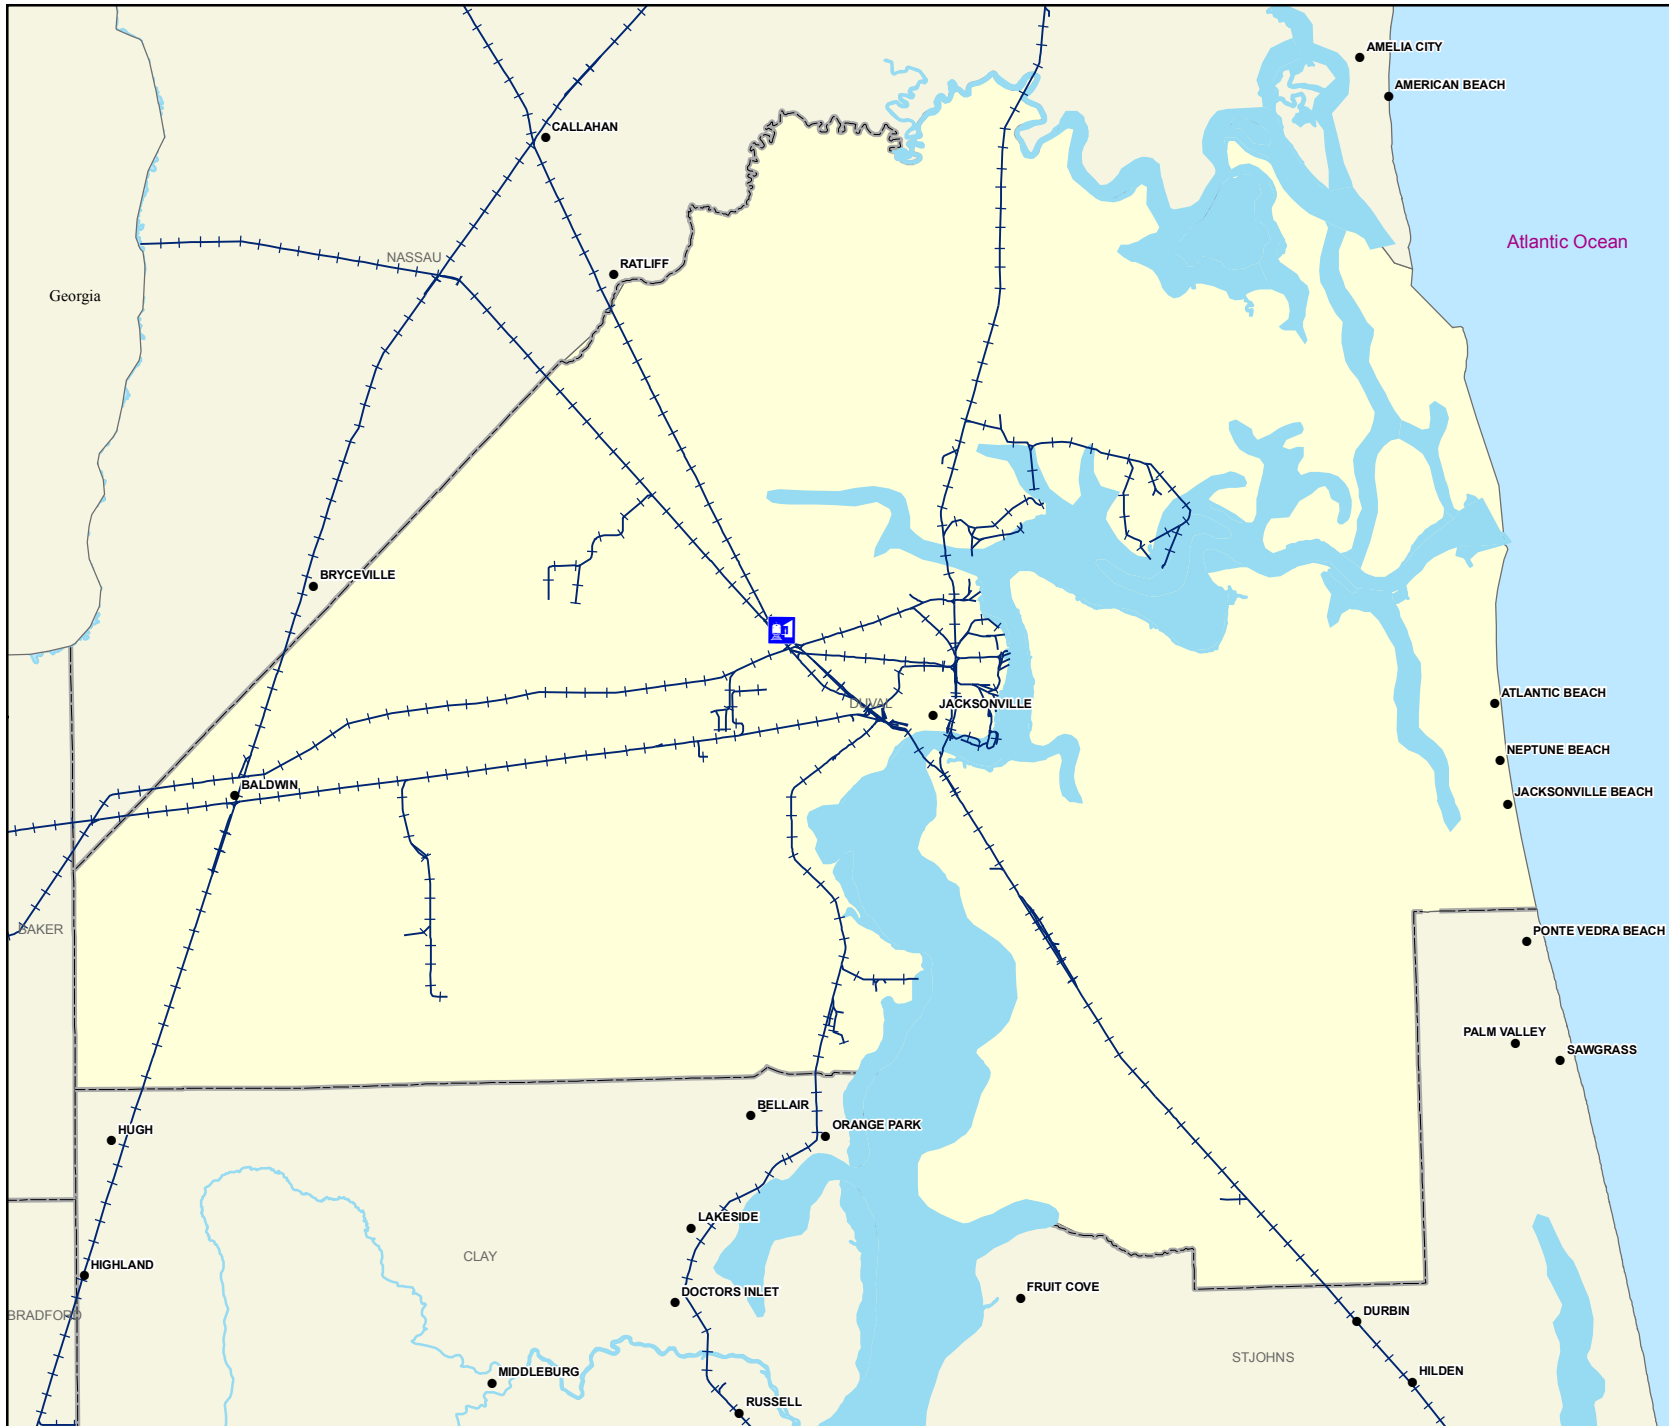

Duval County Railway Network

Legend

- Amtrak station
- Railroad
- Cities/Towns
- County Boundary
- Rivers
- Lake
- Swamp or Marsh

Produced in 2009 by the Florida Center for Instructional Technology (FCIT) using data from the Florida Department of Transportation. <http://www.fcit.usf.edu/florida/maps>
Projection: Albers Conical Equal Area
Datum: D_North_America_1983_HARN