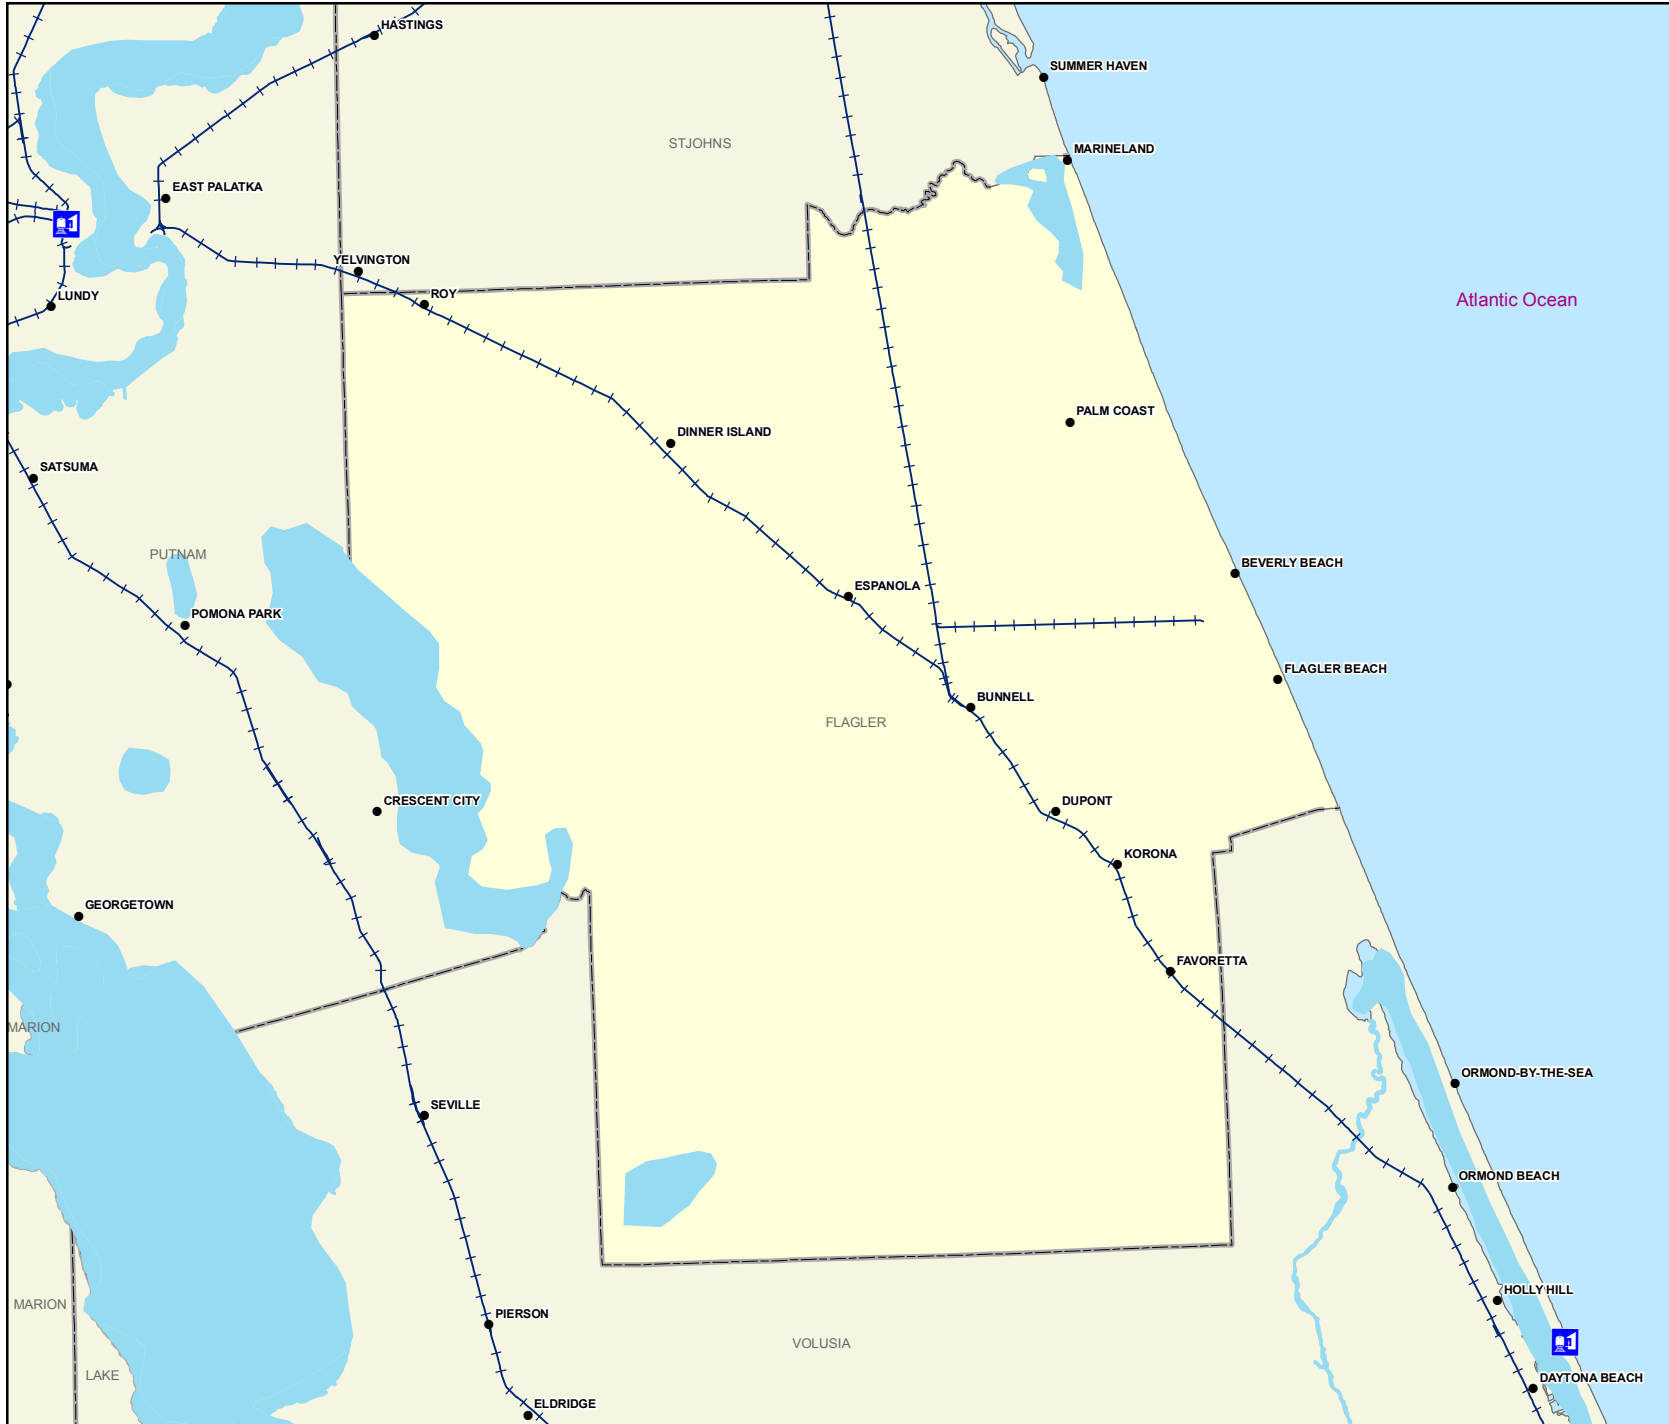

Flagler County Railway Network

Legend

-  Amtrak station
-  Railroad
-  Cities/Towns
-  County Boundary
-  Rivers
-  Lake
-  Swamp or Marsh

Produced in 2009 by the
 Florida Center for Instructional Technology (FCIT)
 using data from the
 Florida Department of Transportation.
<http://www.fcit.usf.edu/florida/maps>
 Projection: Albers Conical Equal Area
 Datum: D_North_America_1983_HARN

0 3 6

Miles