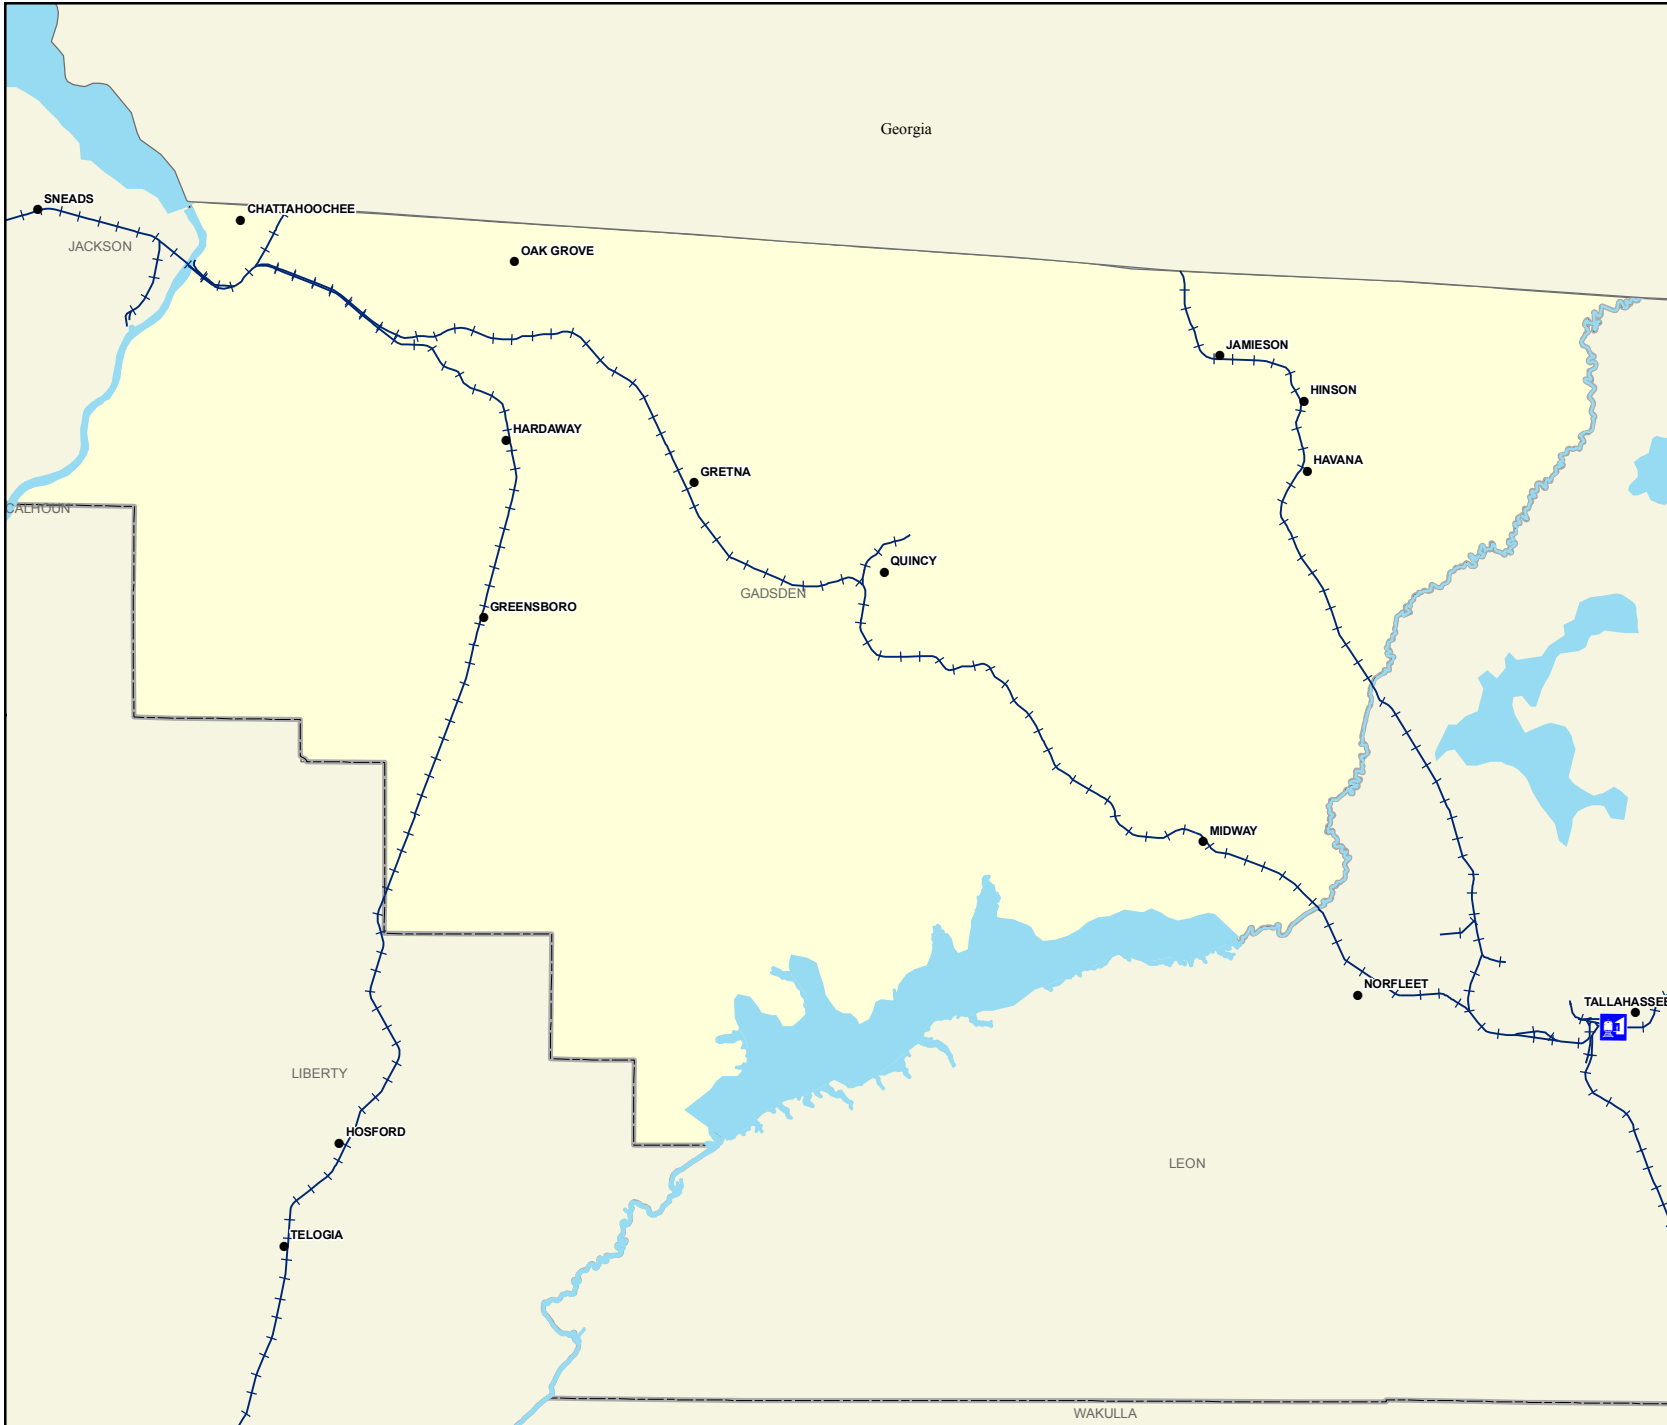

Gadsden County Railway Network

Legend

- Amtrak station
- Railroad
- Cities/Towns
- County Boundary
- Rivers
- Lake
- Swamp or Marsh

Produced in 2009 by the
Florida Center for Instructional Technology (FCIT)
using data from the
Florida Department of Transportation.
<http://www.fcit.usf.edu/florida/maps>
Projection: Albers Conical Equal Area
Datum: D_North_America_1983_HARN