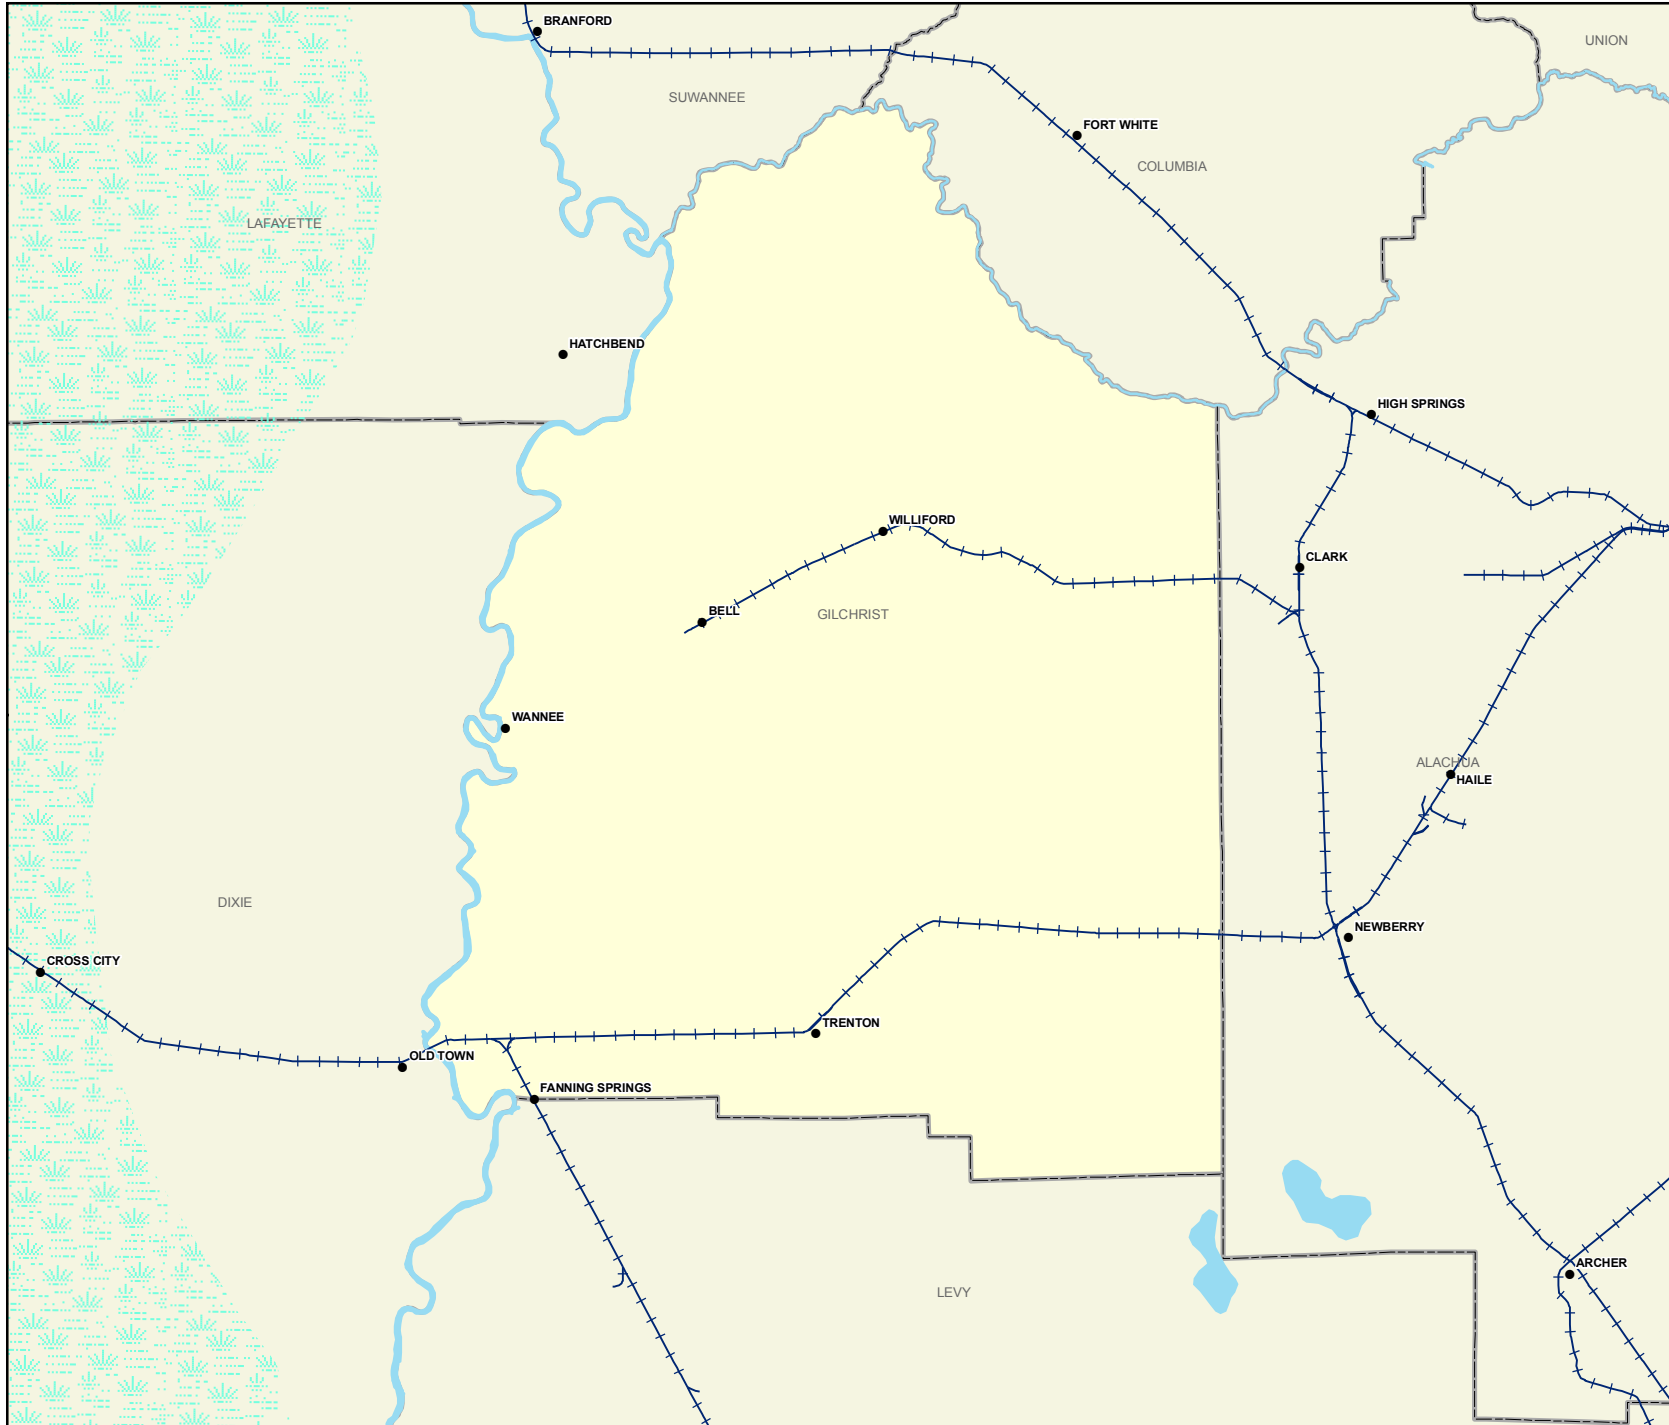

Gilchrist County Railway Network

Legend

-  Amtrak station
-  Railroad
-  Cities/Towns
-  County Boundary
-  Rivers
-  Lake
-  Swamp or Marsh

Produced in 2009 by the Florida Center for Instructional Technology (FCIT) using data from the Florida Department of Transportation. <http://www.fcit.usf.edu/florida/maps>
Projection: Albers Conical Equal Area
Datum: D_North_America_1983_HARN