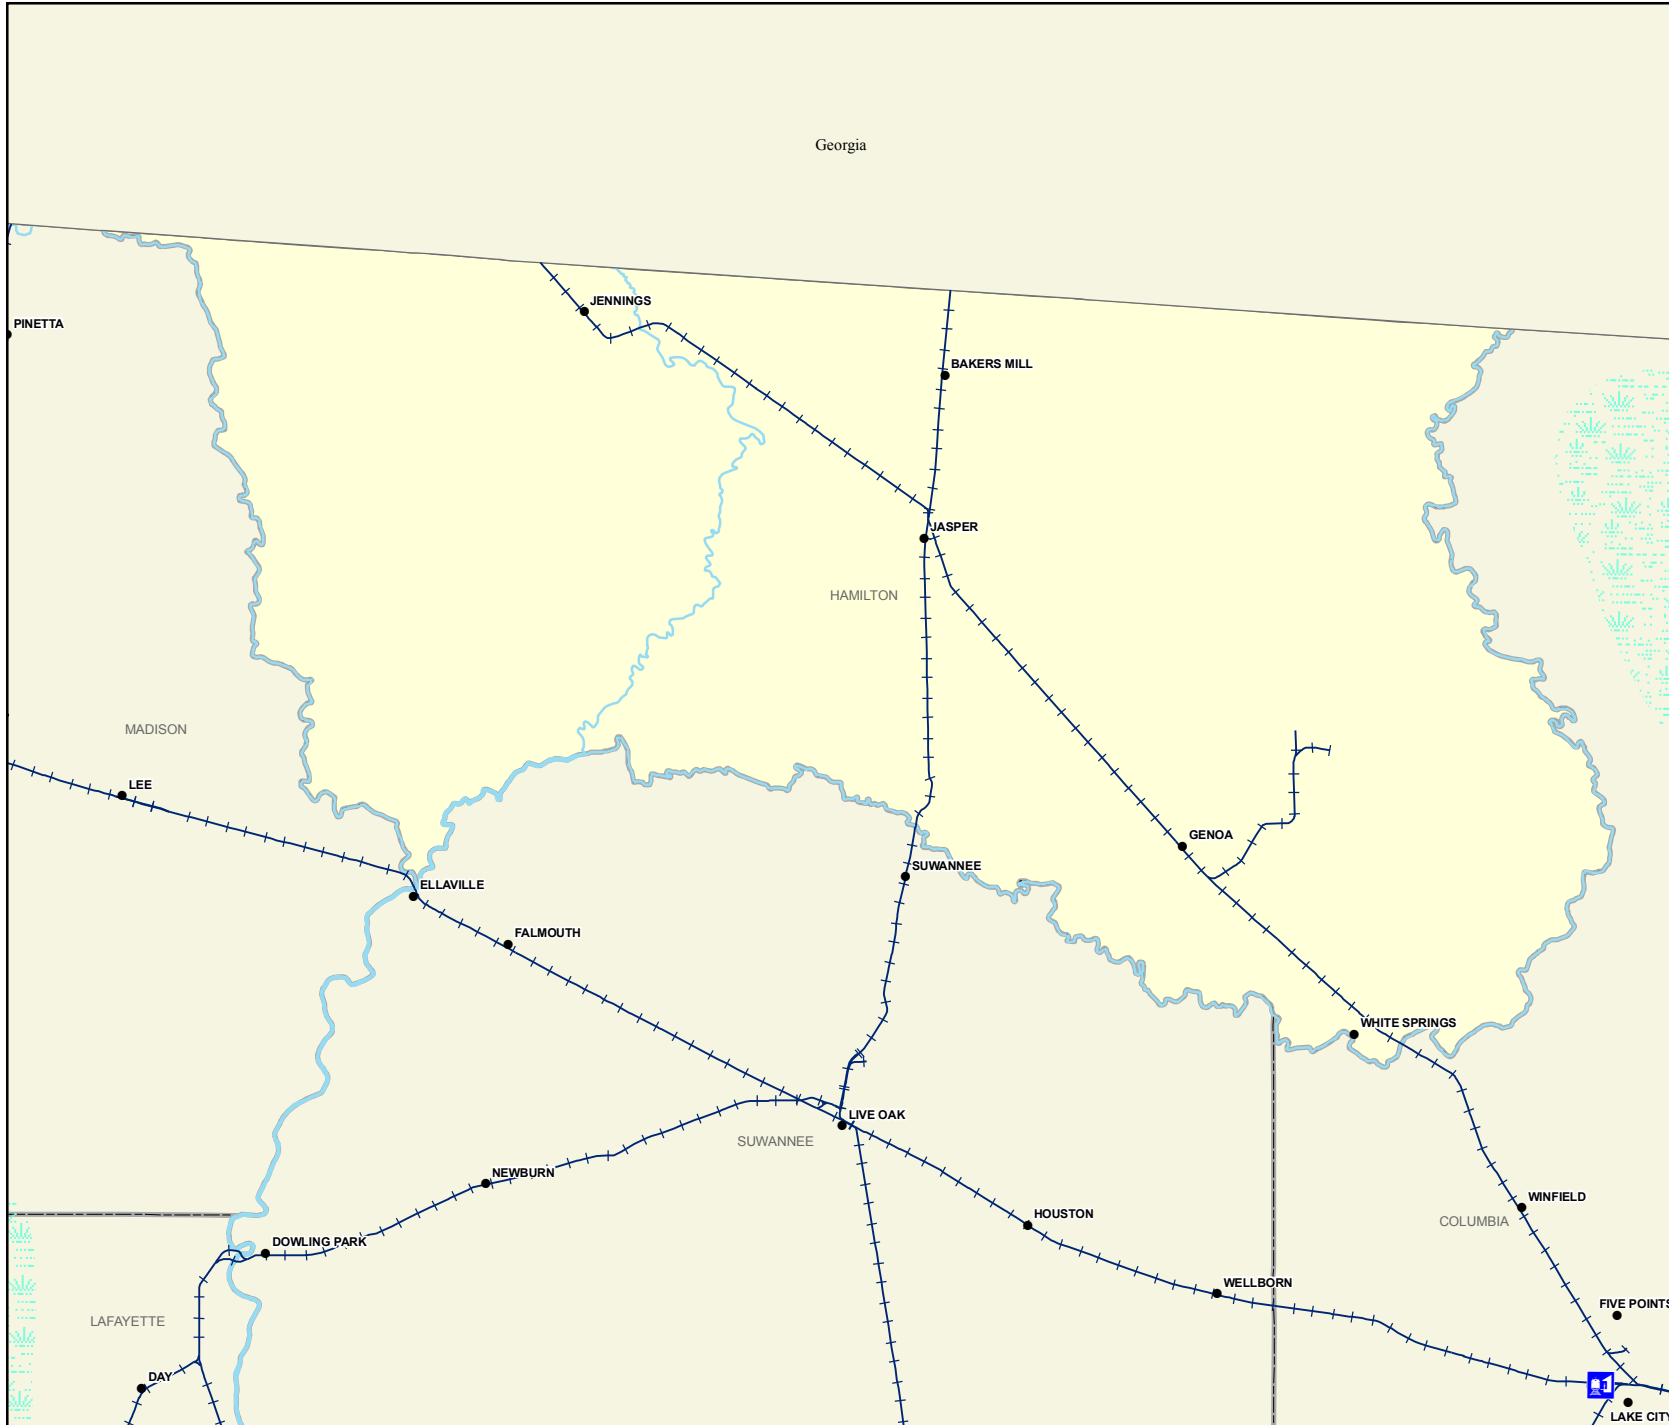

Hamilton County Railway Network

Legend

-  Amtrak station
-  Railroad
-  Cities/Towns
-  County Boundary
-  Rivers
-  Lake
-  Swamp or Marsh

Produced in 2009 by the Florida Center for Instructional Technology (FCIT) using data from the Florida Department of Transportation. <http://www.fcit.usf.edu/florida/maps>
Projection: Albers Conical Equal Area
Datum: D_North_America_1983_HARN