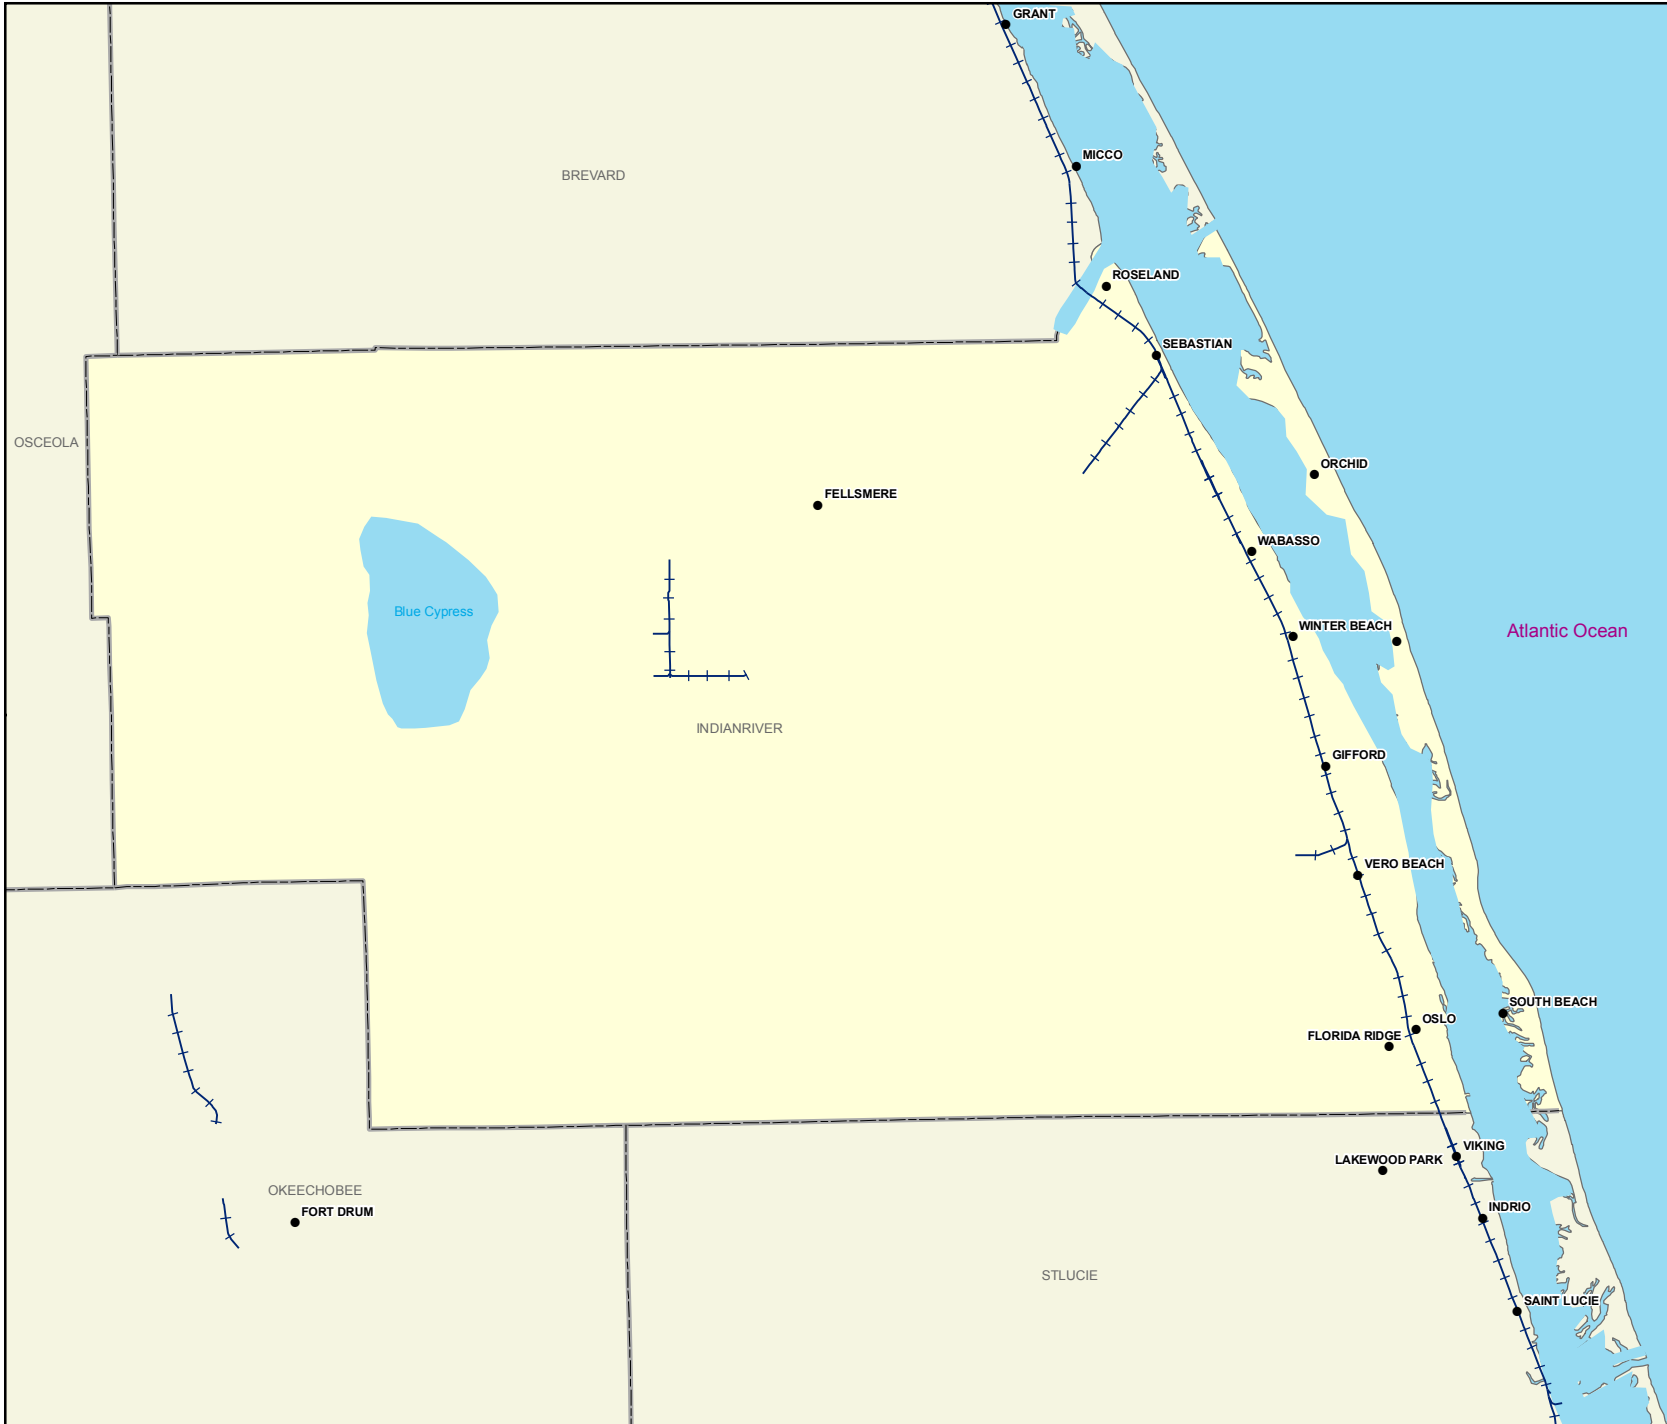

Indian River County Railway Network

Legend

-  Amtrak station
-  Railroad
-  Cities/Towns
-  County Boundary
-  Rivers
-  Lake
-  Swamp or Marsh

Produced in 2009 by the Florida Center for Instructional Technology (FCIT) using data from the Florida Department of Transportation. <http://www.fcit.usf.edu/florida/maps>
Projection: Albers Conical Equal Area
Datum: D_North_America_1983_HARN