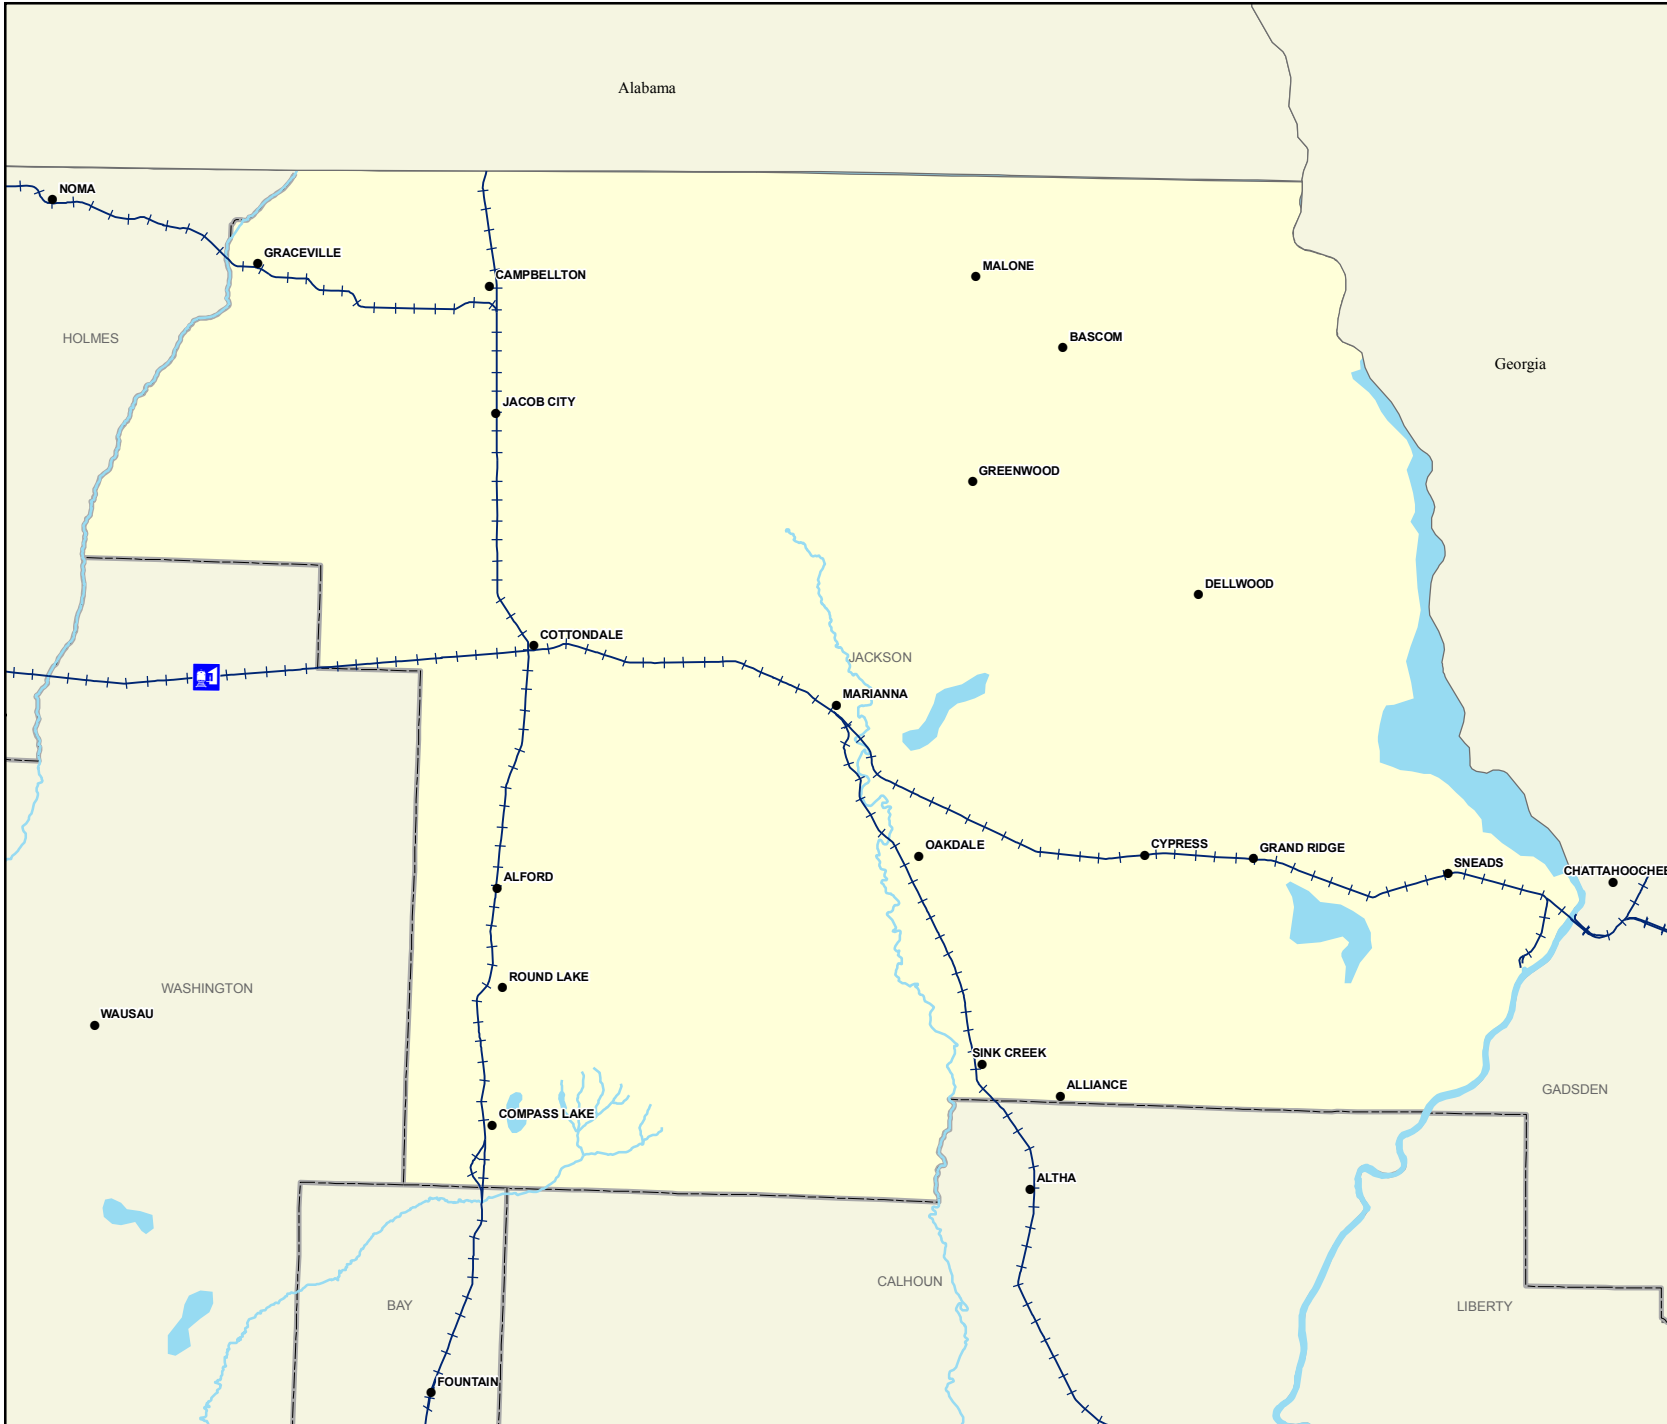

Jackson County Railway Network

Legend

- Amtrak station
- Railroad
- Cities/Towns
- County Boundary
- Rivers
- Lake
- Swamp or Marsh

Produced in 2009 by the
Florida Center for Instructional Technology (FCIT)
using data from the
Florida Department of Transportation.
<http://www.fcit.usf.edu/florida/maps>

Projection: Albers Conical Equal Area
Datum: D_North_America_1983_HARN