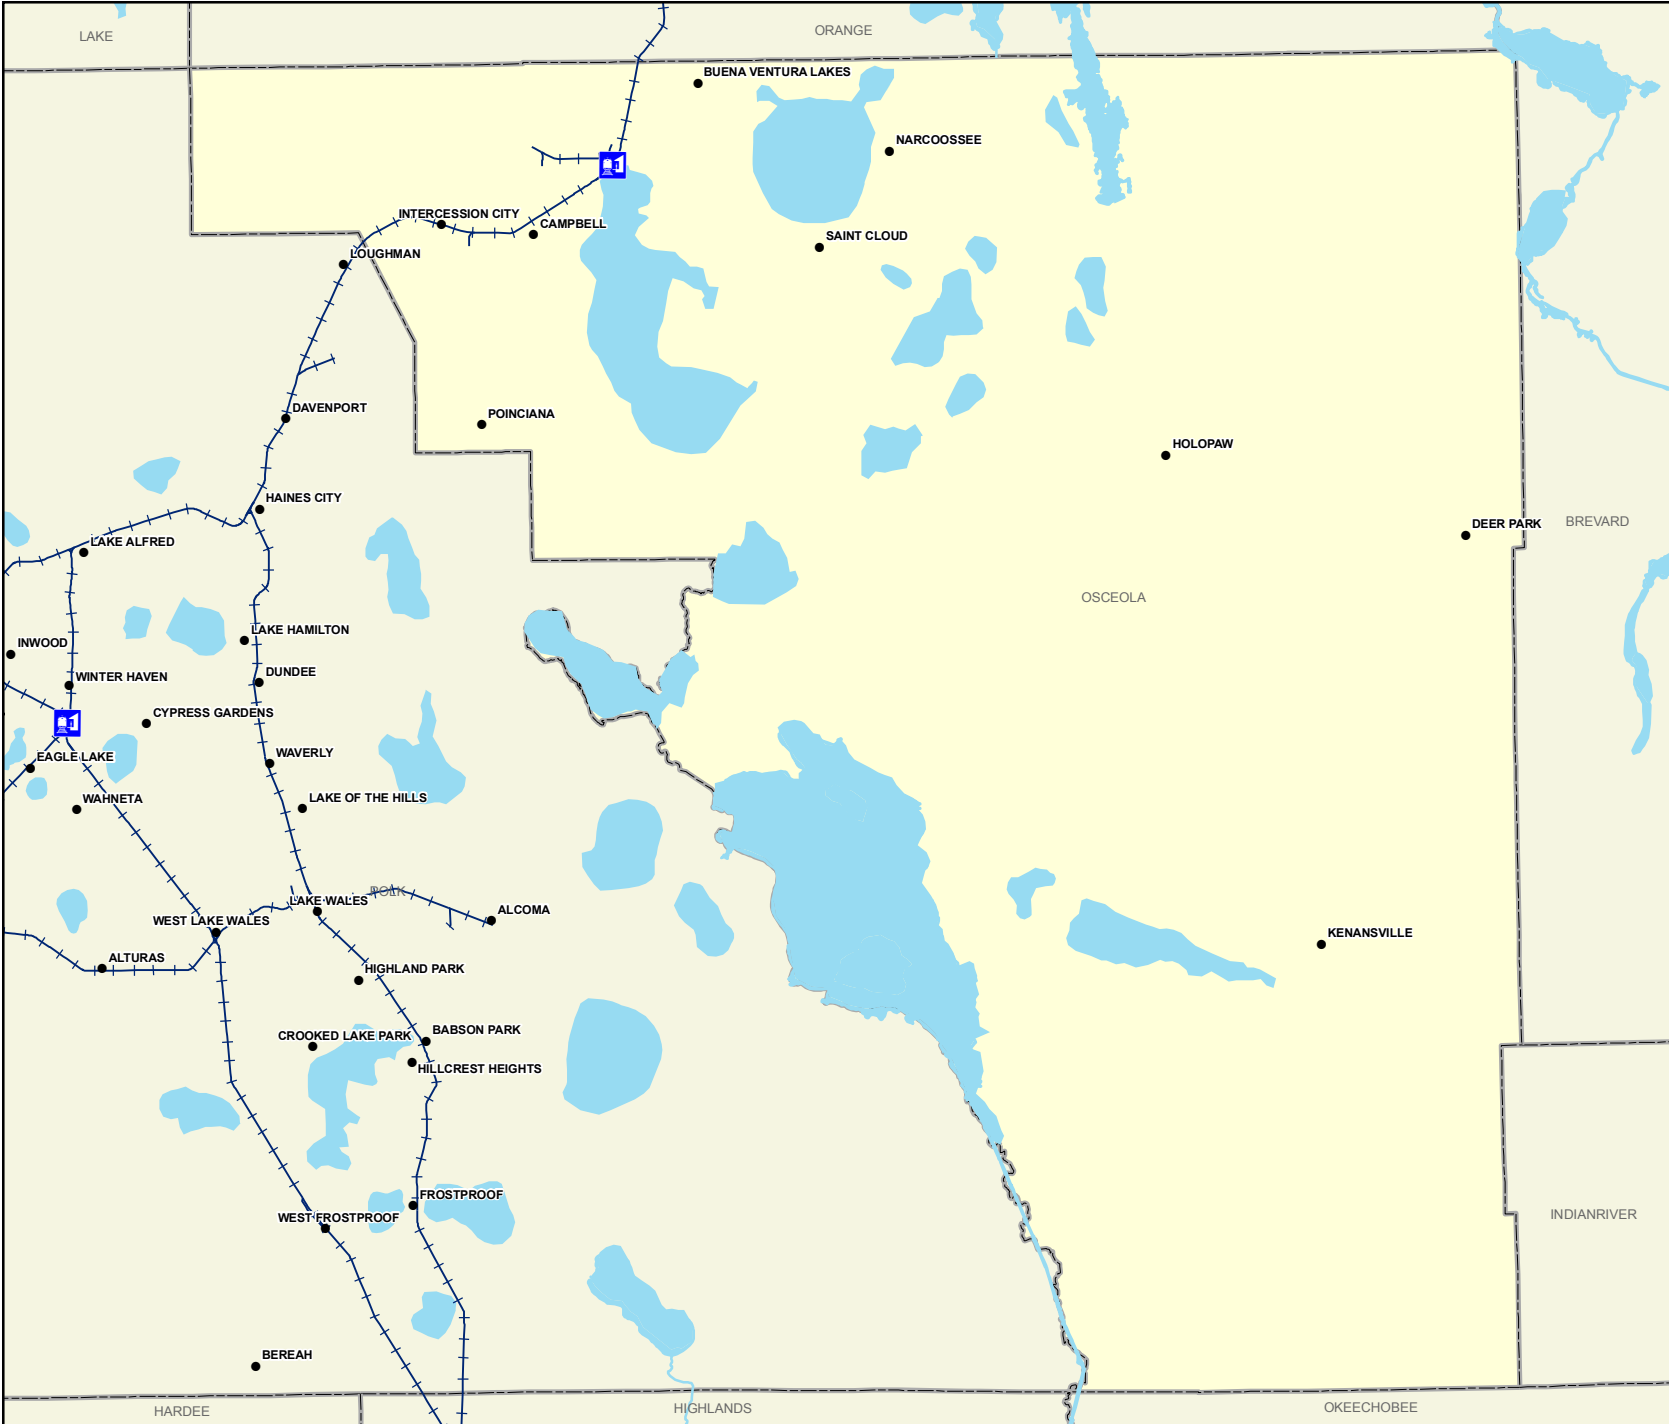

Osceola County Railway Network

Legend

-  Amtrak station
-  Railroad
-  Cities/Towns
-  County Boundary
-  Rivers
-  Lake
-  Swamp or Marsh

Produced in 2009 by the Florida Center for Instructional Technology (FCIT) using data from the Florida Department of Transportation. <http://www.fcit.usf.edu/florida/maps>
 Projection: Albers Conical Equal Area
 Datum: D_North_America_1983_HARN