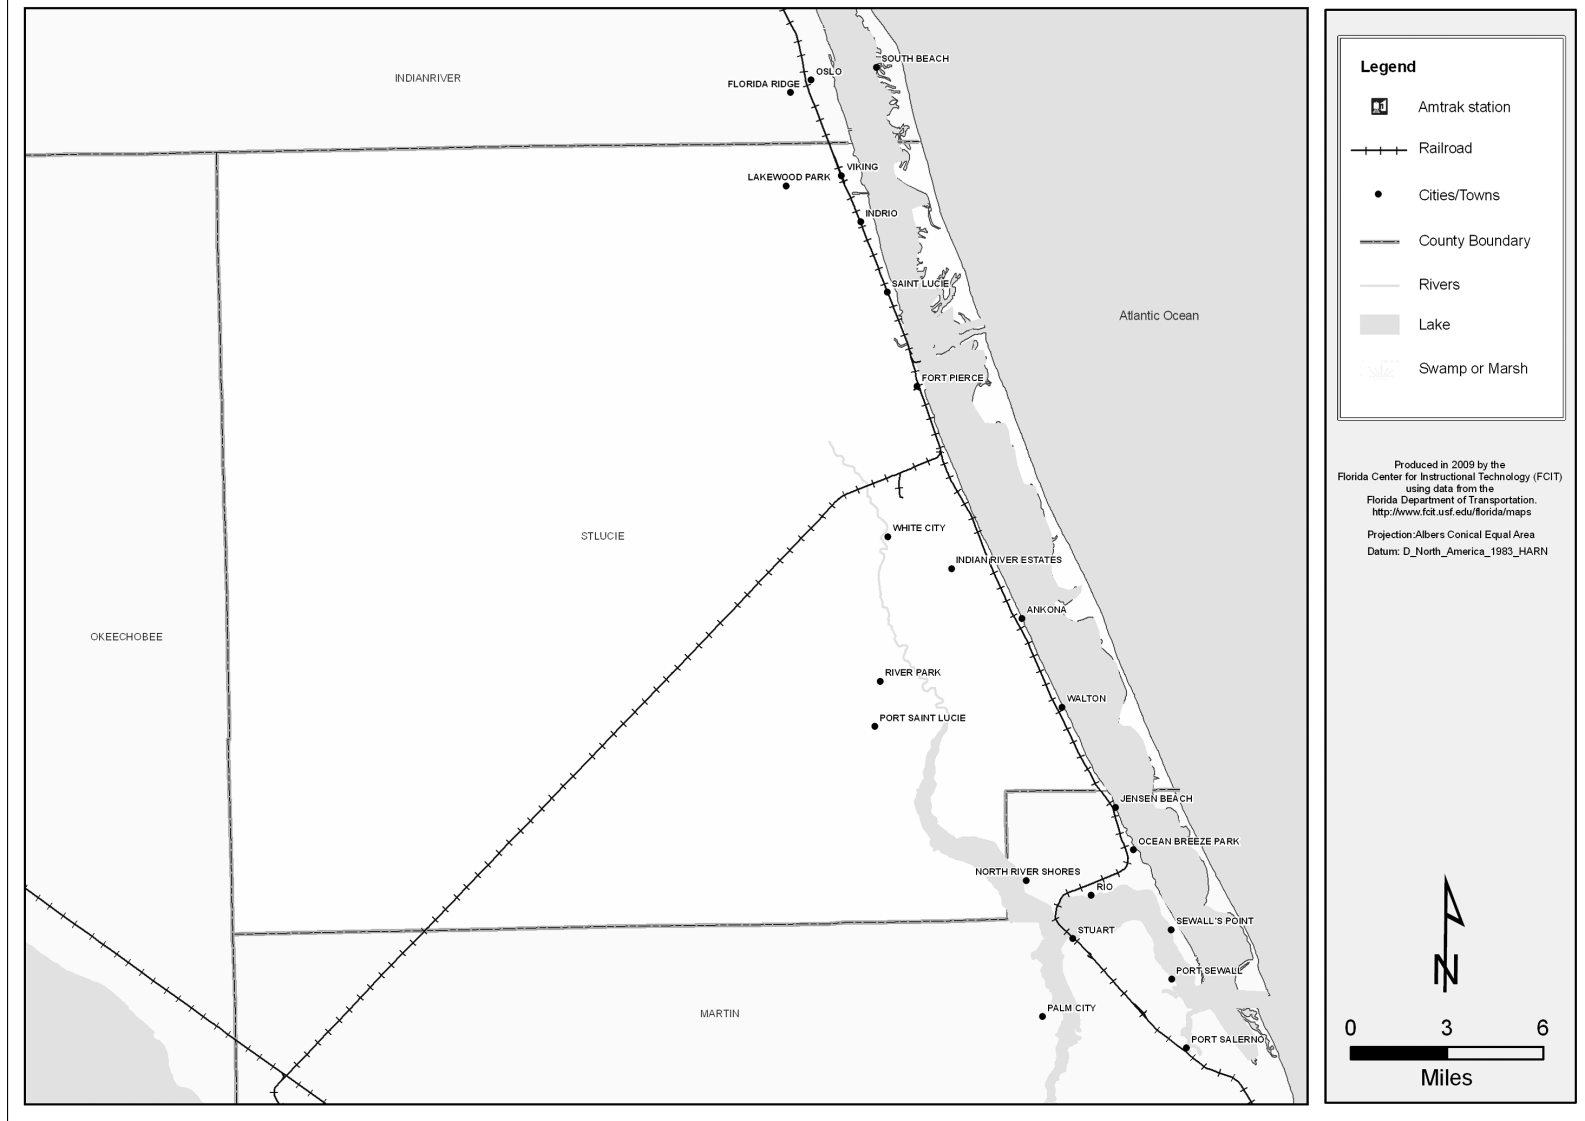

# St Lucie County Railway Network

St. Lucie County Railway Network- Color, 2009