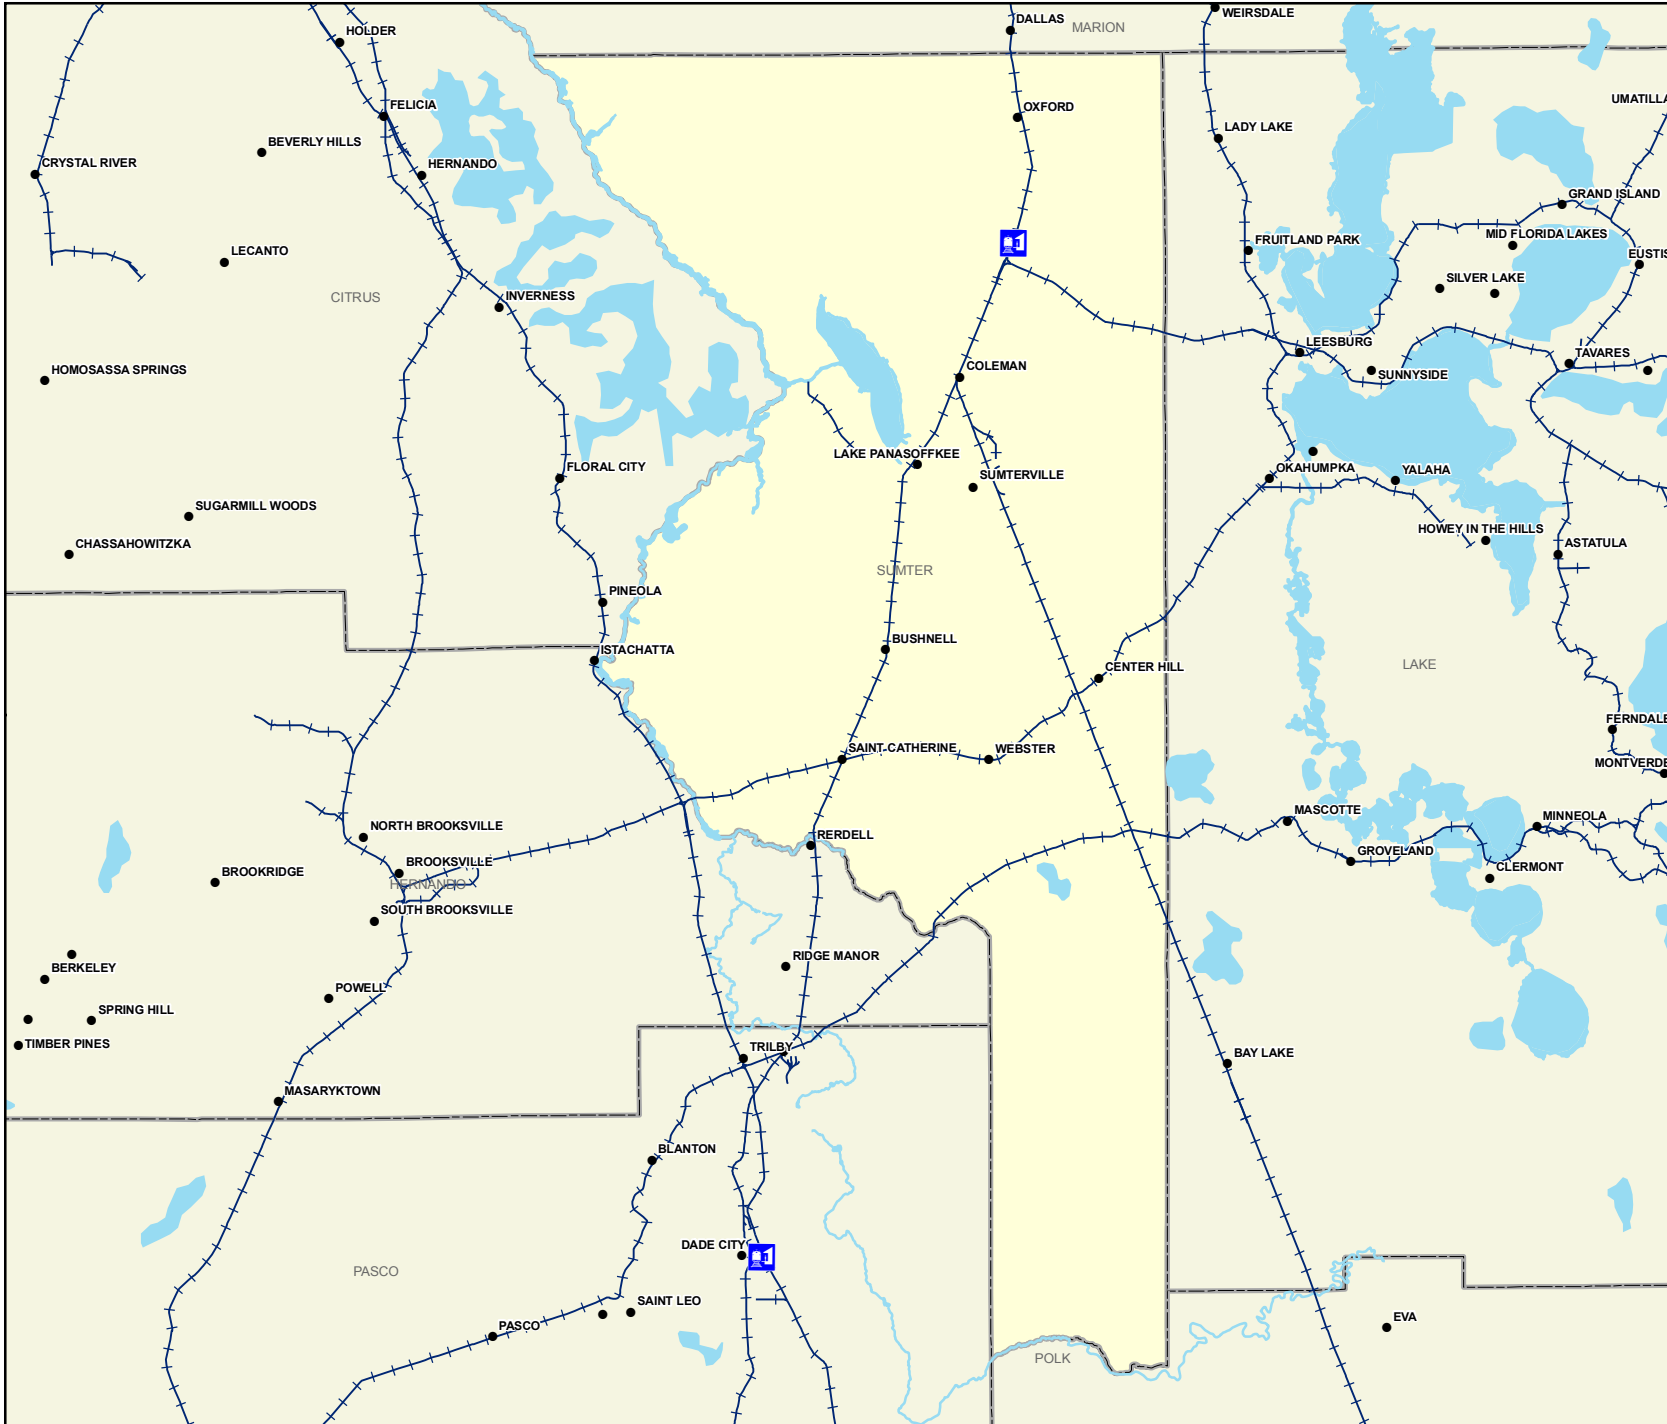

# Sumter County Railway Network

**Legend**

- Amtrak station
- Railroad
- Cities/Towns
- County Boundary
- Rivers
- Lake
- Swamp or Marsh

Produced in 2009 by the Florida Center for Instructional Technology (FCIT) using data from the Florida Department of Transportation. <http://www.fcit.usf.edu/florida/maps>  
 Projection: Albers Conical Equal Area  
 Datum: D\_North\_America\_1983\_HARN

0 4 8  
  
 Miles