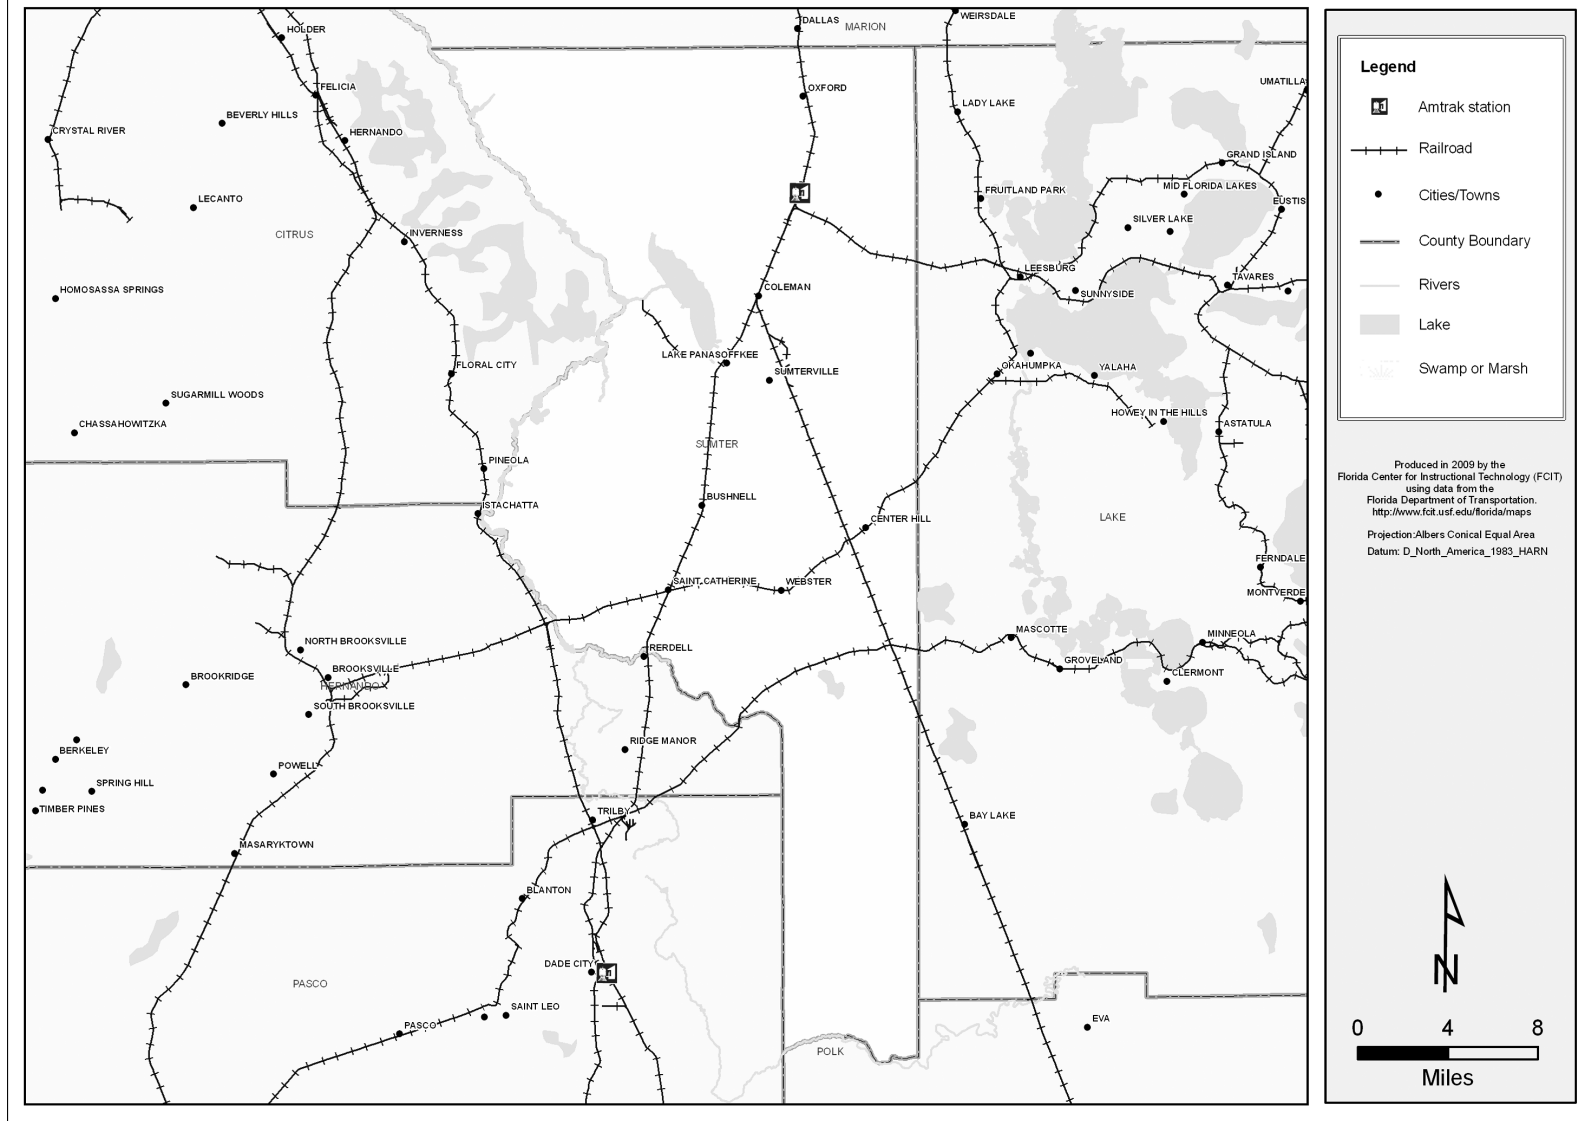

Sumter County Railway Network

Sumter County Railway Network- Color, 2009