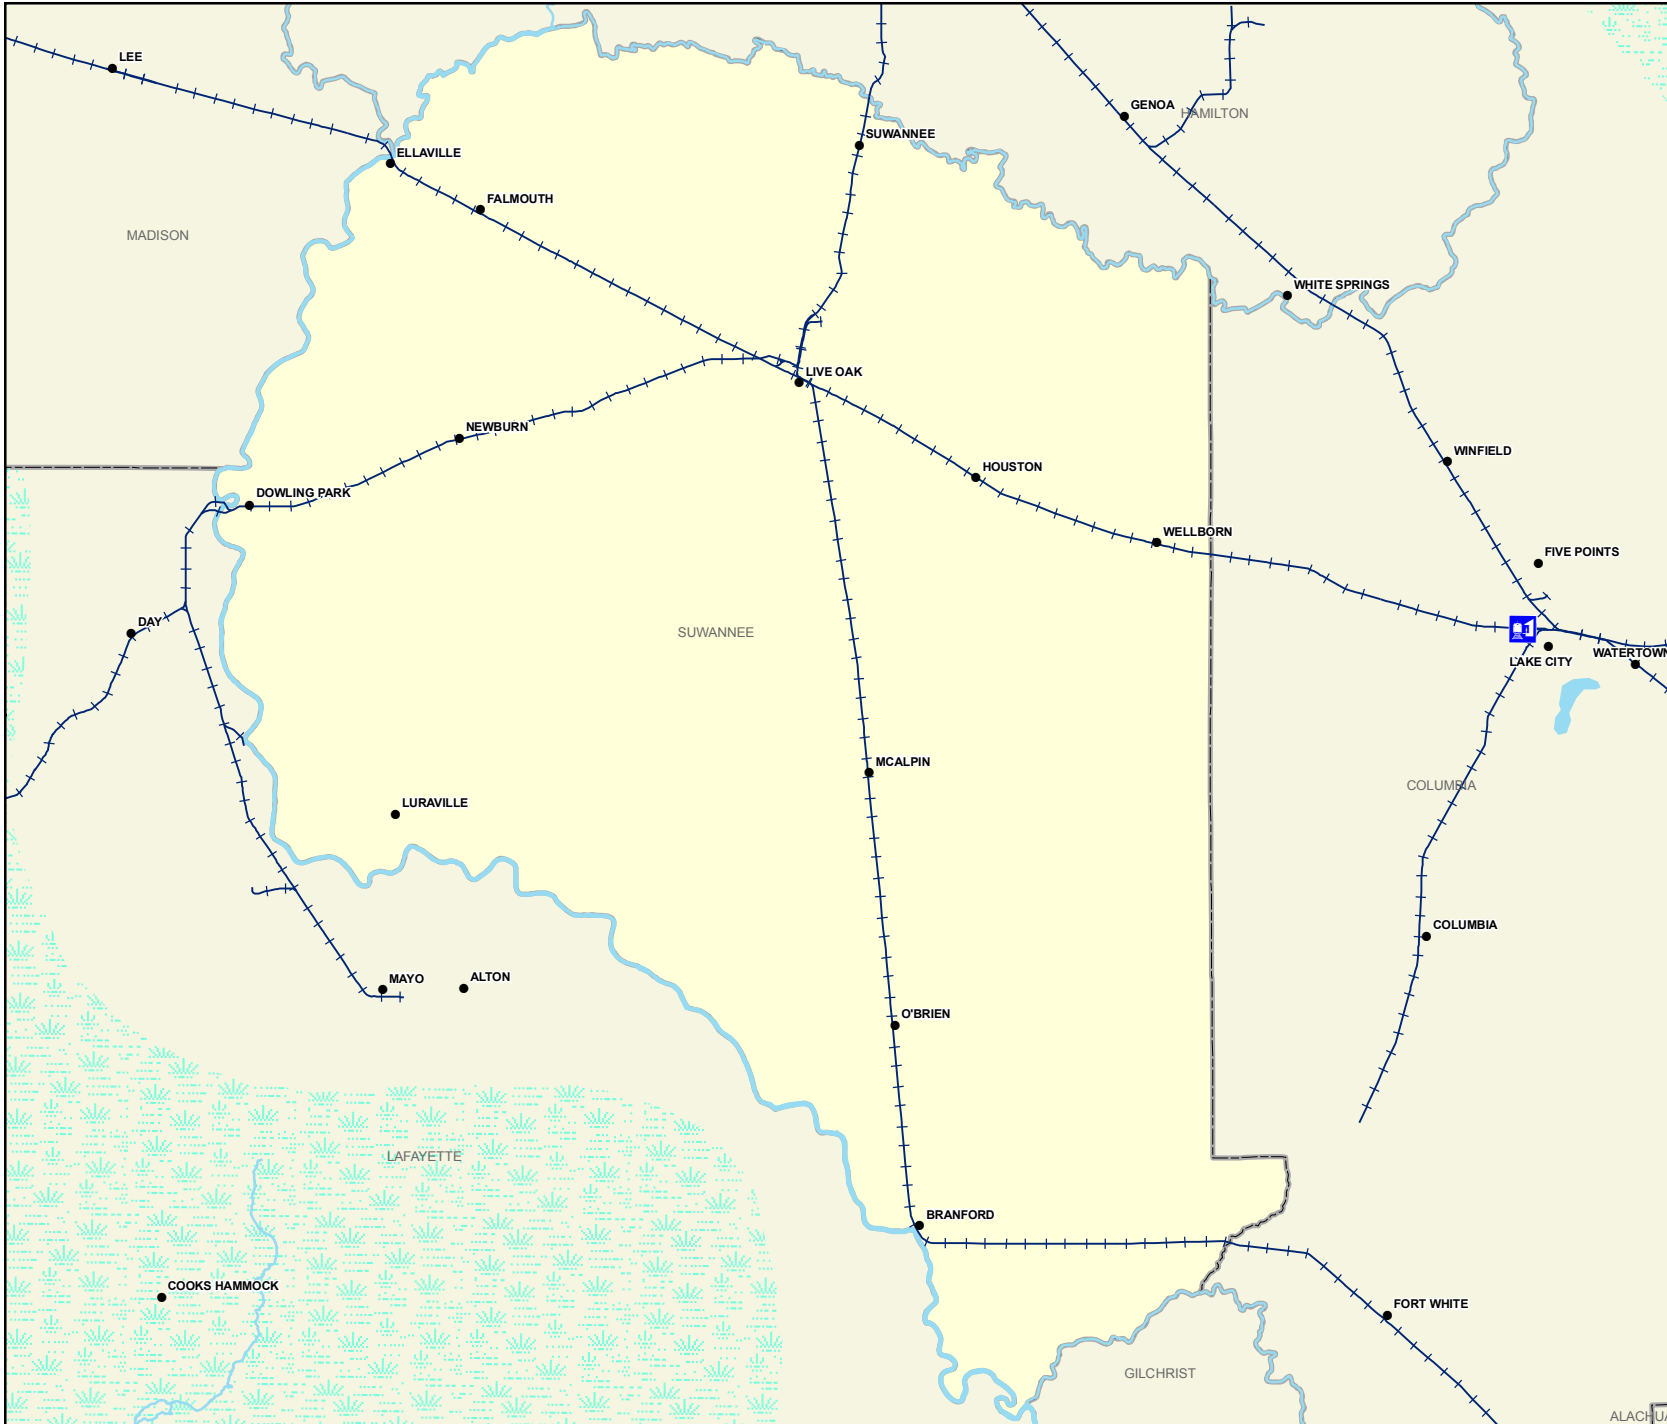

Suwannee County Railway Network

Legend

-  Amtrak station
-  Railroad
-  Cities/Towns
-  County Boundary
-  Rivers
-  Lake
-  Swamp or Marsh

Produced in 2009 by the Florida Center for Instructional Technology (FCIT) using data from the Florida Department of Transportation. <http://www.fcit.usf.edu/florida/maps>
 Projection: Albers Conical Equal Area
 Datum: D_North_America_1983_HARN