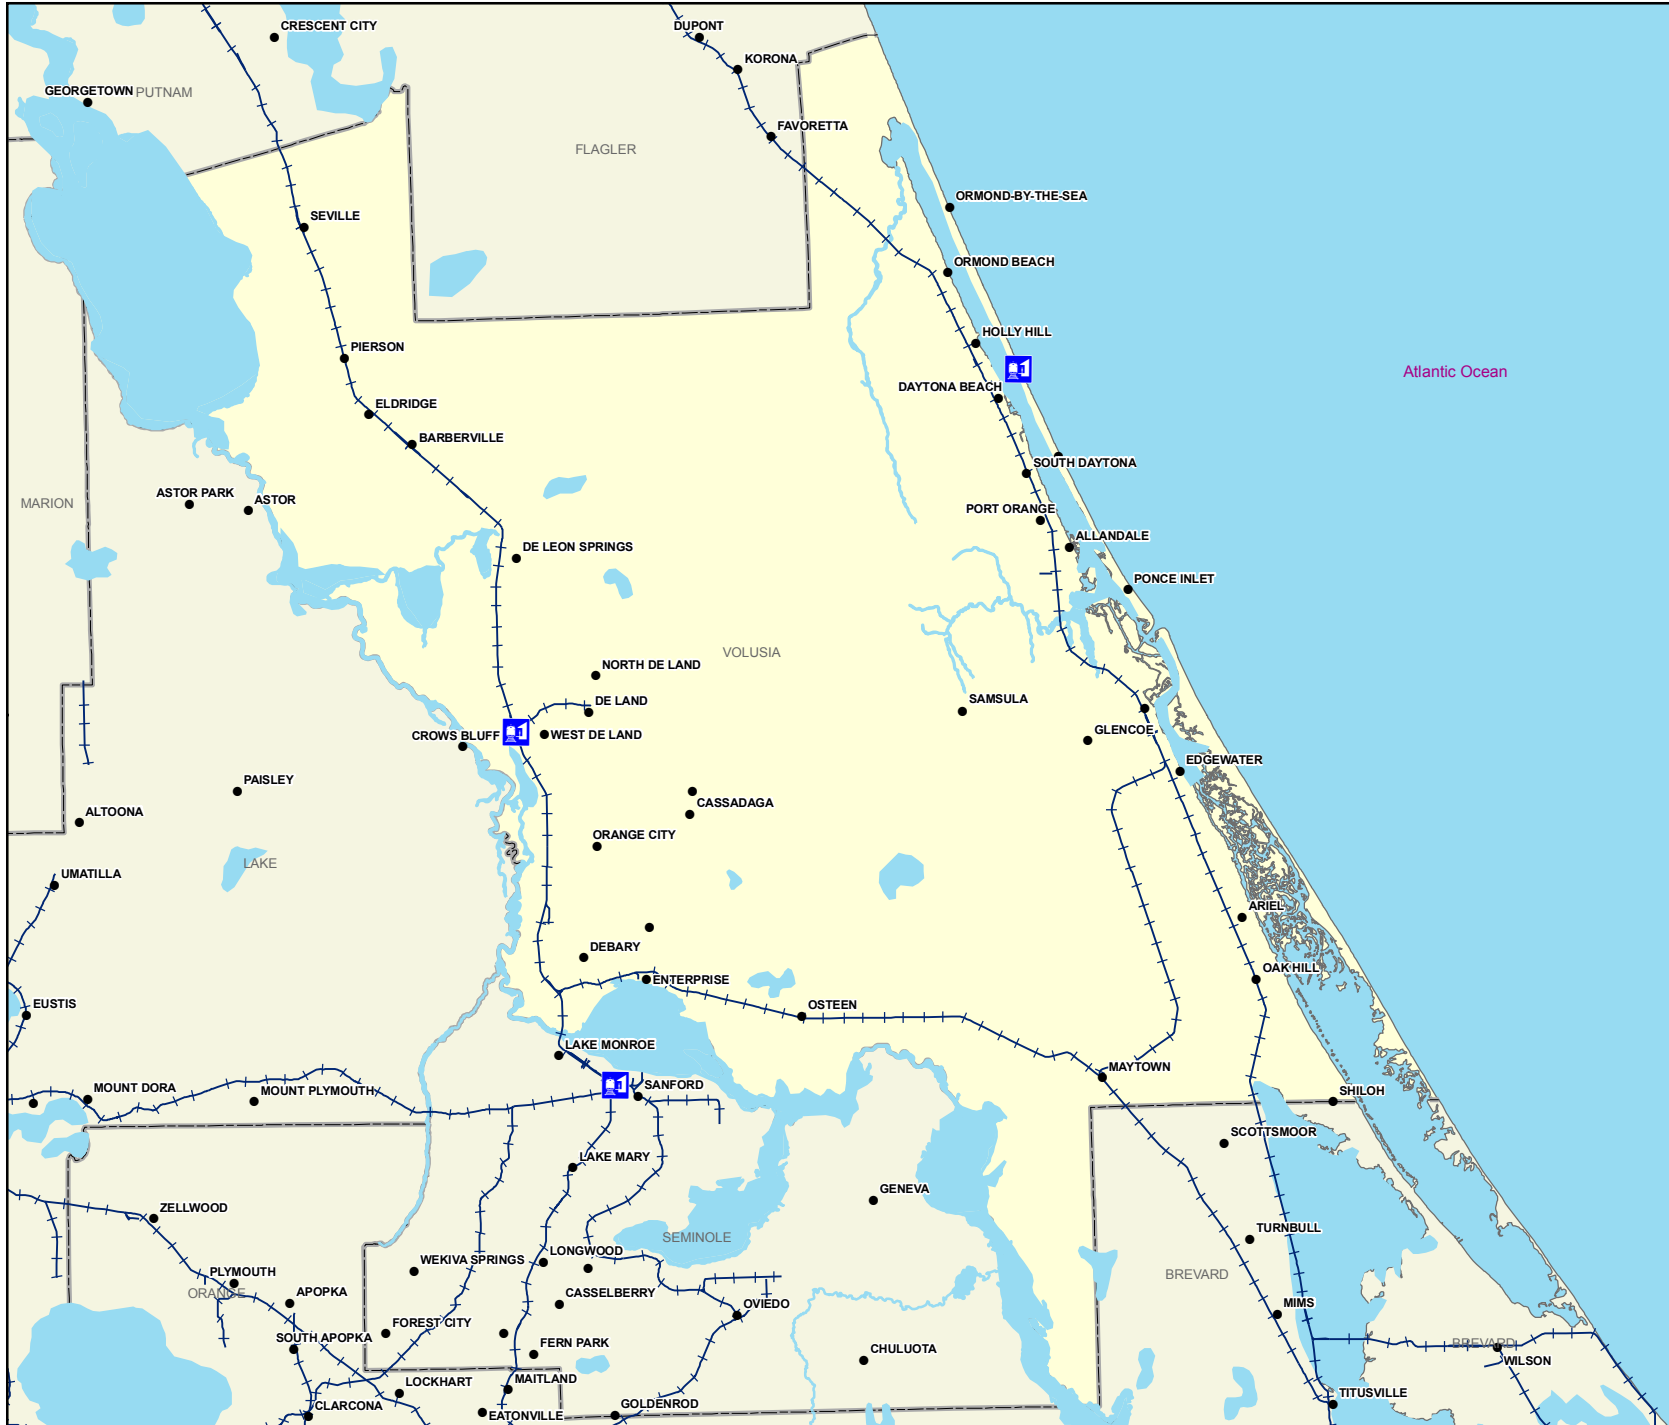

Volusia County Railway Network

Legend

-  Amtrak station
-  Railroad
-  Cities/Towns
-  County Boundary
-  Rivers
-  Lake
-  Swamp or Marsh

Produced in 2009 by the Florida Center for Instructional Technology (FCIT) using data from the Florida Department of Transportation. <http://www.fcit.usf.edu/florida/maps>
 Projection: Albers Conical Equal Area
 Datum: D_North_America_1983_HARN