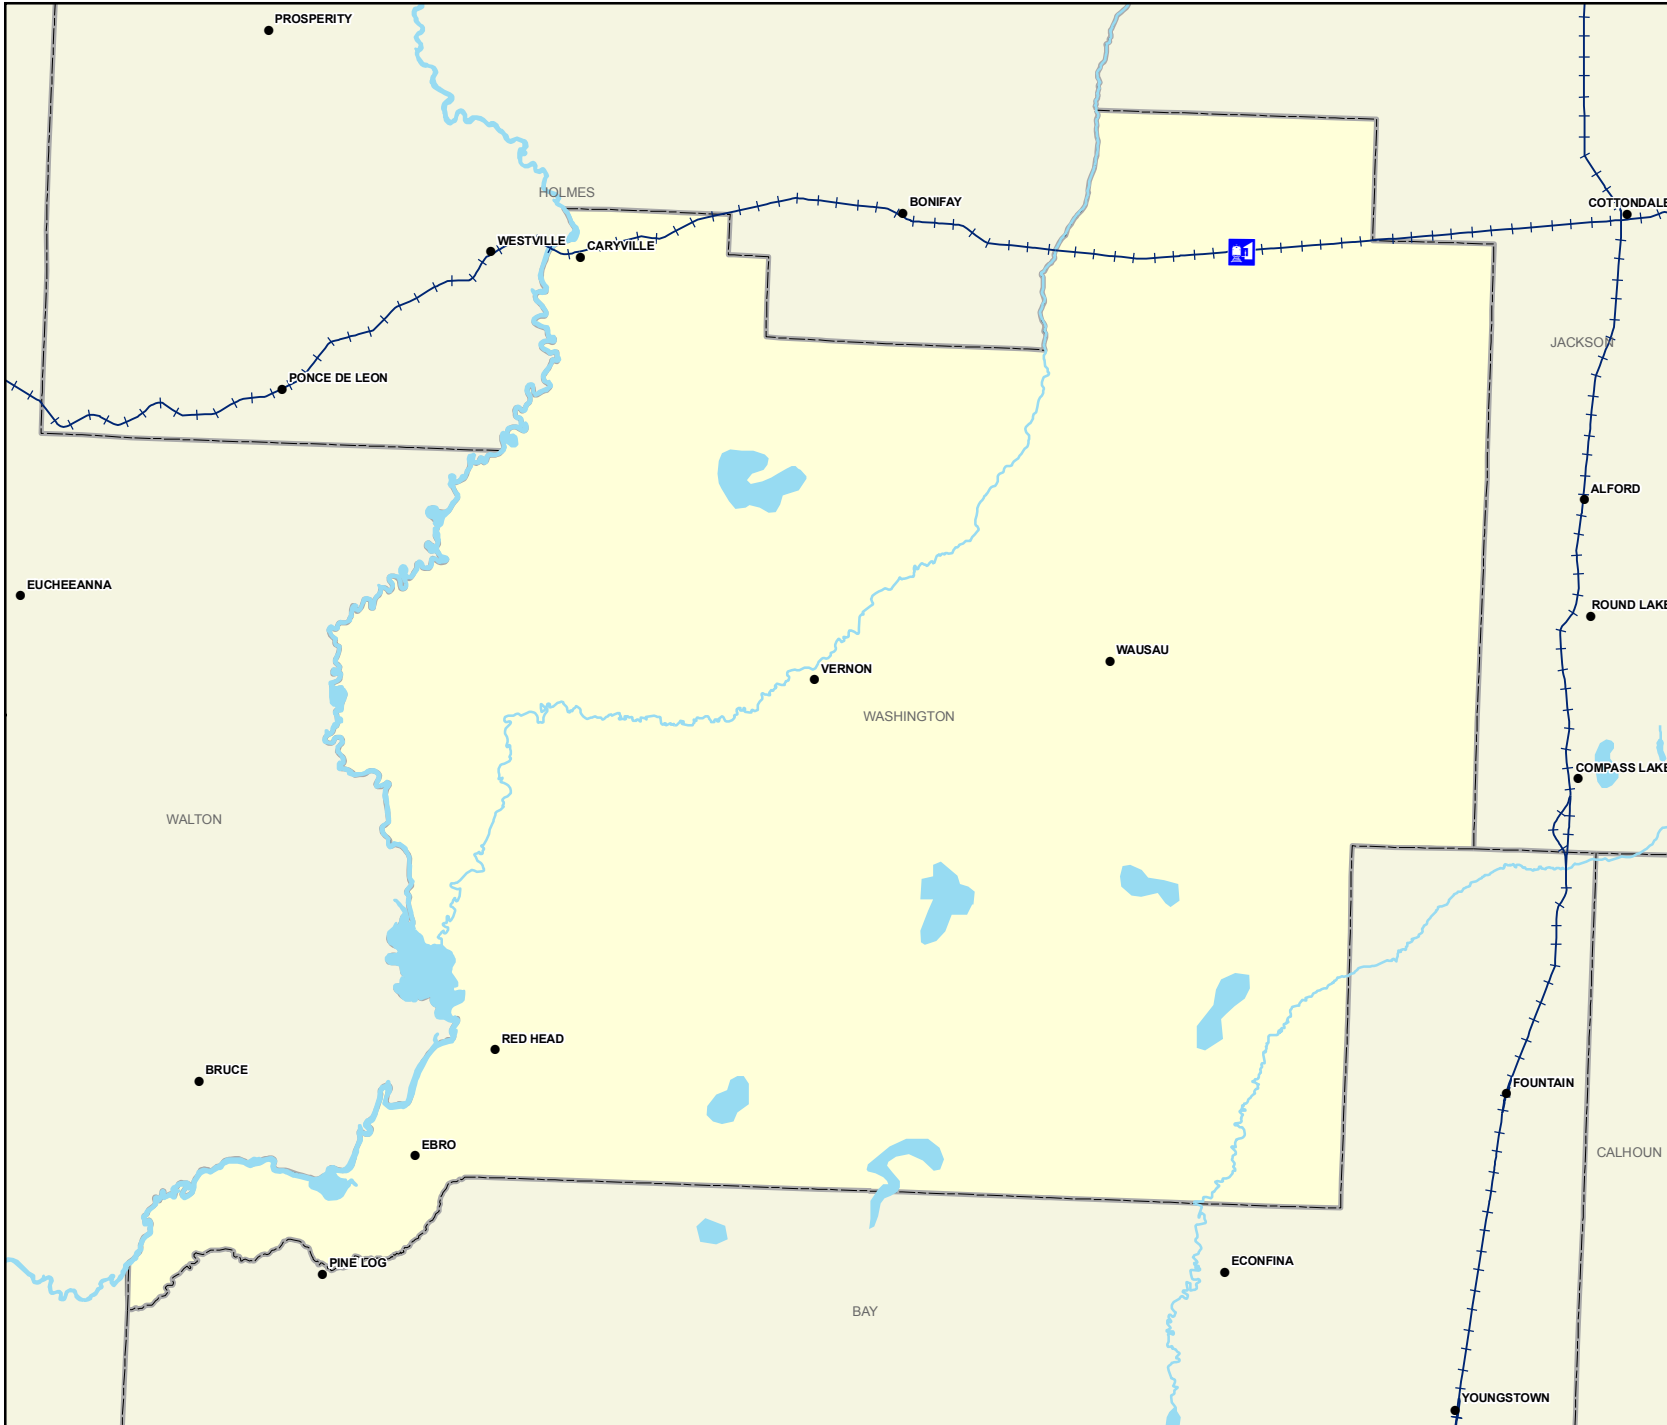

Washington County Railway Network

Legend

-  Amtrak station
-  Railroad
-  Cities/Towns
-  County Boundary
-  Rivers
-  Lake
-  Swamp or Marsh

Produced in 2009 by the Florida Center for Instructional Technology (FCIT) using data from the Florida Department of Transportation. <http://www.fcit.usf.edu/florida/maps>
 Projection: Albers Conical Equal Area
 Datum: D_North_America_1983_HARN