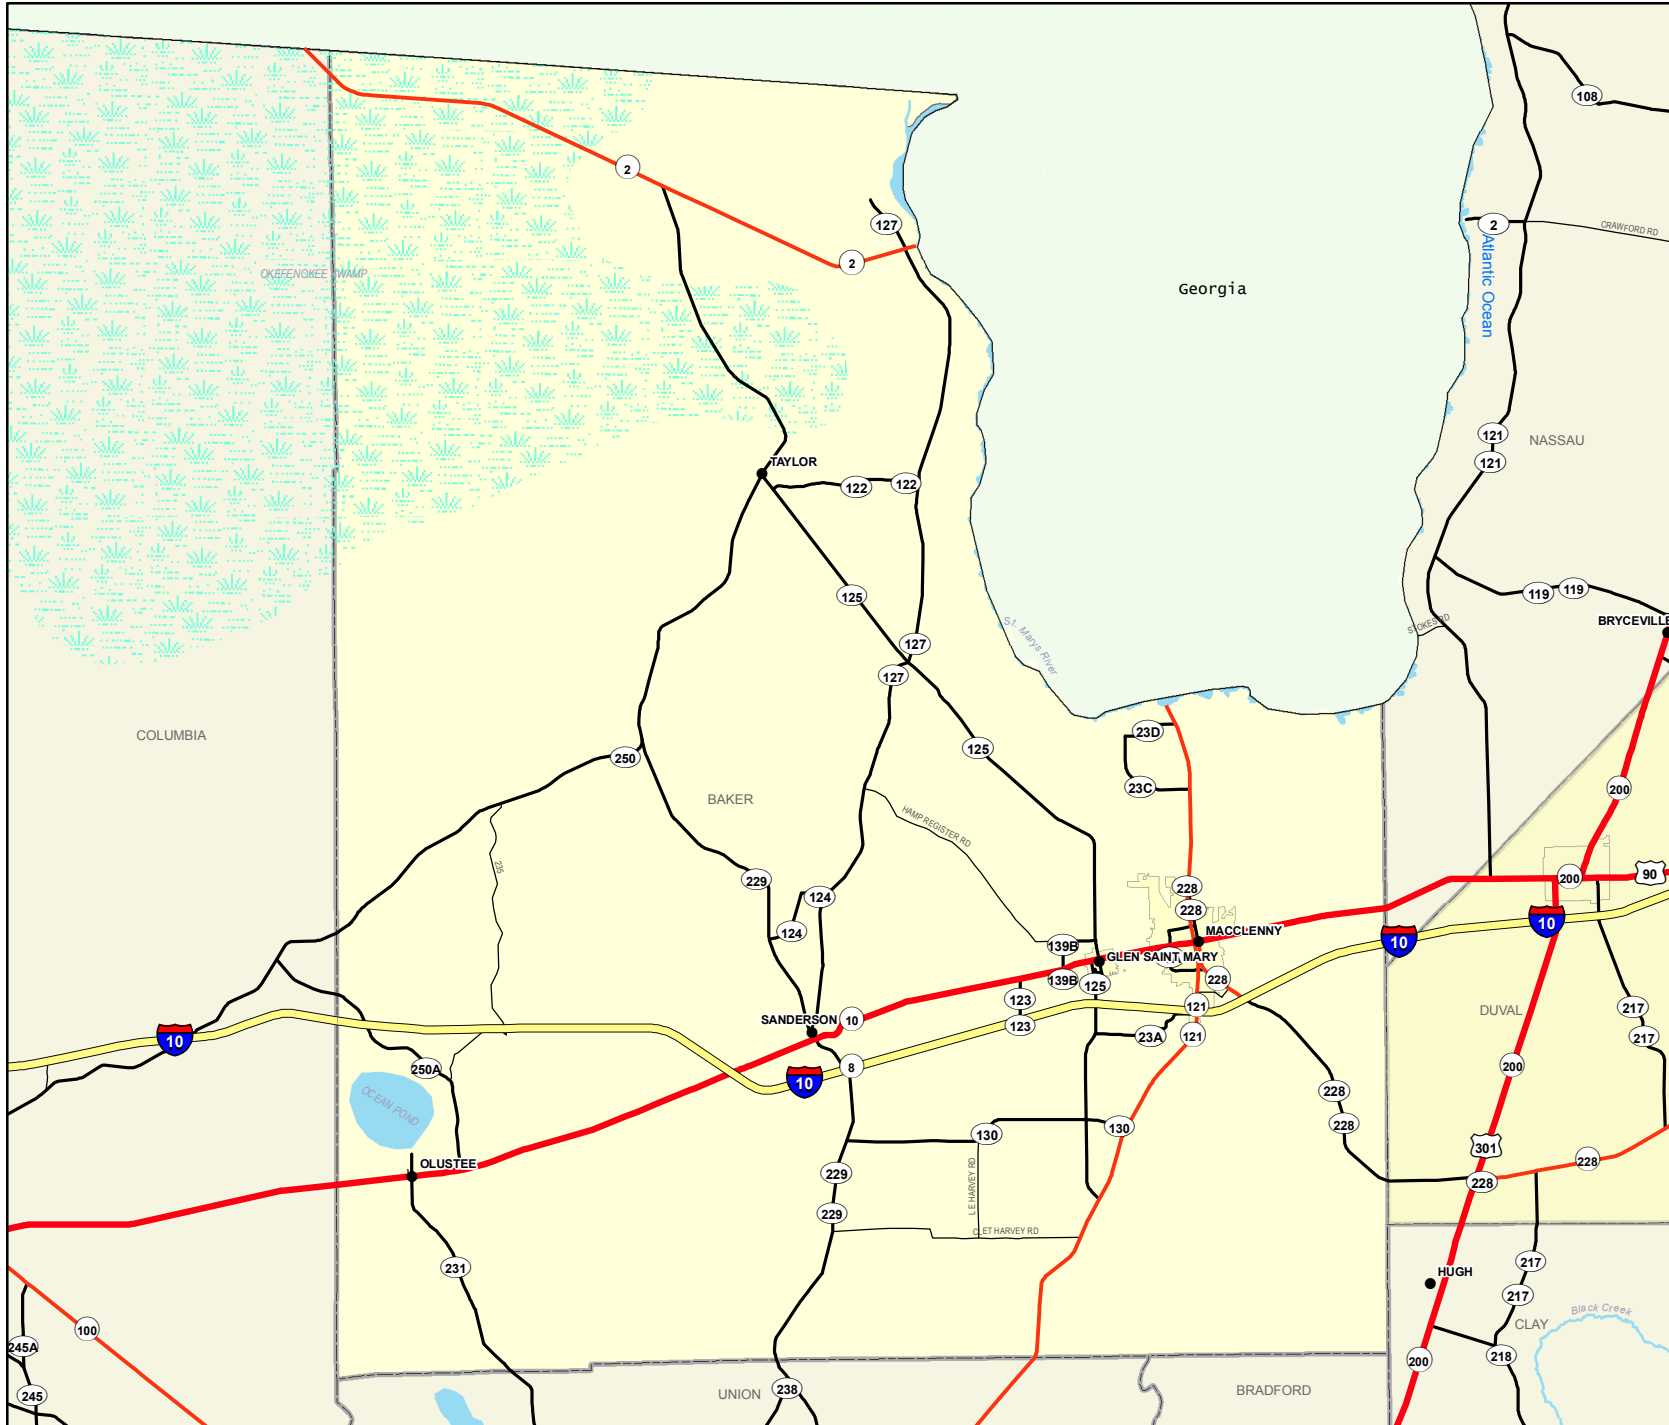

Baker County Transportation Network

Legend

- Interstates
- Toll Roads
- US Roads
- State Roads
- County Roads
- Minor Roads
- Cities/Towns
- Urban Areas
- County Boundary
- Rivers
- Lake
- Swamp or Marsh

Produced in 2009 by the Florida Center for Instructional Technology (FCIT) using data from the Florida Department of Transportation.

Projection: Albers Conical Equal Area

N

0 3 6
Miles