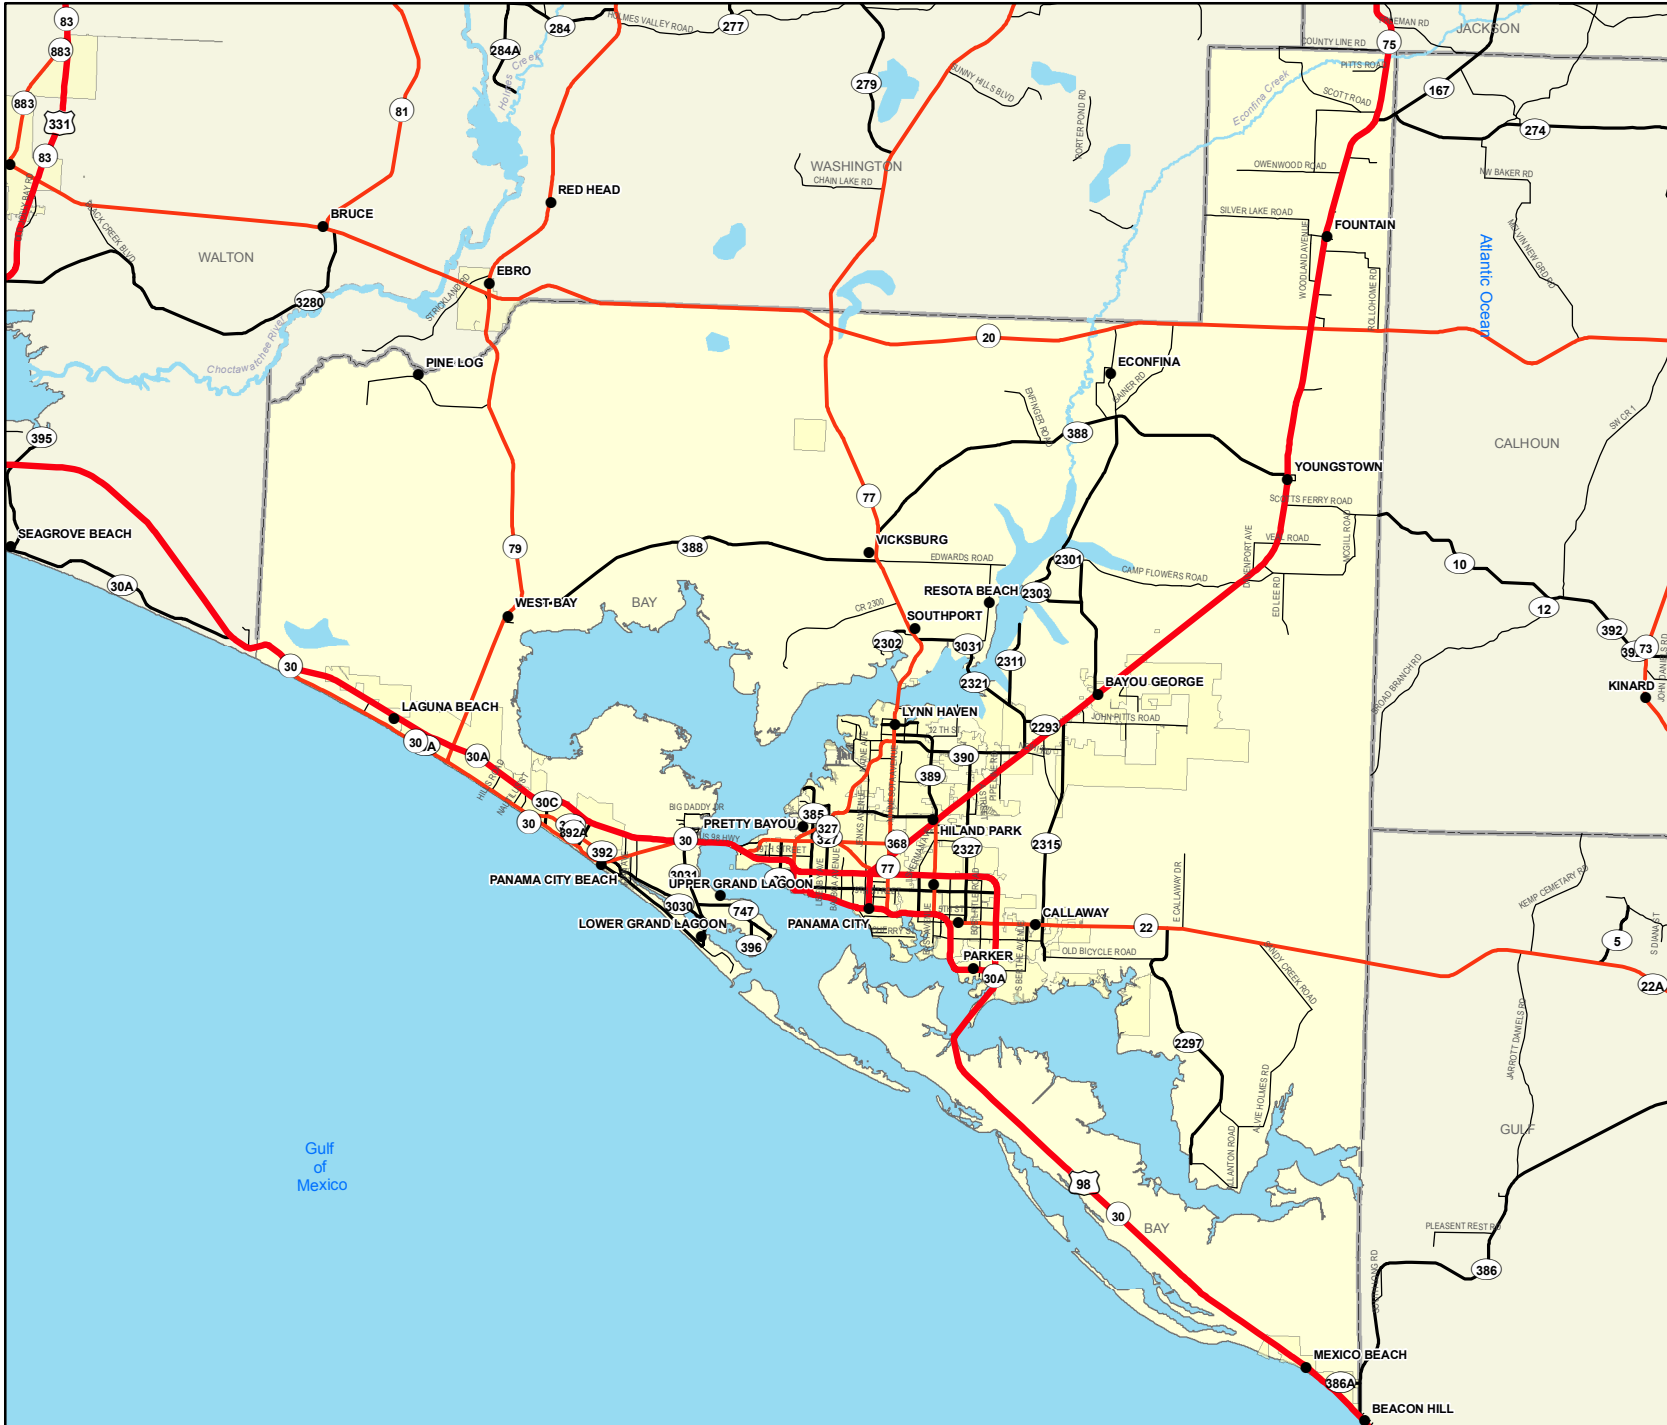

Bay County Transportation Network

Legend

- Interstates
- Toll Roads
- US Roads
- State Roads
- County Roads
- Minor Roads
- Cities/Towns
- Urban Areas
- County Boundary
- Rivers
- Lake
- Swamp or Marsh

Produced in 2009 by the Florida Center for Instructional Technology (FCIT) using data from the Florida Department of Transportation.

Projection: Albers Conical Equal Area

N

0 4 8

Miles