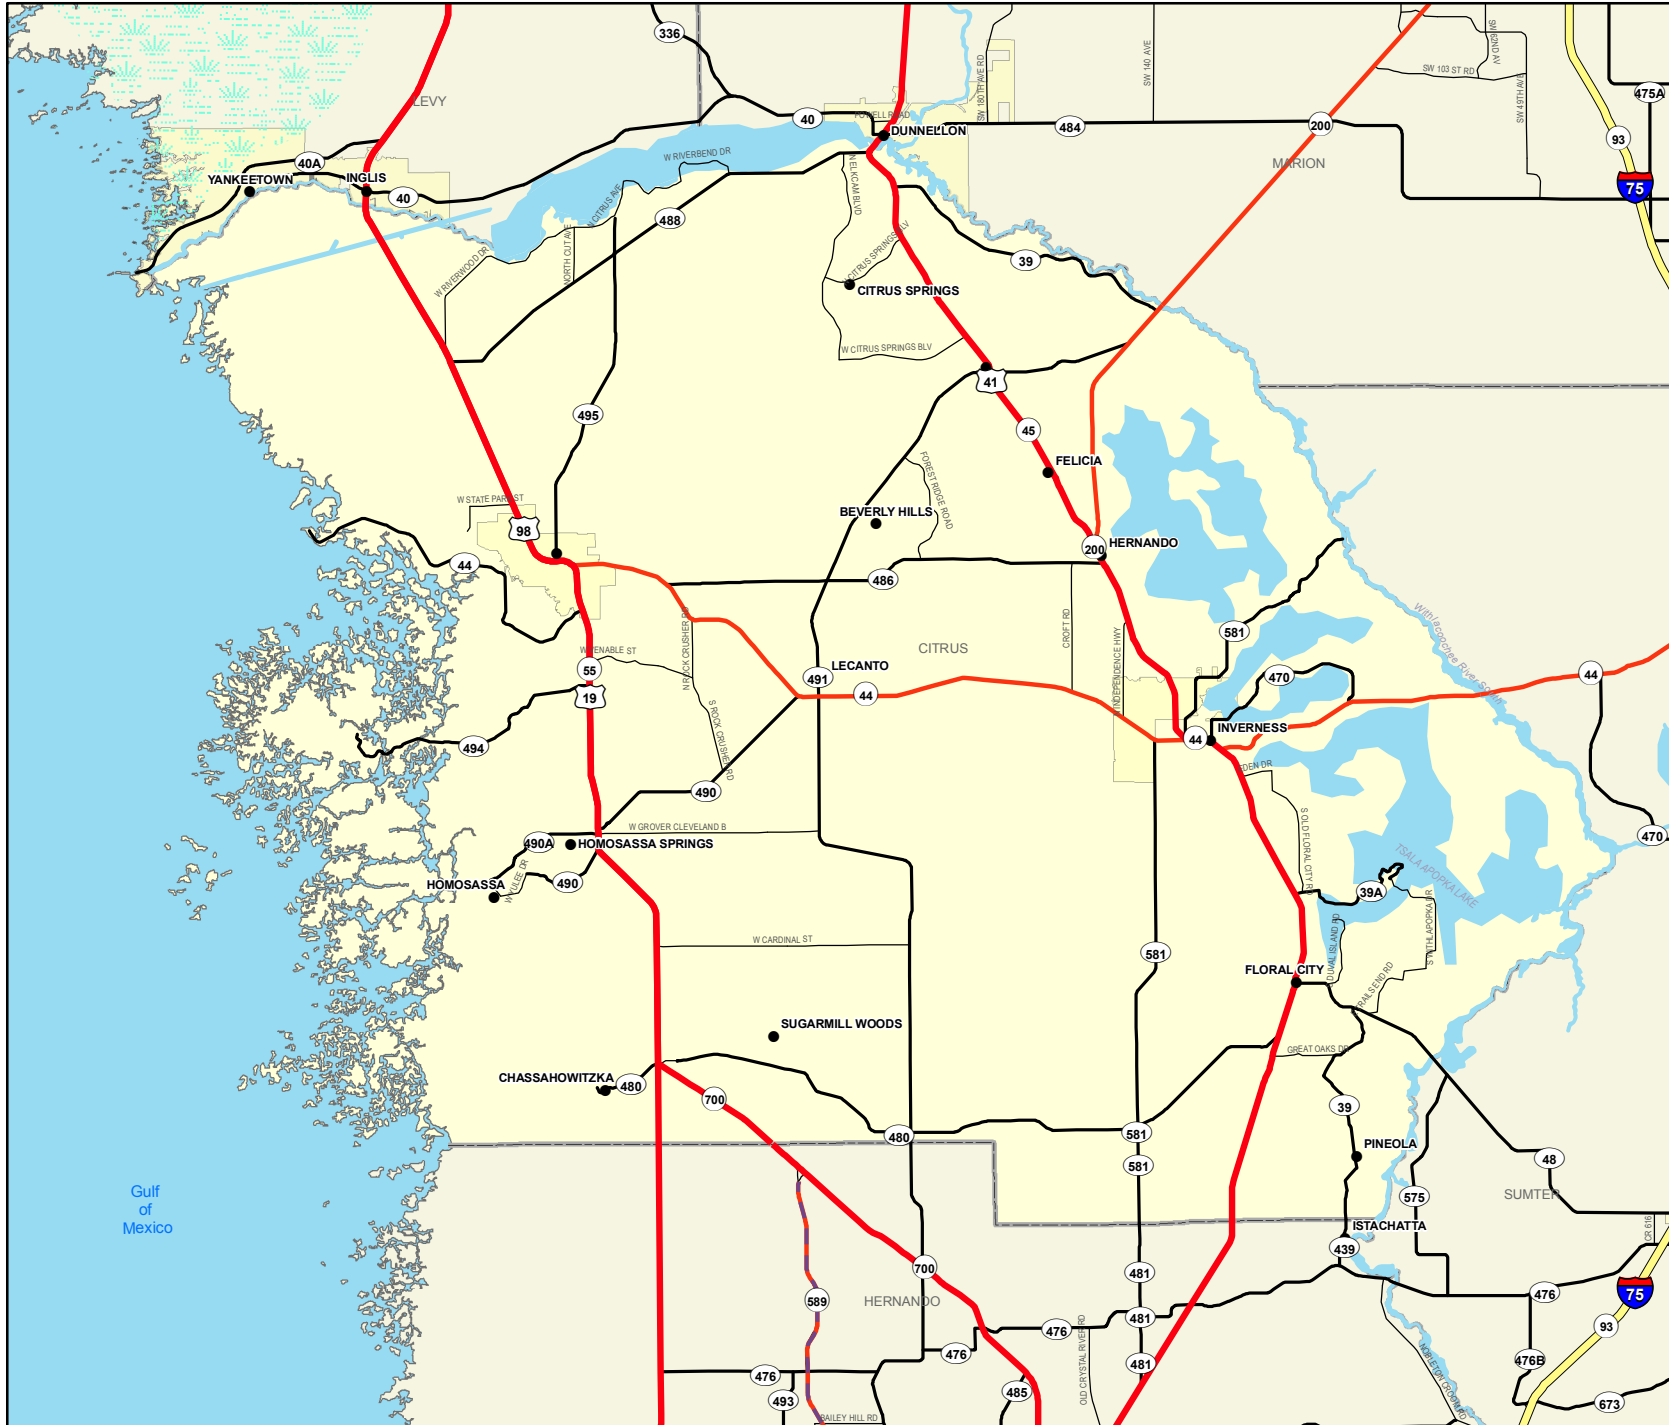

# Citrus County Transportation Network

**Legend**

- Interstates
- Toll Roads
- US Roads
- State Roads
- County Roads
- Minor Roads
- Cities/Towns
- Urban Areas
- County Boundary
- Rivers
- Lake
- Swamp or Marsh

Produced in 2009 by the Florida Center for Instructional Technology (FCIT) using data from the Florida Department of Transportation.

Projection: Albers Conical Equal Area