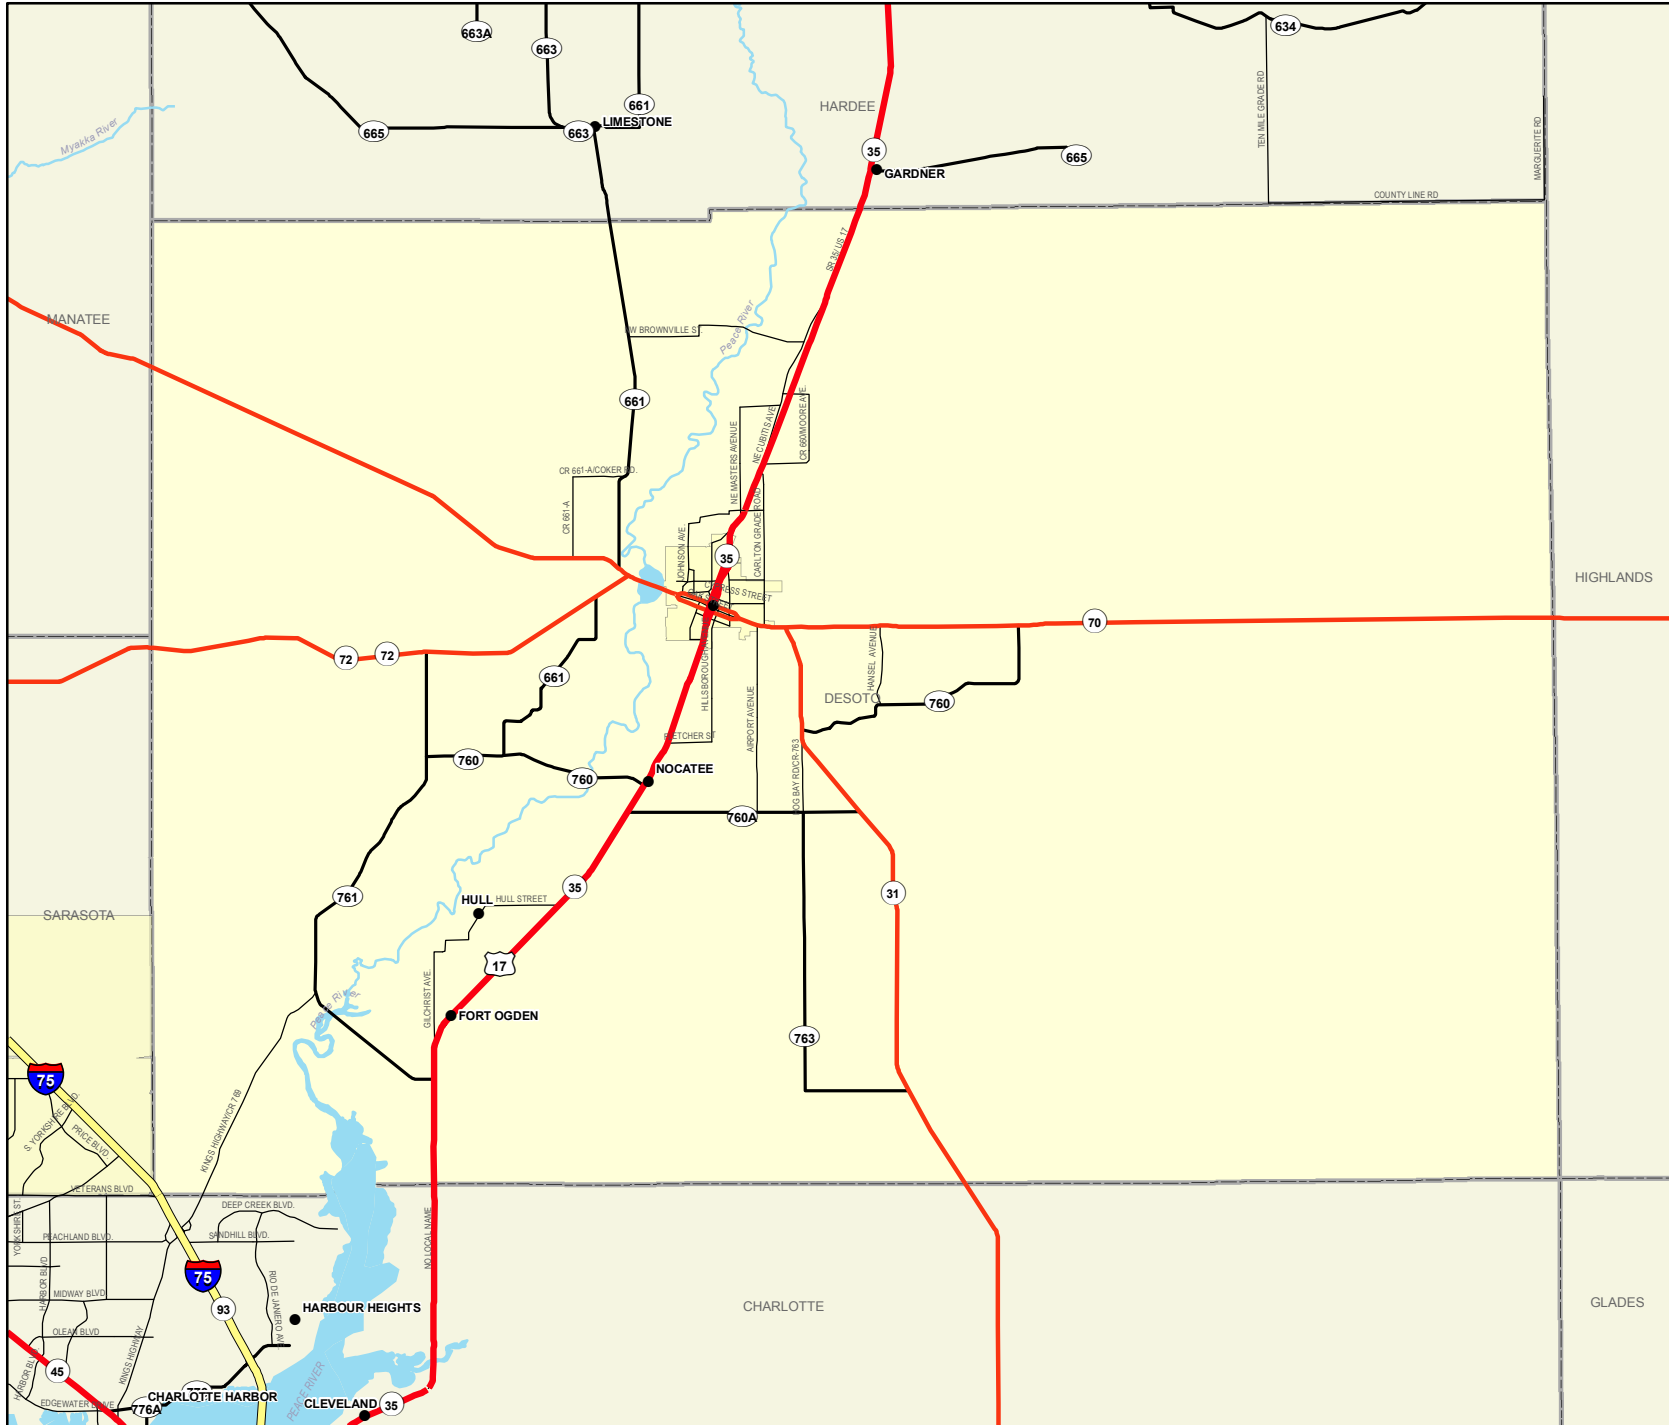

# DeSoto County Transportation Network

**Legend**

- Interstates
- Toll Roads
- US Roads
- State Roads
- County Roads
- Minor Roads
- Cities/Towns
- Urban Areas
- County Boundary
- Rivers
- Lake
- Swamp or Marsh

Produced in 2009 by the Florida Center for Instructional Technology (FCIT) using data from the Florida Department of Transportation.

Projection: Albers Conical Equal Area