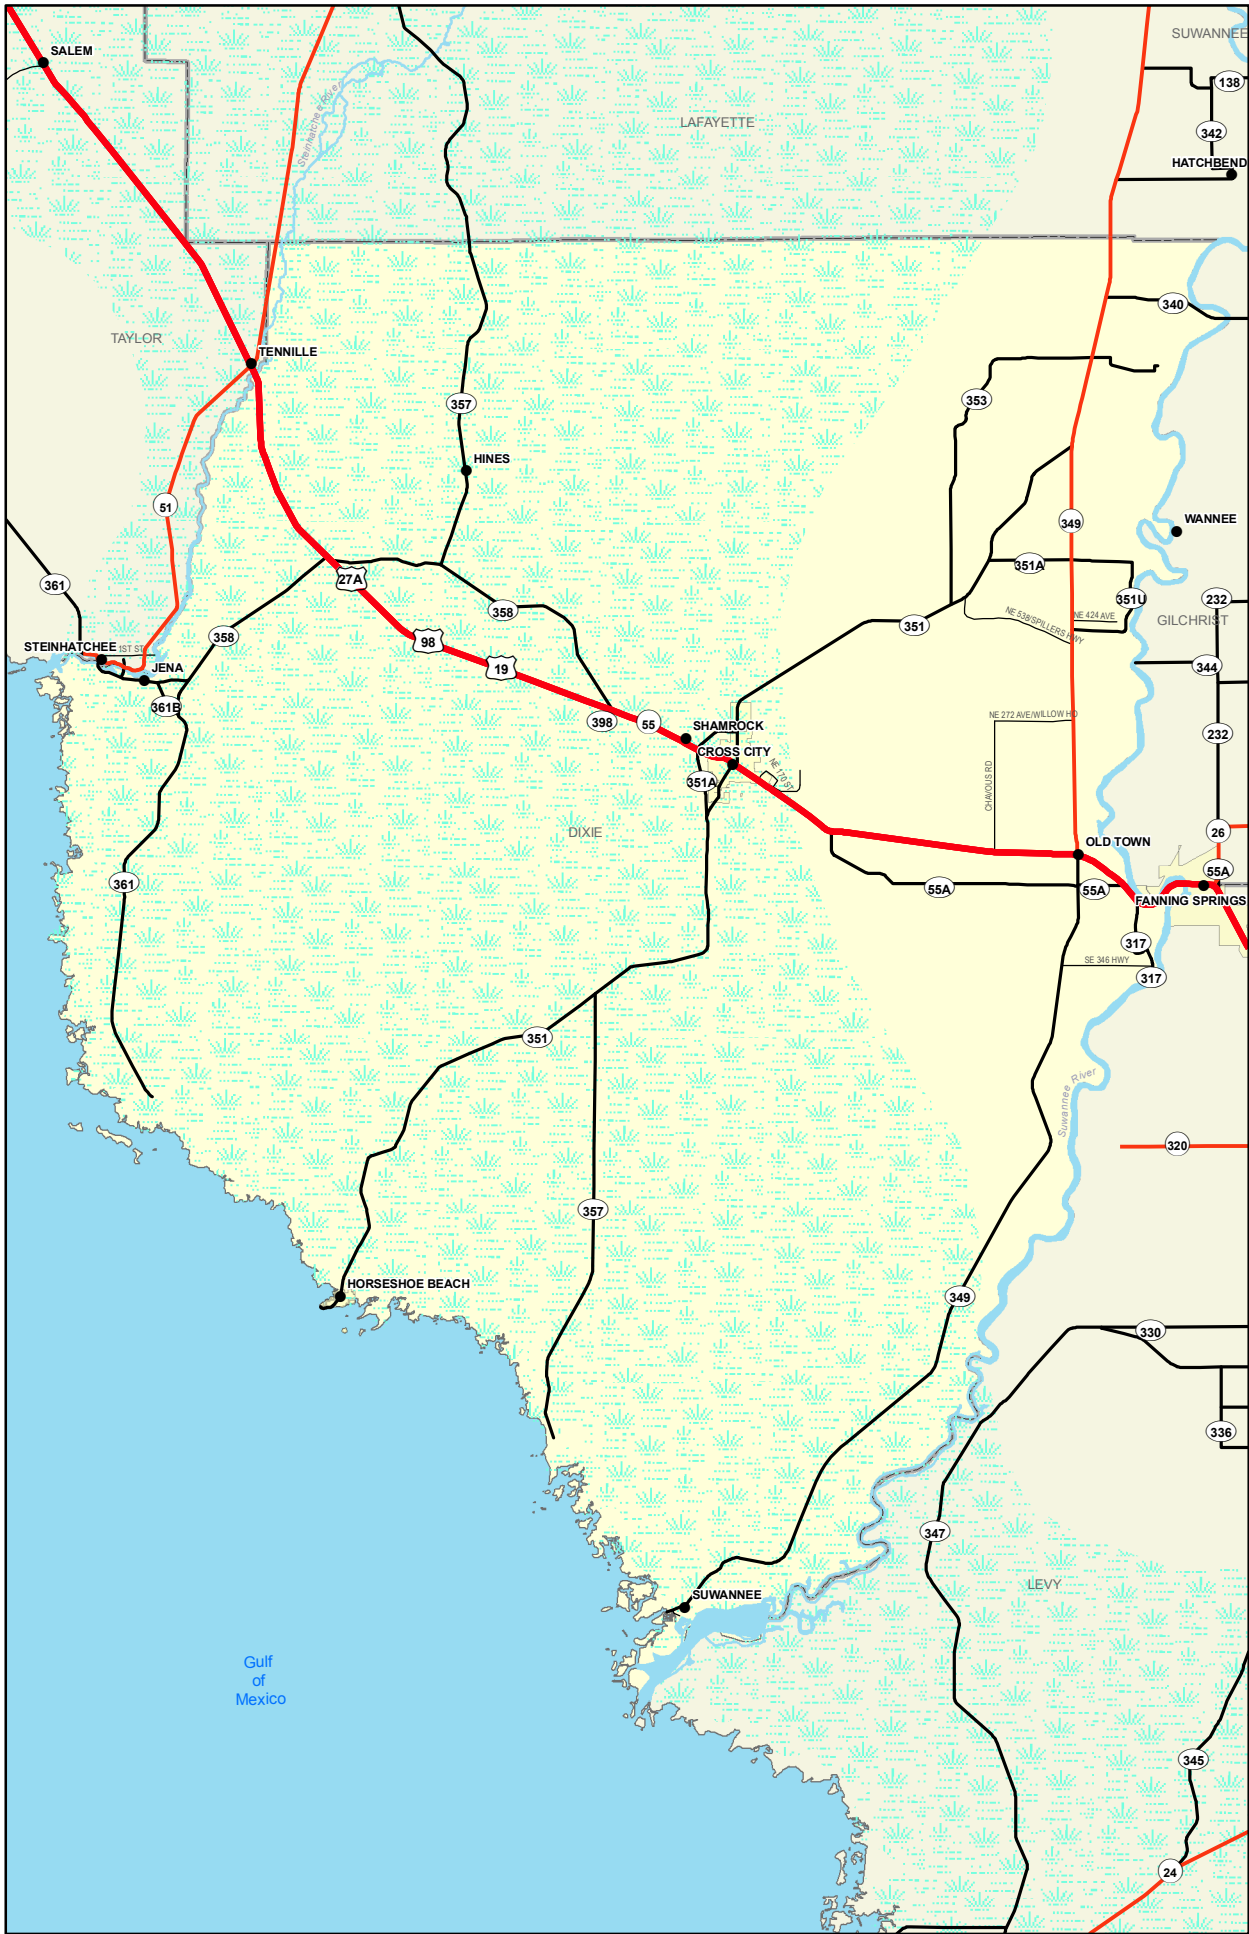

Dixie County Transportation Network

Legend

- Interstates
- Toll Roads
- US Roads
- State Roads
- County Roads
- Minor Roads
- Cities/Towns
- Urban Areas
- County Boundary
- Rivers
- Lake
- Swamp or Marsh

Produced in 2009 by the
 Florida Center for
 Instructional Technology (FCIT)
 using data from the
 Florida Department of Transportation.

Projection: Albers Conical Equal Area