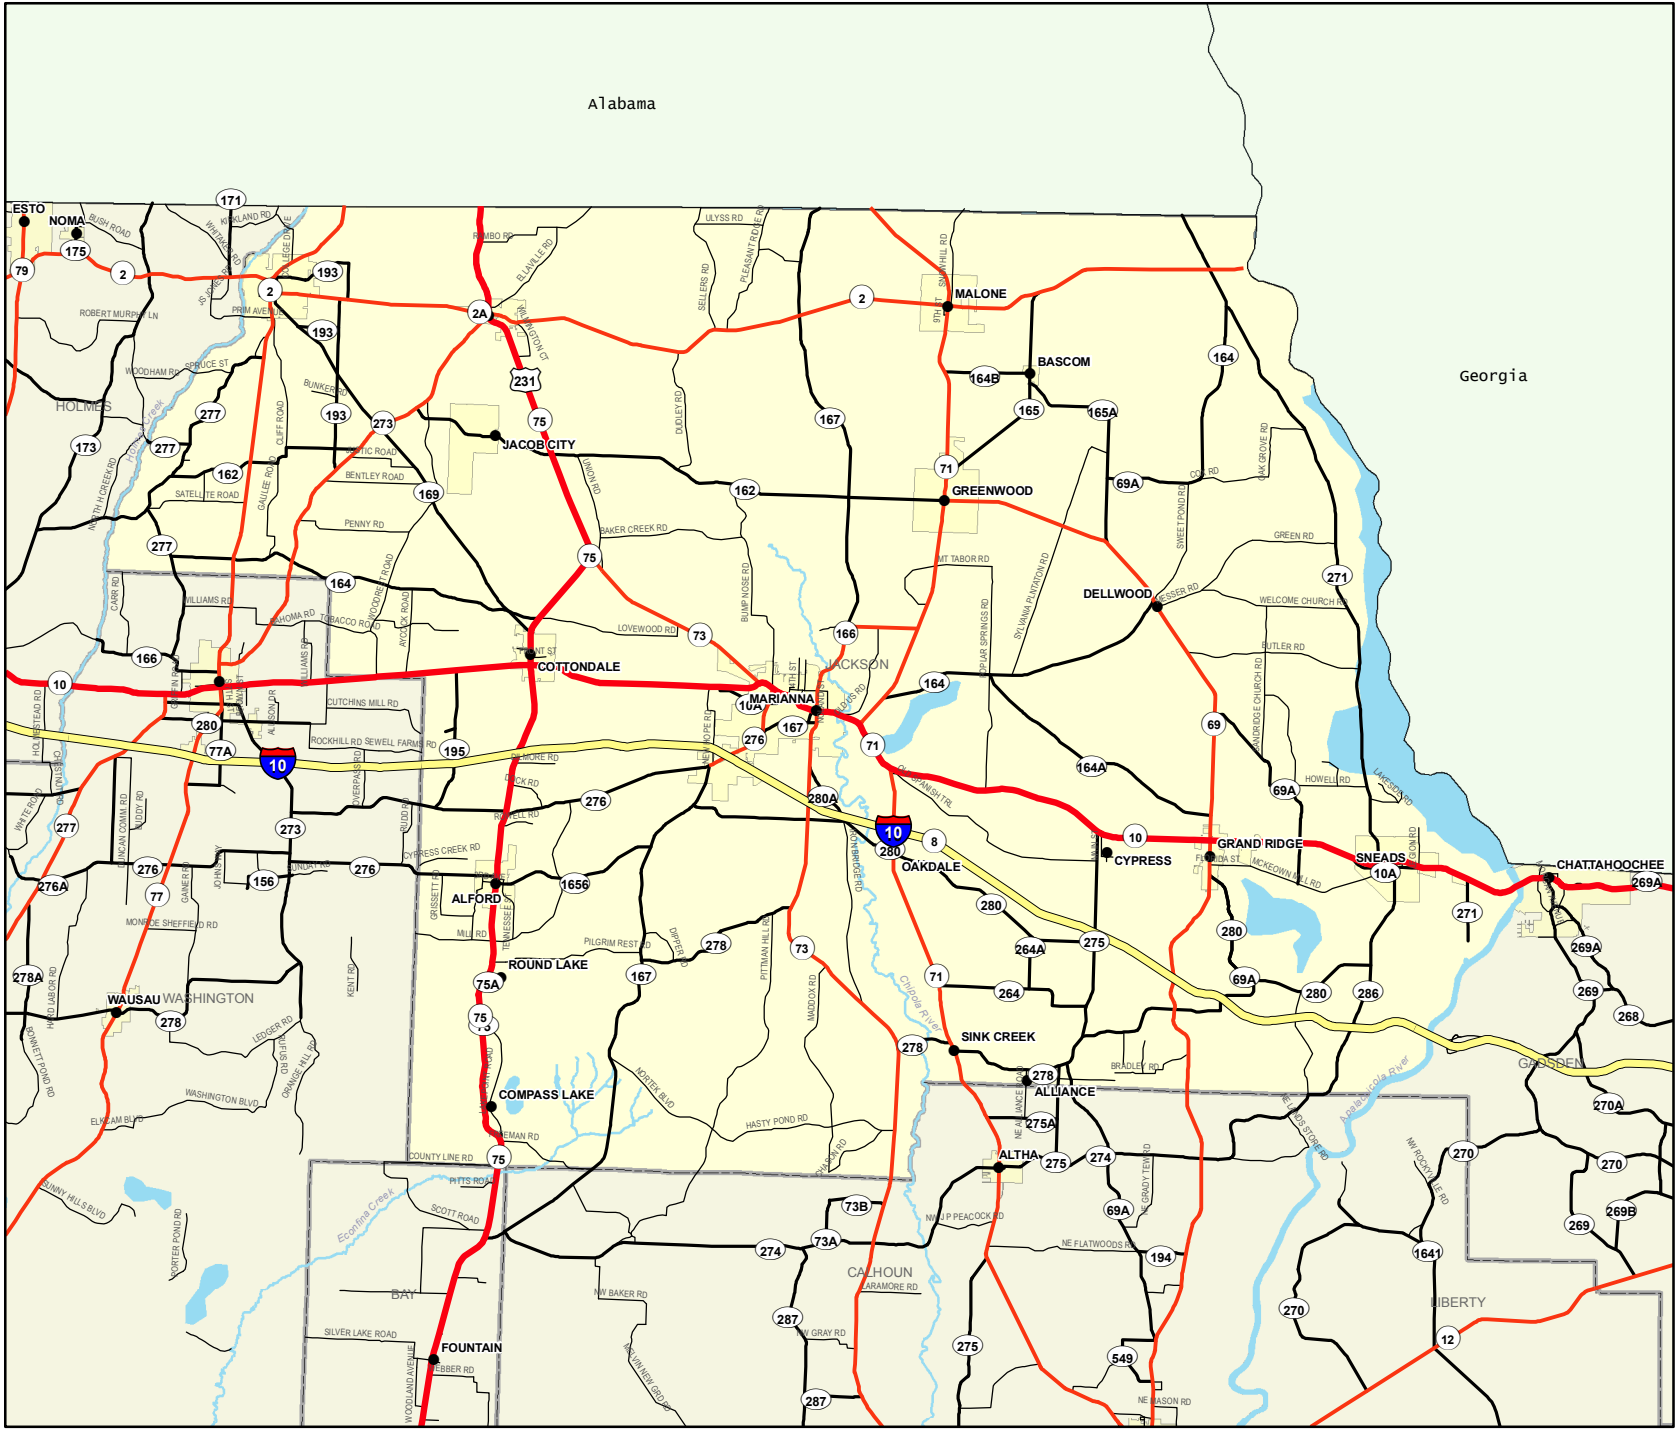

Jackson County Transportation Network

Legend

- Interstates
- Toll Roads
- US Roads
- State Roads
- County Roads
- Minor Roads
- Cities/Towns
- Urban Areas
- County Boundary
- Rivers
- Lake
- Swamp or Marsh

Produced in 2009 by the Florida Center for Instructional Technology (FCIT) using data from the Florida Department of Transportation.

Projection: Albers Conical Equal Area