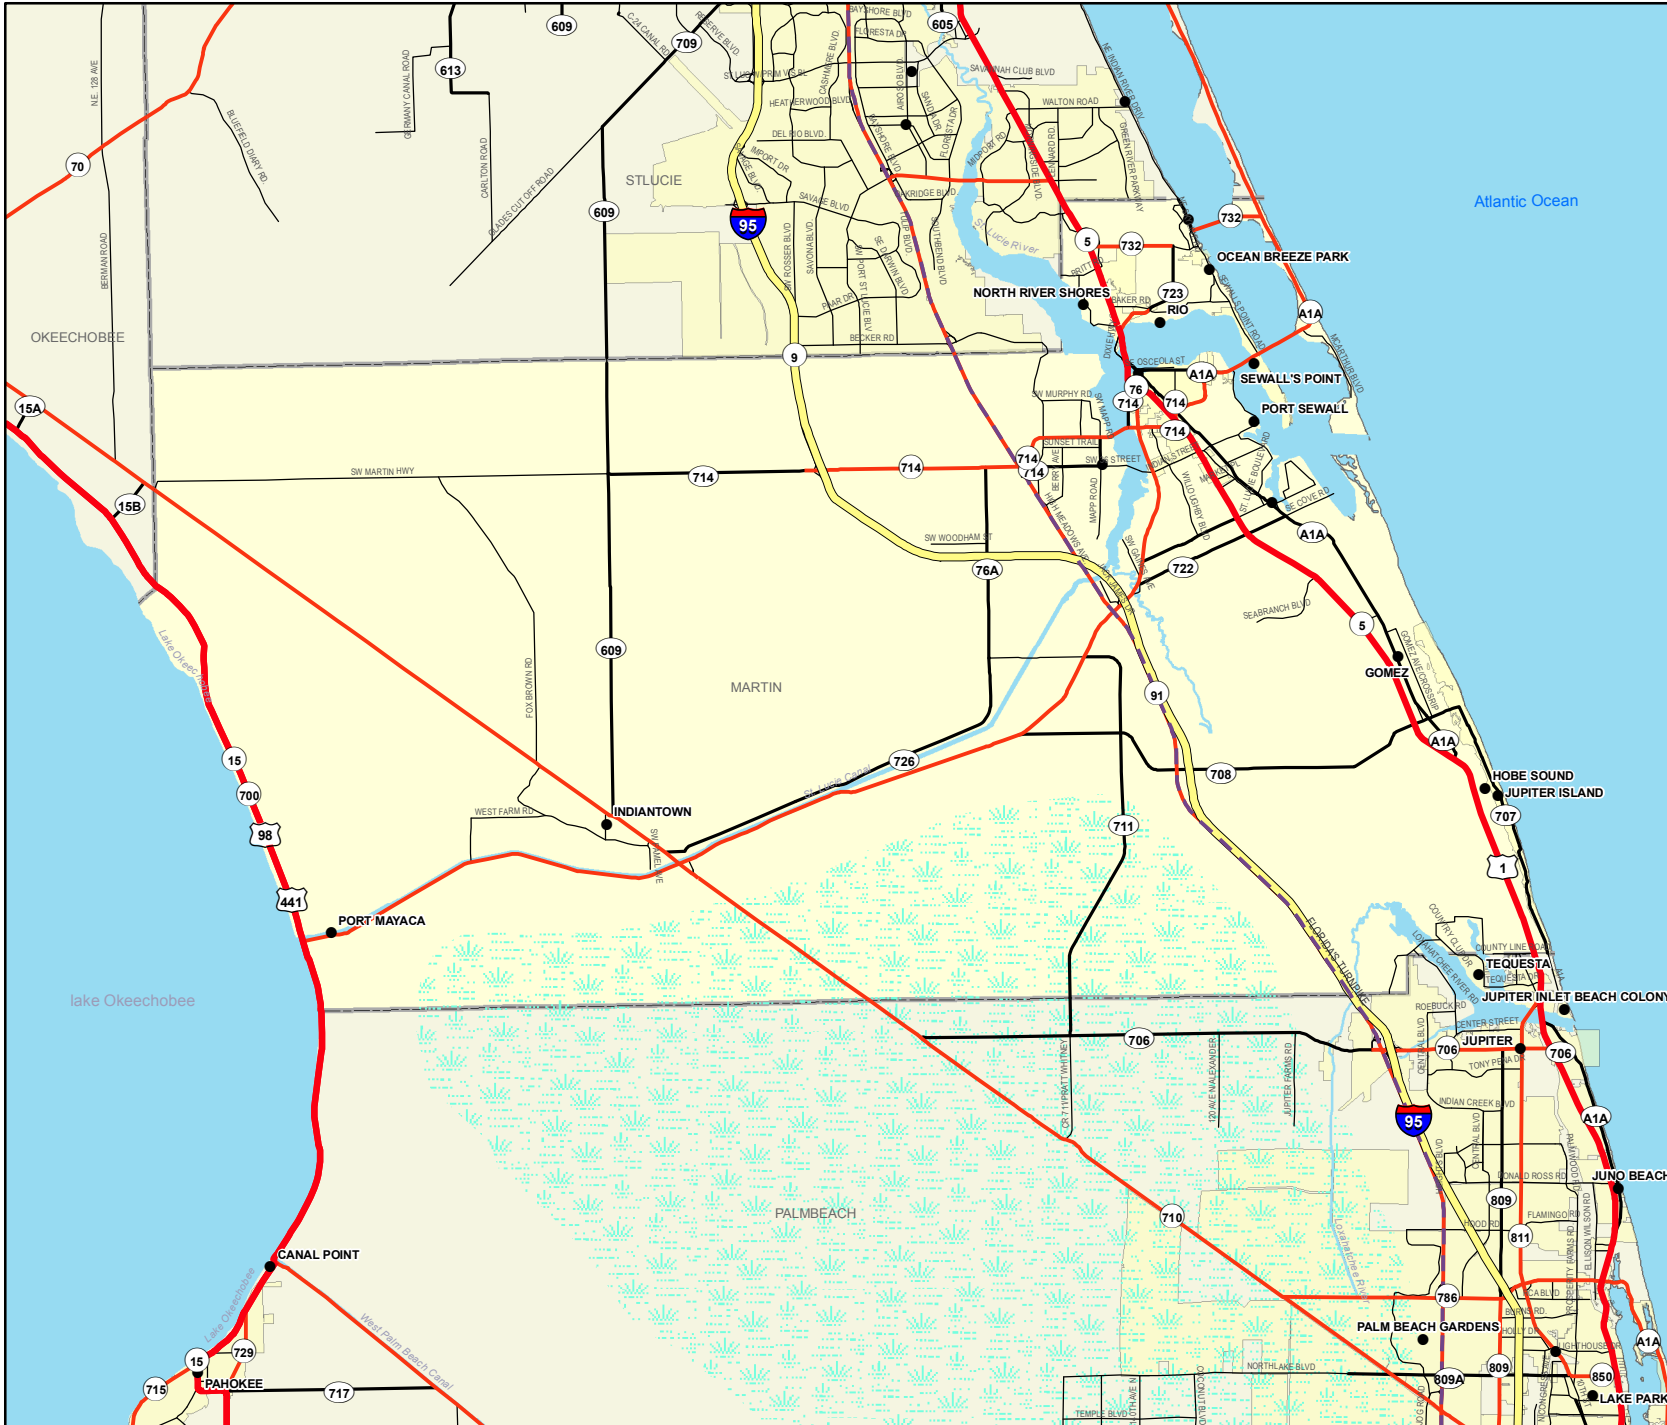

Martin County Transportation Network

Legend

- Interstates
- Toll Roads
- US Roads
- State Roads
- County Roads
- Minor Roads
- Cities/Towns
- Urban Areas
- County Boundary
- Rivers
- Lake
- Swamp or Marsh

Produced in 2009 by the Florida Center for Instructional Technology (FCIT) using data from the Florida Department of Transportation.

Projection: Albers Conical Equal Area