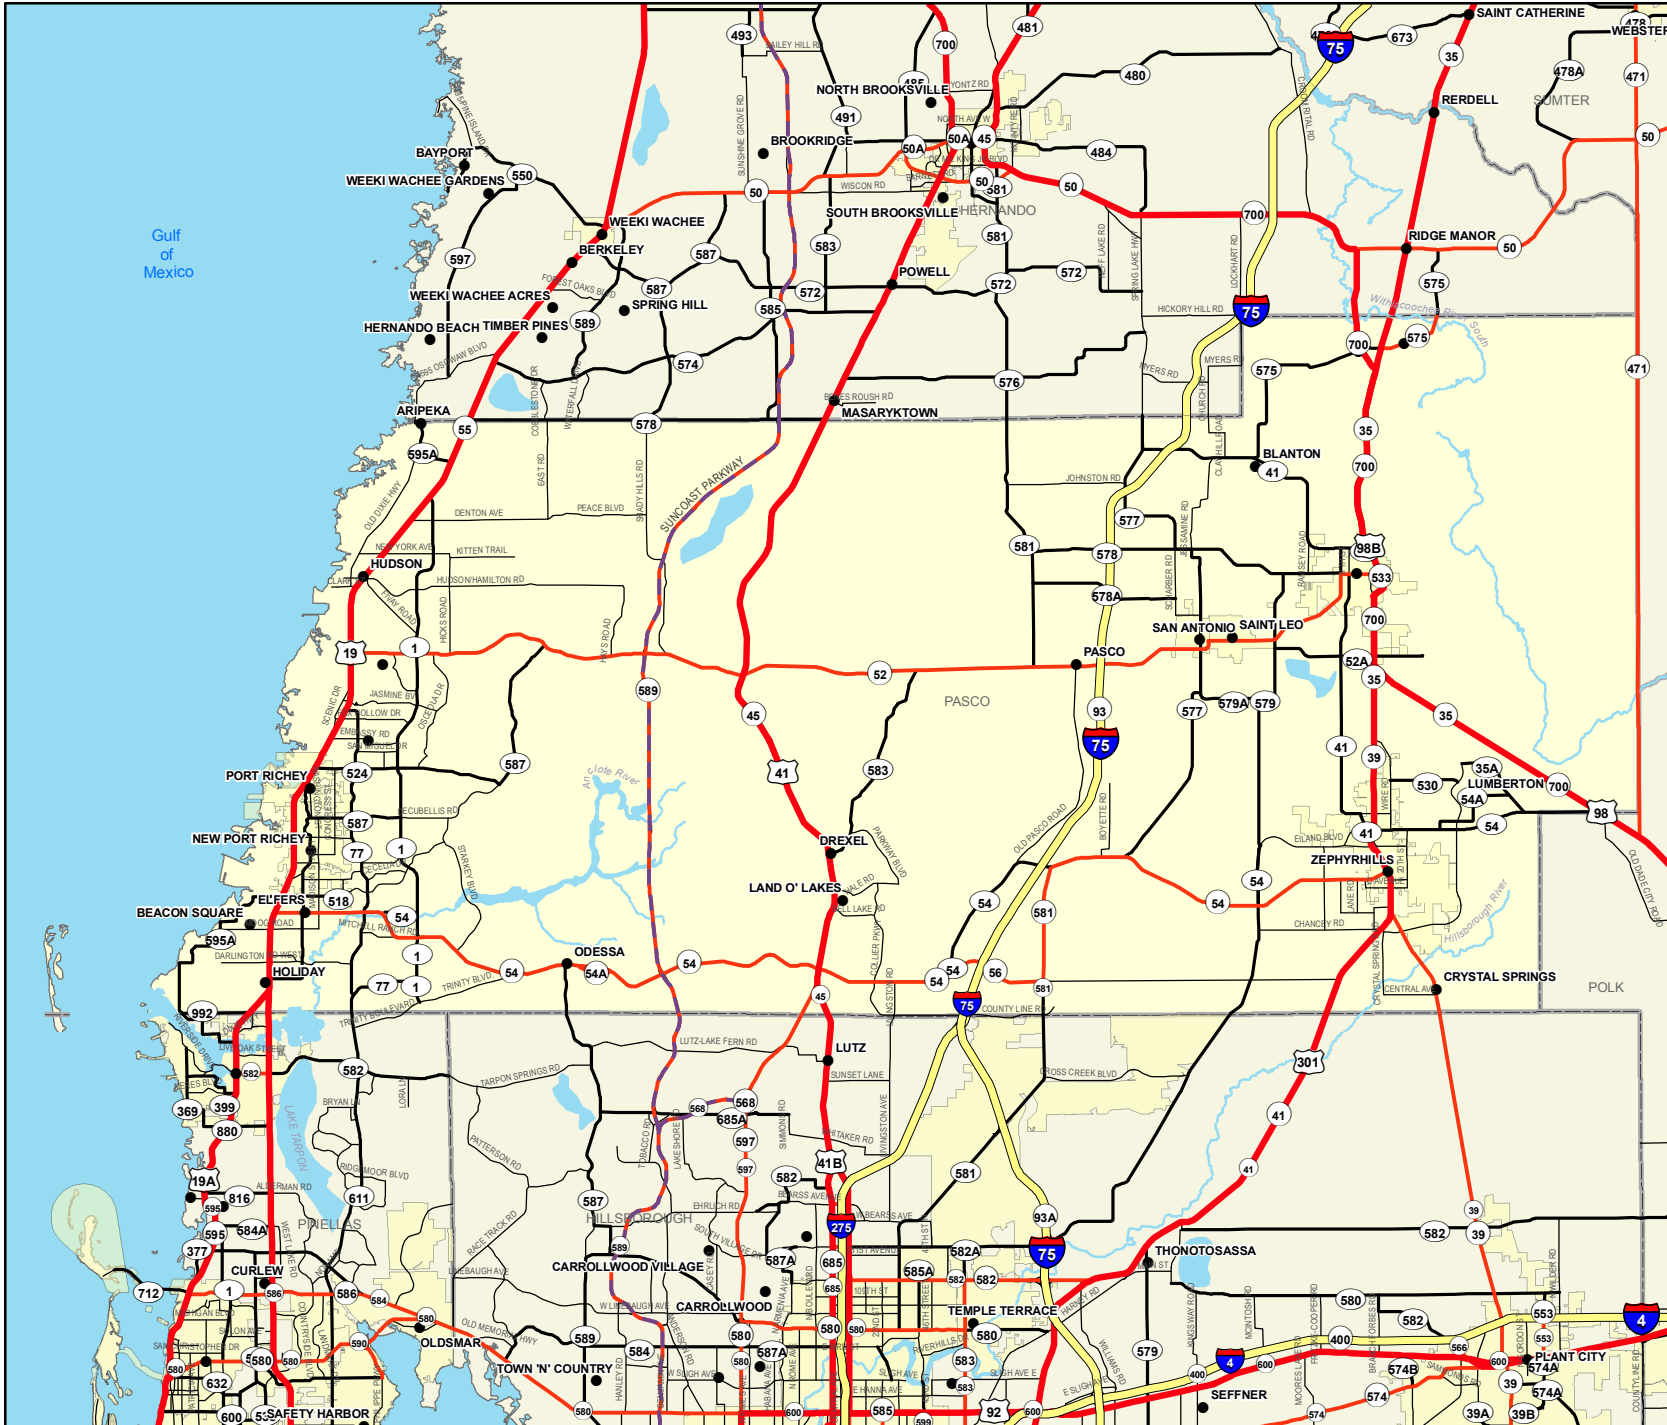

Pasco County Transportation Network

Legend

- Interstates
- Toll Roads
- US Roads
- State Roads
- County Roads
- Minor Roads
- Cities/Towns
- Urban Areas
- County Boundary
- Rivers
- Lake
- Swamp or Marsh

Produced in 2009 by the Florida Center for Instructional Technology (FCIT) using data from the Florida Department of Transportation.

Projection: Albers Conical Equal Area

N

0 4 8

Miles