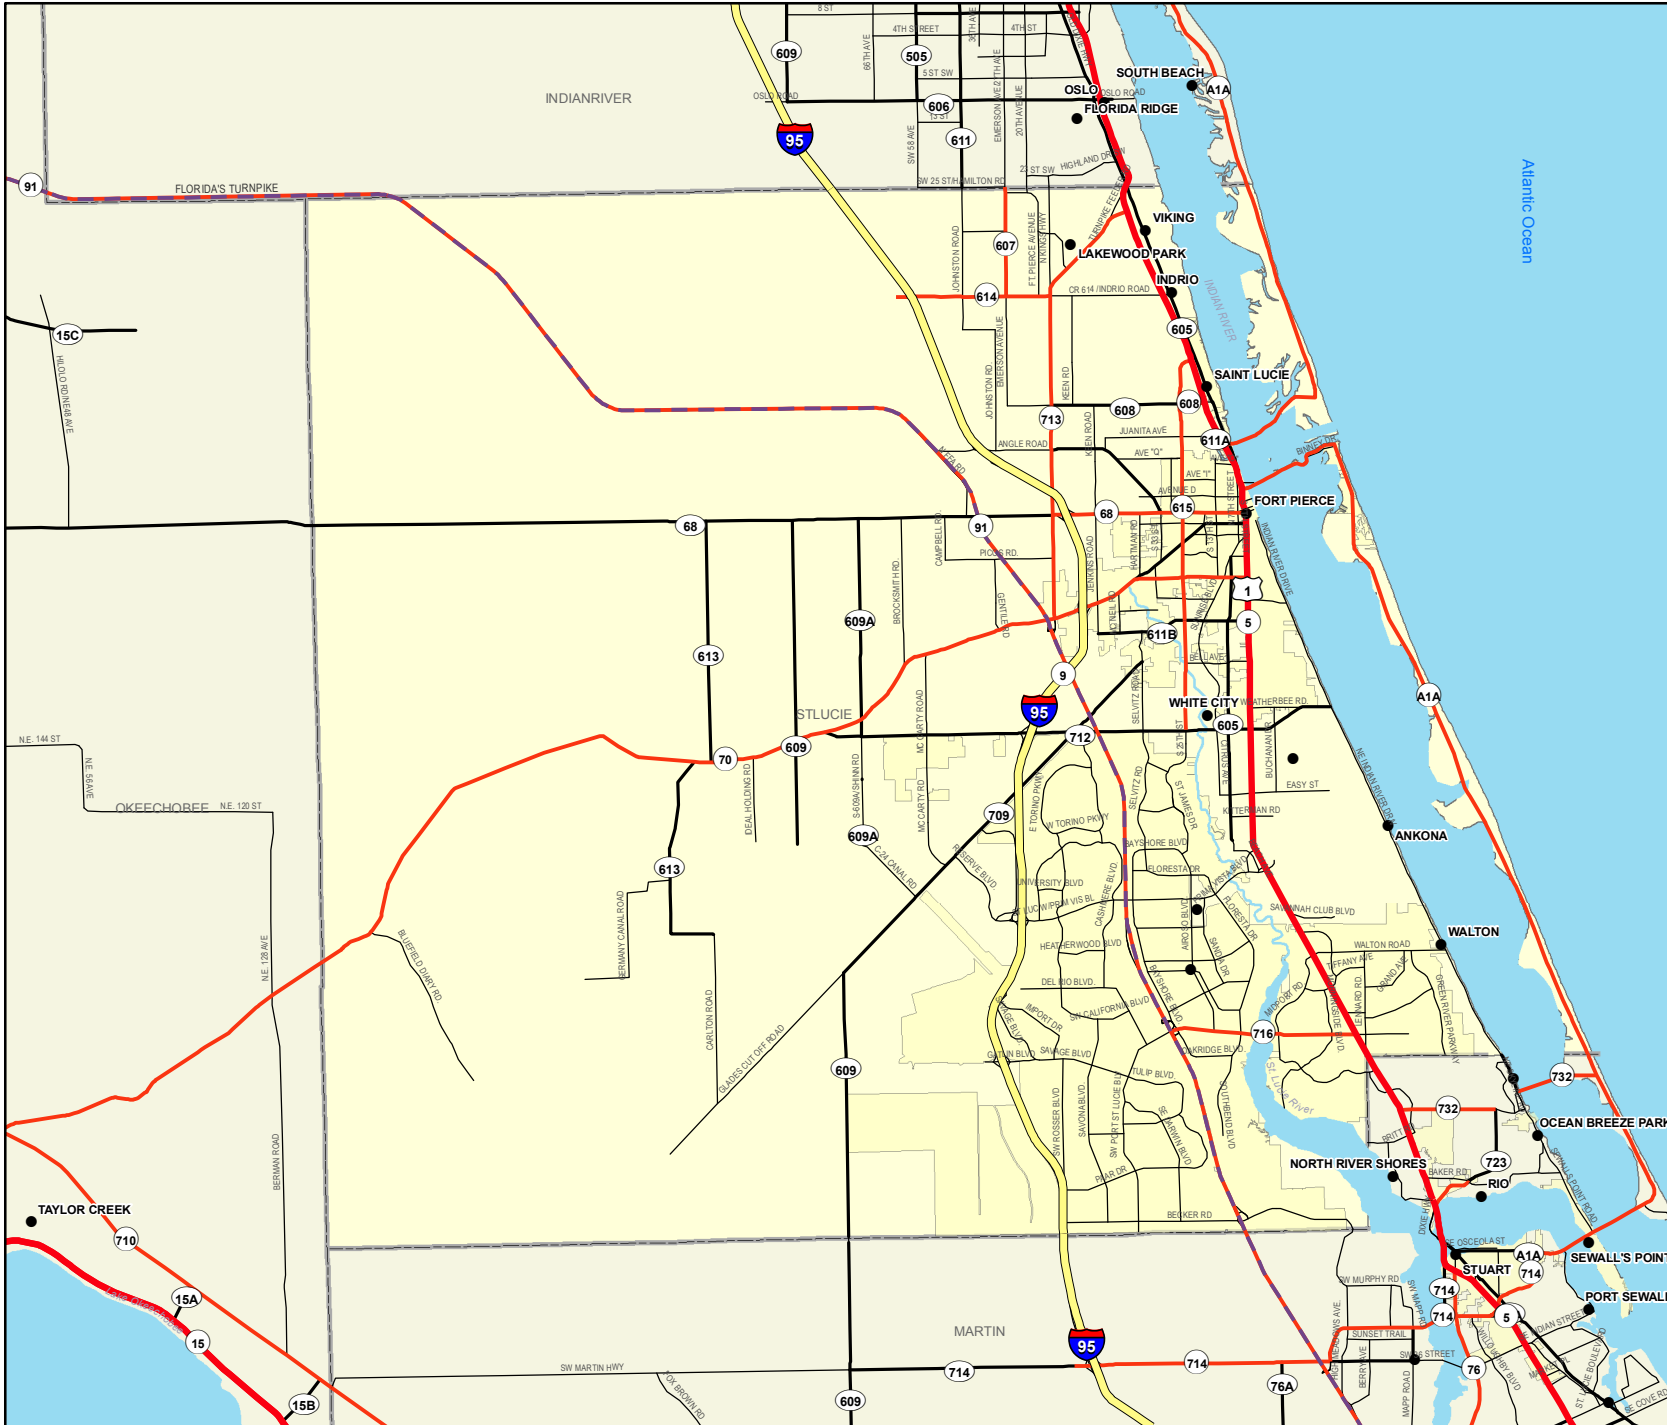

St Lucie County Transportation Network

Legend

- Interstates
- Toll Roads
- US Roads
- State Roads
- County Roads
- Minor Roads
- Cities/Towns
- Urban Areas
- County Boundary
- Rivers
- Lake
- Swamp or Marsh

Produced in 2009 by the Florida Center for Instructional Technology (FCIT) using data from the Florida Department of Transportation.

Projection: Albers Conical Equal Area