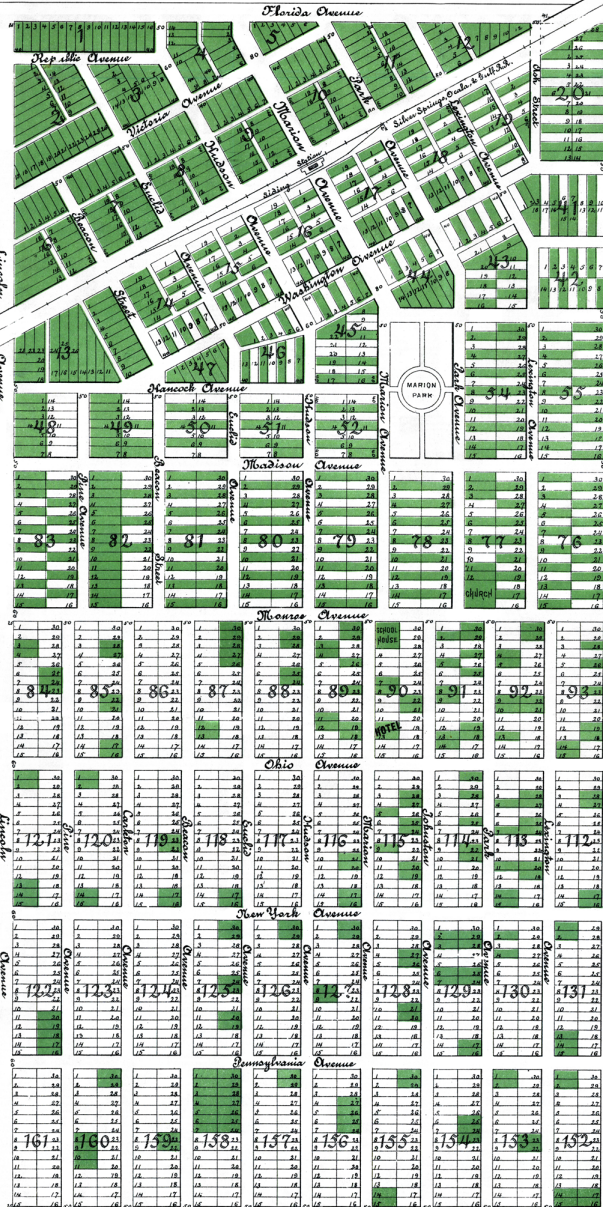

PLAT OF THE CITY OF LEROY, MARION, CO. FLORIDA.

OFFICES
NEW YORK CITY.

OFFICES
LEROY, FLORIDA.

LEROY FLORIDA LAND CO.
THE PEOPLE'S HOMESTEAD COMPANY.

SCALE 500 FEET TO THE INCH.

ALL LOTS PRINTED IN GREEN ARE SOLD.