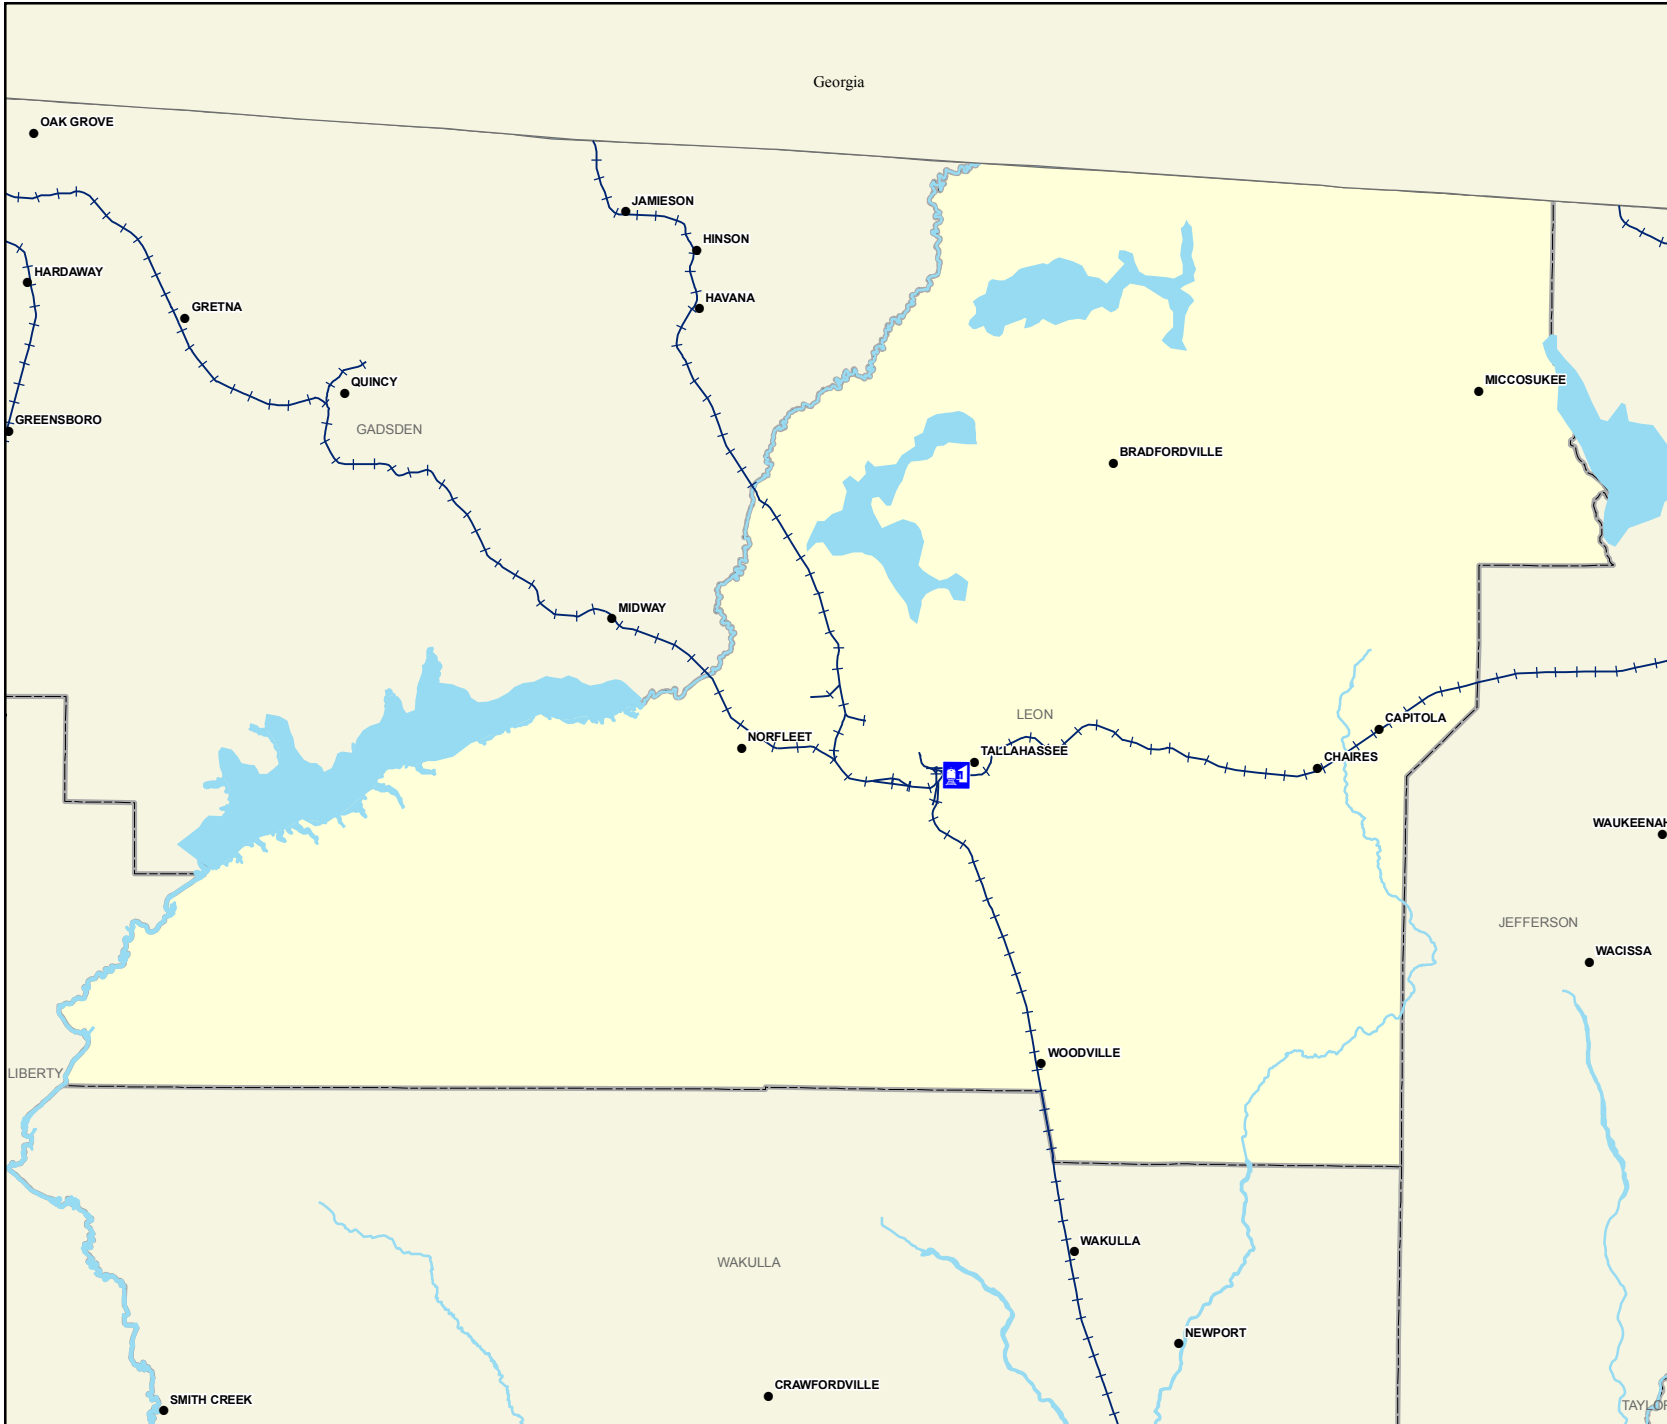

# Leon County Railway Network

## Legend

- Amtrak station
- Railroad
- Cities/Towns
- County Boundary
- Rivers
- Lake
- Swamp or Marsh

Produced in 2009 by the Florida Center for Instructional Technology (FCIT) using data from the Florida Department of Transportation. <http://www.fcit.usf.edu/florida/maps>  
Projection: Albers Conical Equal Area  
Datum: D\_North\_America\_1983\_HARN