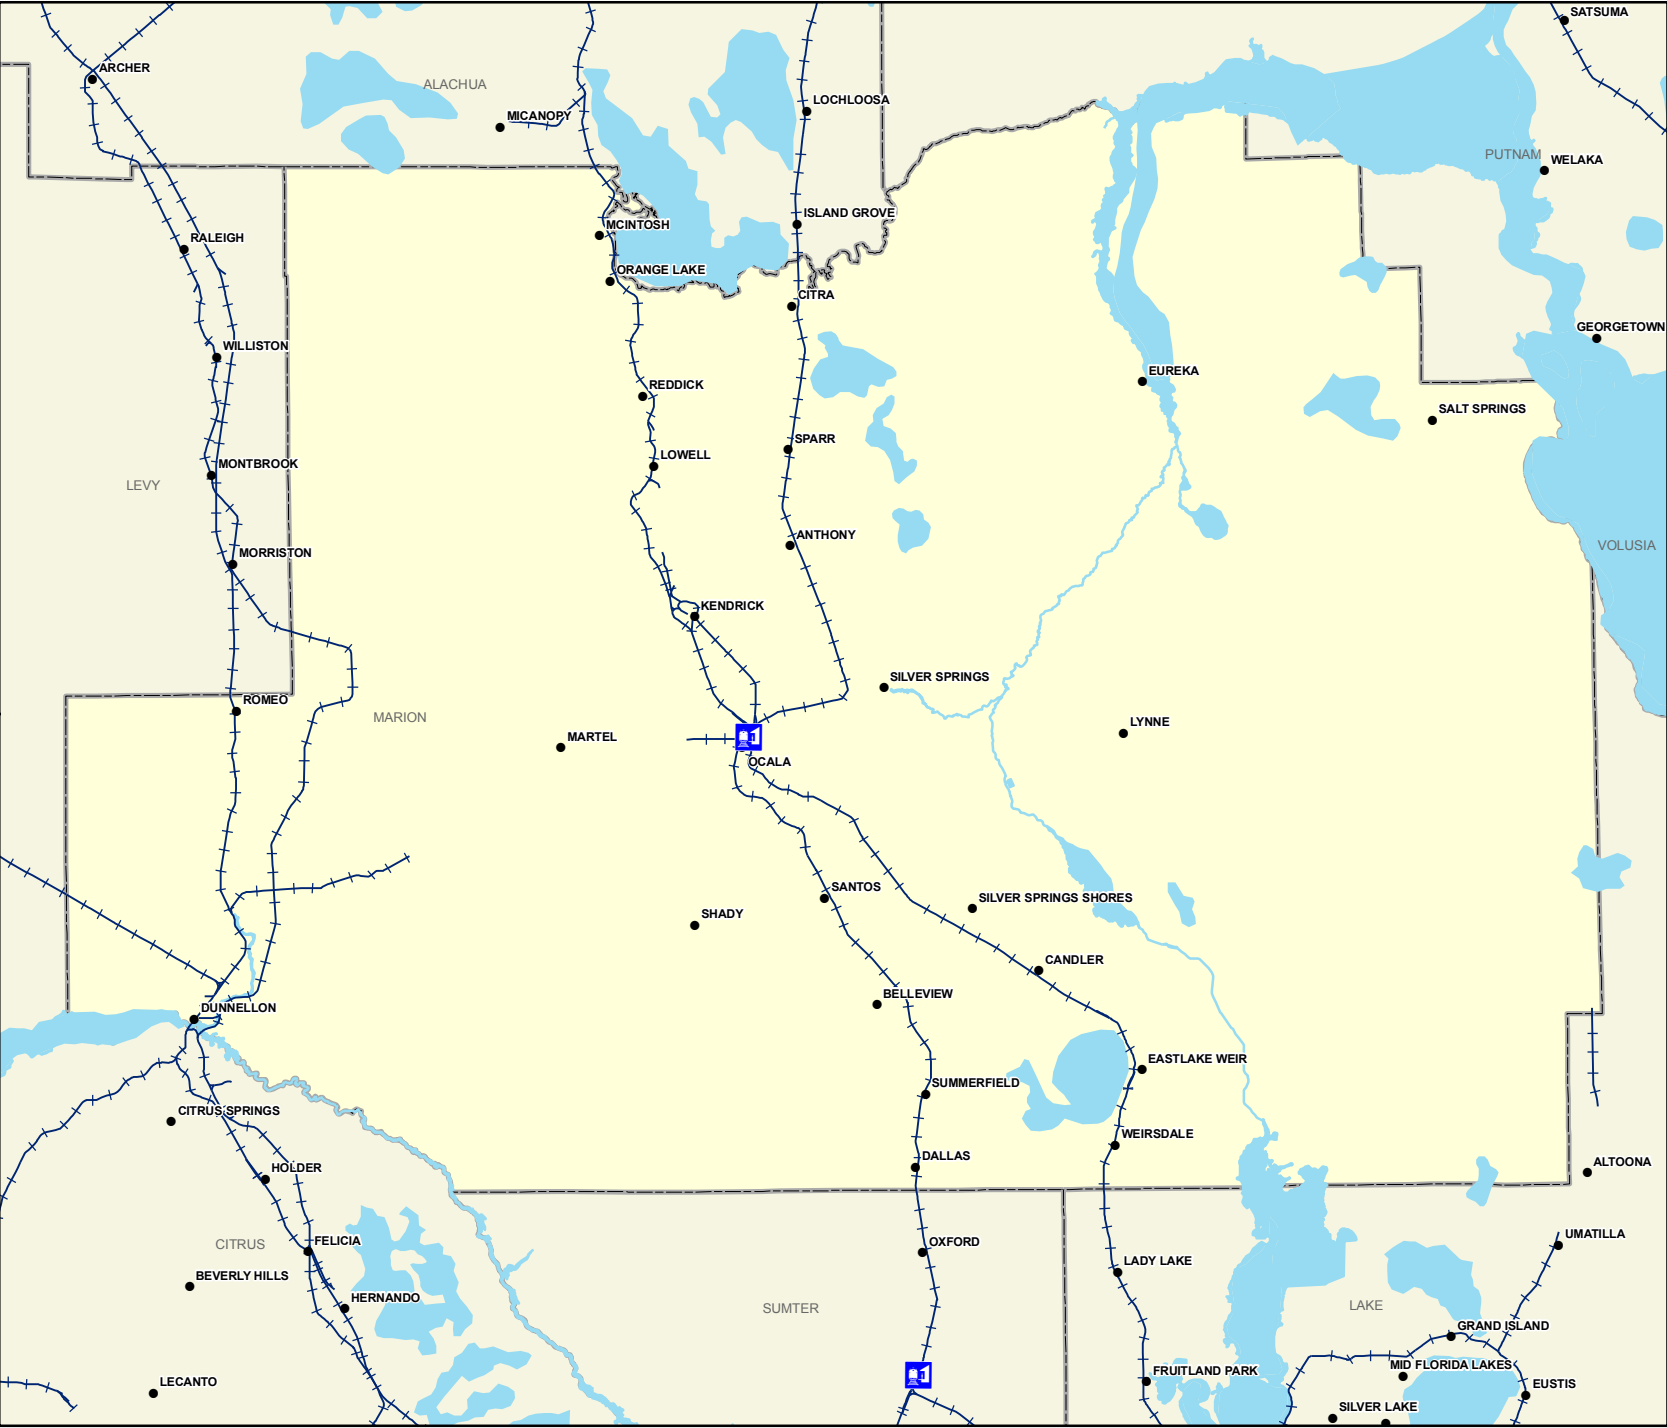

Marion County Railway Network

Legend

- Amtrak station
- Railroad
- Cities/Towns
- County Boundary
- Rivers
- Lake
- Swamp or Marsh

Produced in 2009 by the Florida Center for Instructional Technology (FCIT) using data from the Florida Department of Transportation. <http://www.fcit.usf.edu/florida/maps>
Projection: Albers Conical Equal Area
Datum: D_North_America_1983_HARN

A north arrow is positioned above a scale bar. The scale bar is marked with 0, 4, and 8 miles. Below the scale bar, the word "Miles" is printed.