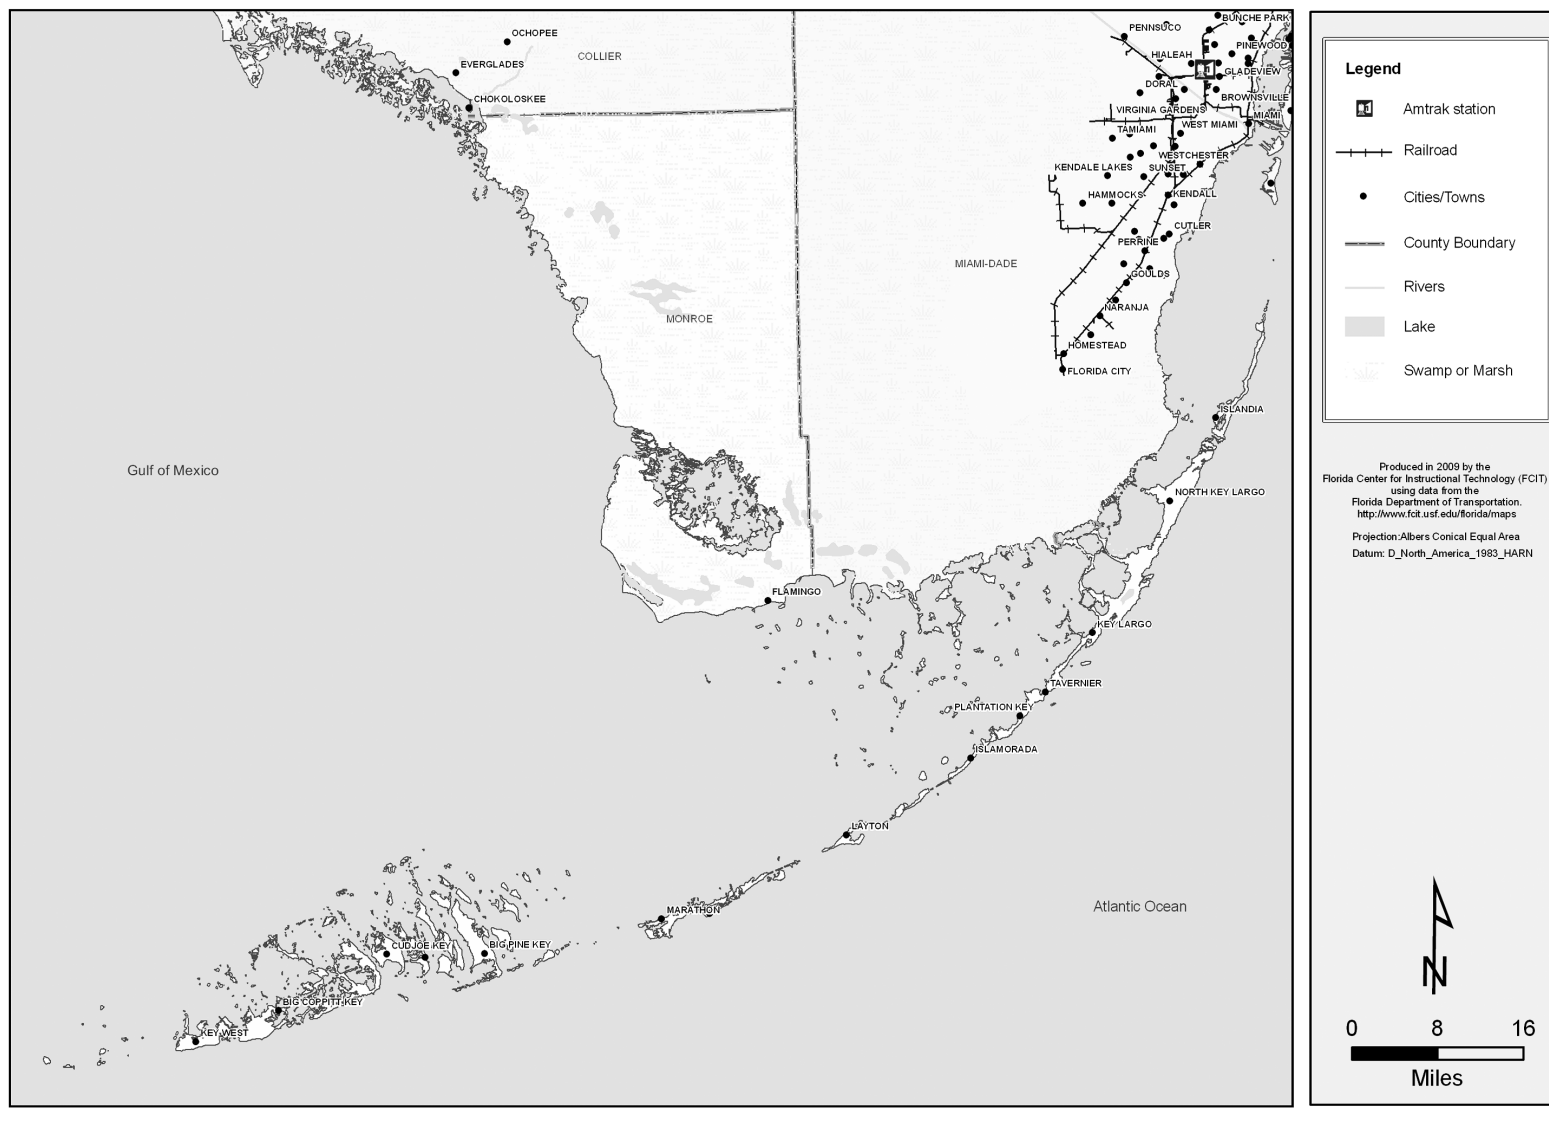

Monroe County Railway Network

Monroe County Railway Network- Color, 2009