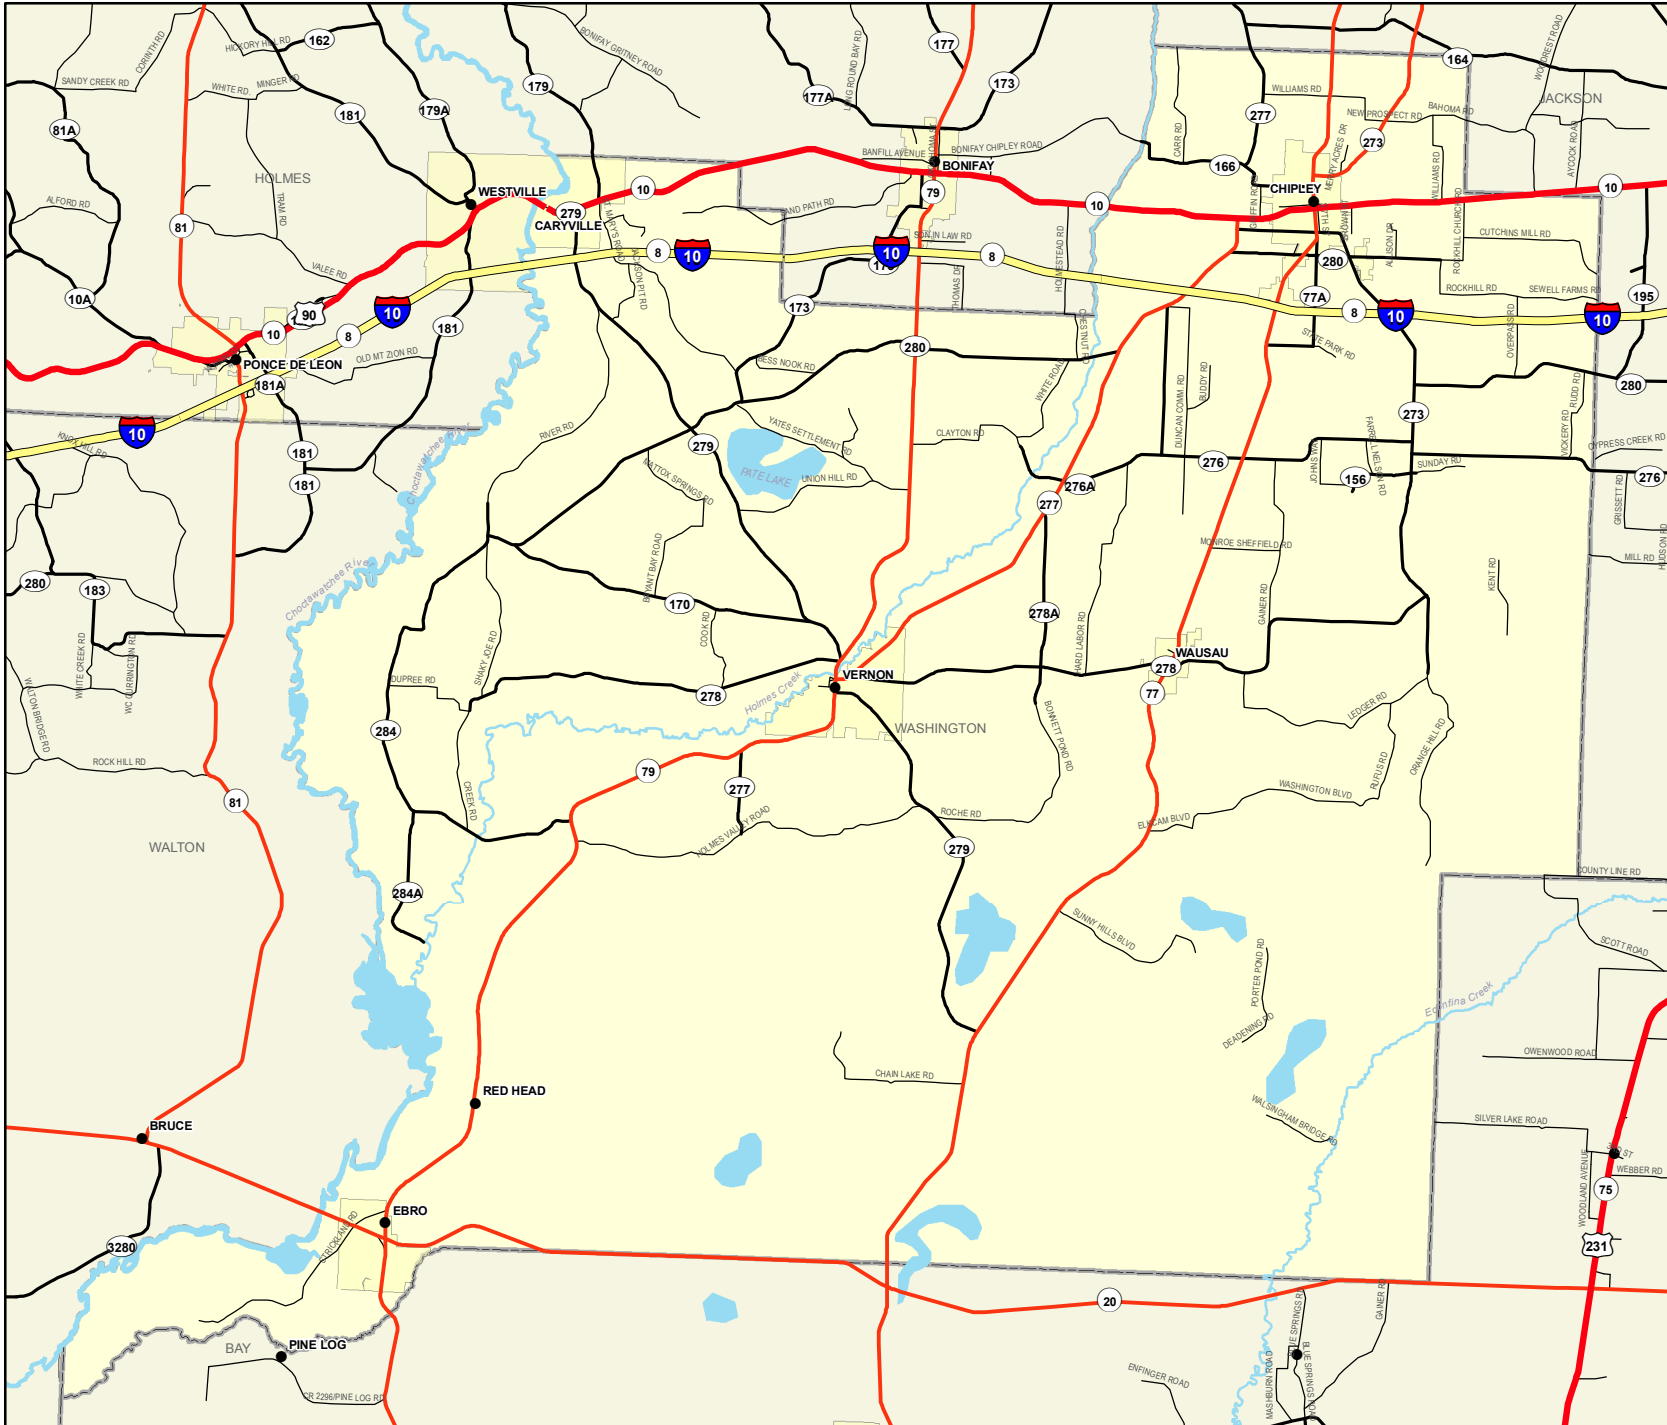

# Washington County Transportation Network

**Legend**

- Interstates
- Toll Roads
- US Roads
- State Roads
- County Roads
- Minor Roads
- Cities/Towns
- Urban Areas
- County Boundary
- Rivers
- Lake
- Swamp or Marsh

Prepared in 2009 by the Florida Center for Instructional Technology (FCIT) using data from the Florida Department of Transportation.

Projection: Albers Conical Equal Area