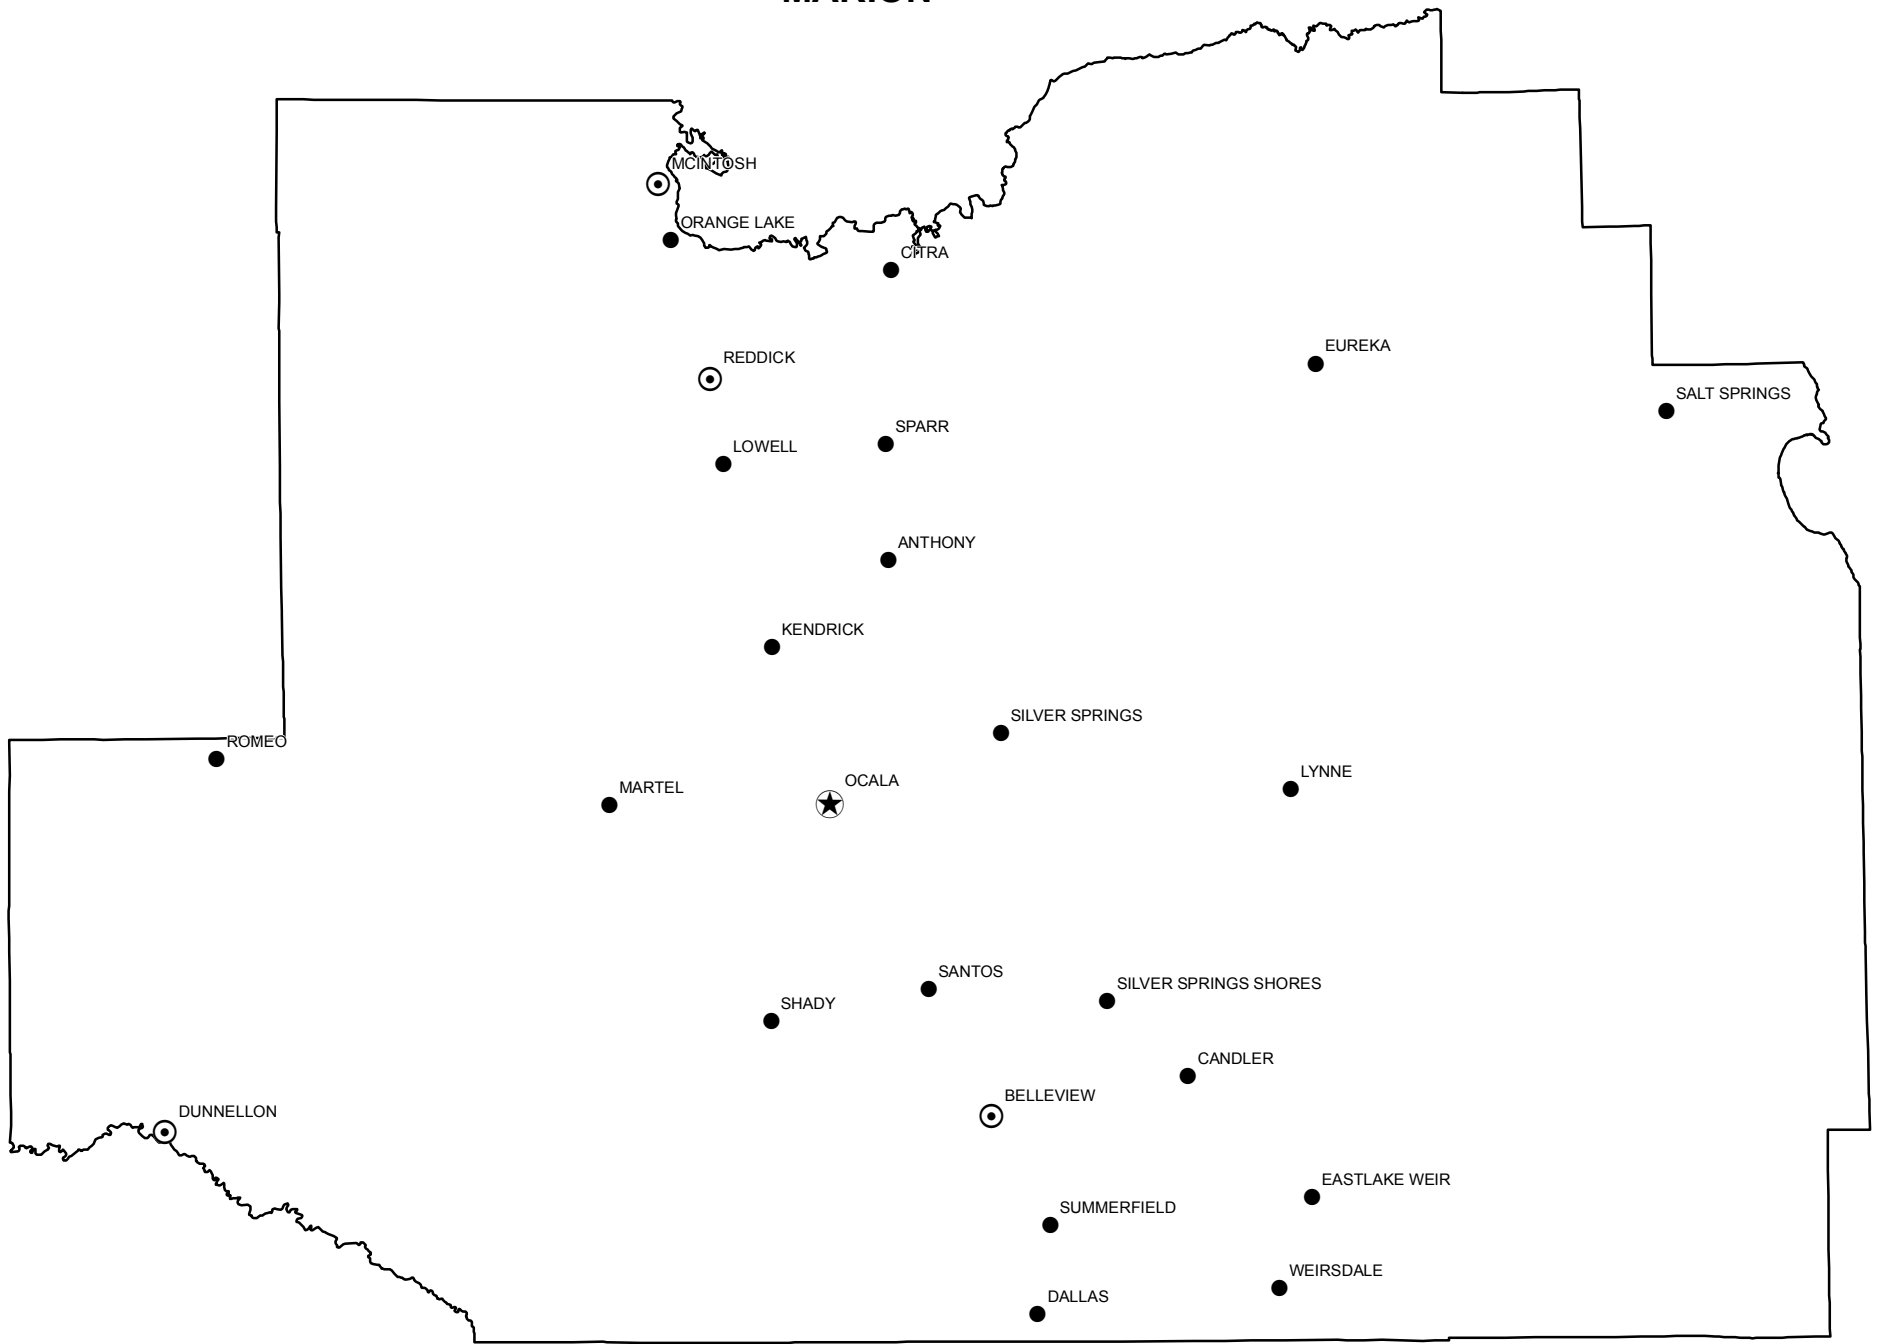

MARION

Legend

- ★ State Capital
- ⊙ Incorporated City/Town
- ⊛ County Seat
- Unincorporated City/Town